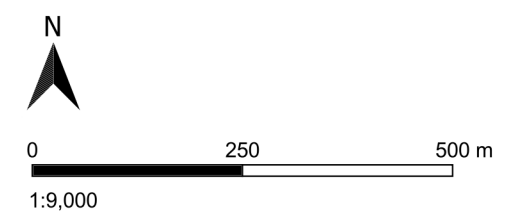

- Potential Noise Receptor
- ◆ Discounted Receptor (Scolpaig)
- ✱ Launch Point
- Scheduled Monument

Predicted Noise Level dB, LZmax(slow)

- 100
- 105
- 110
- 115
- 120

This is Crown Copyright and is reproduced with the permission of Land & Property Services under delegated authority the Controller of His Majesty's Stationery Office, Ó Crown Copyright and database right (2023) Licence Number 100,220-754921