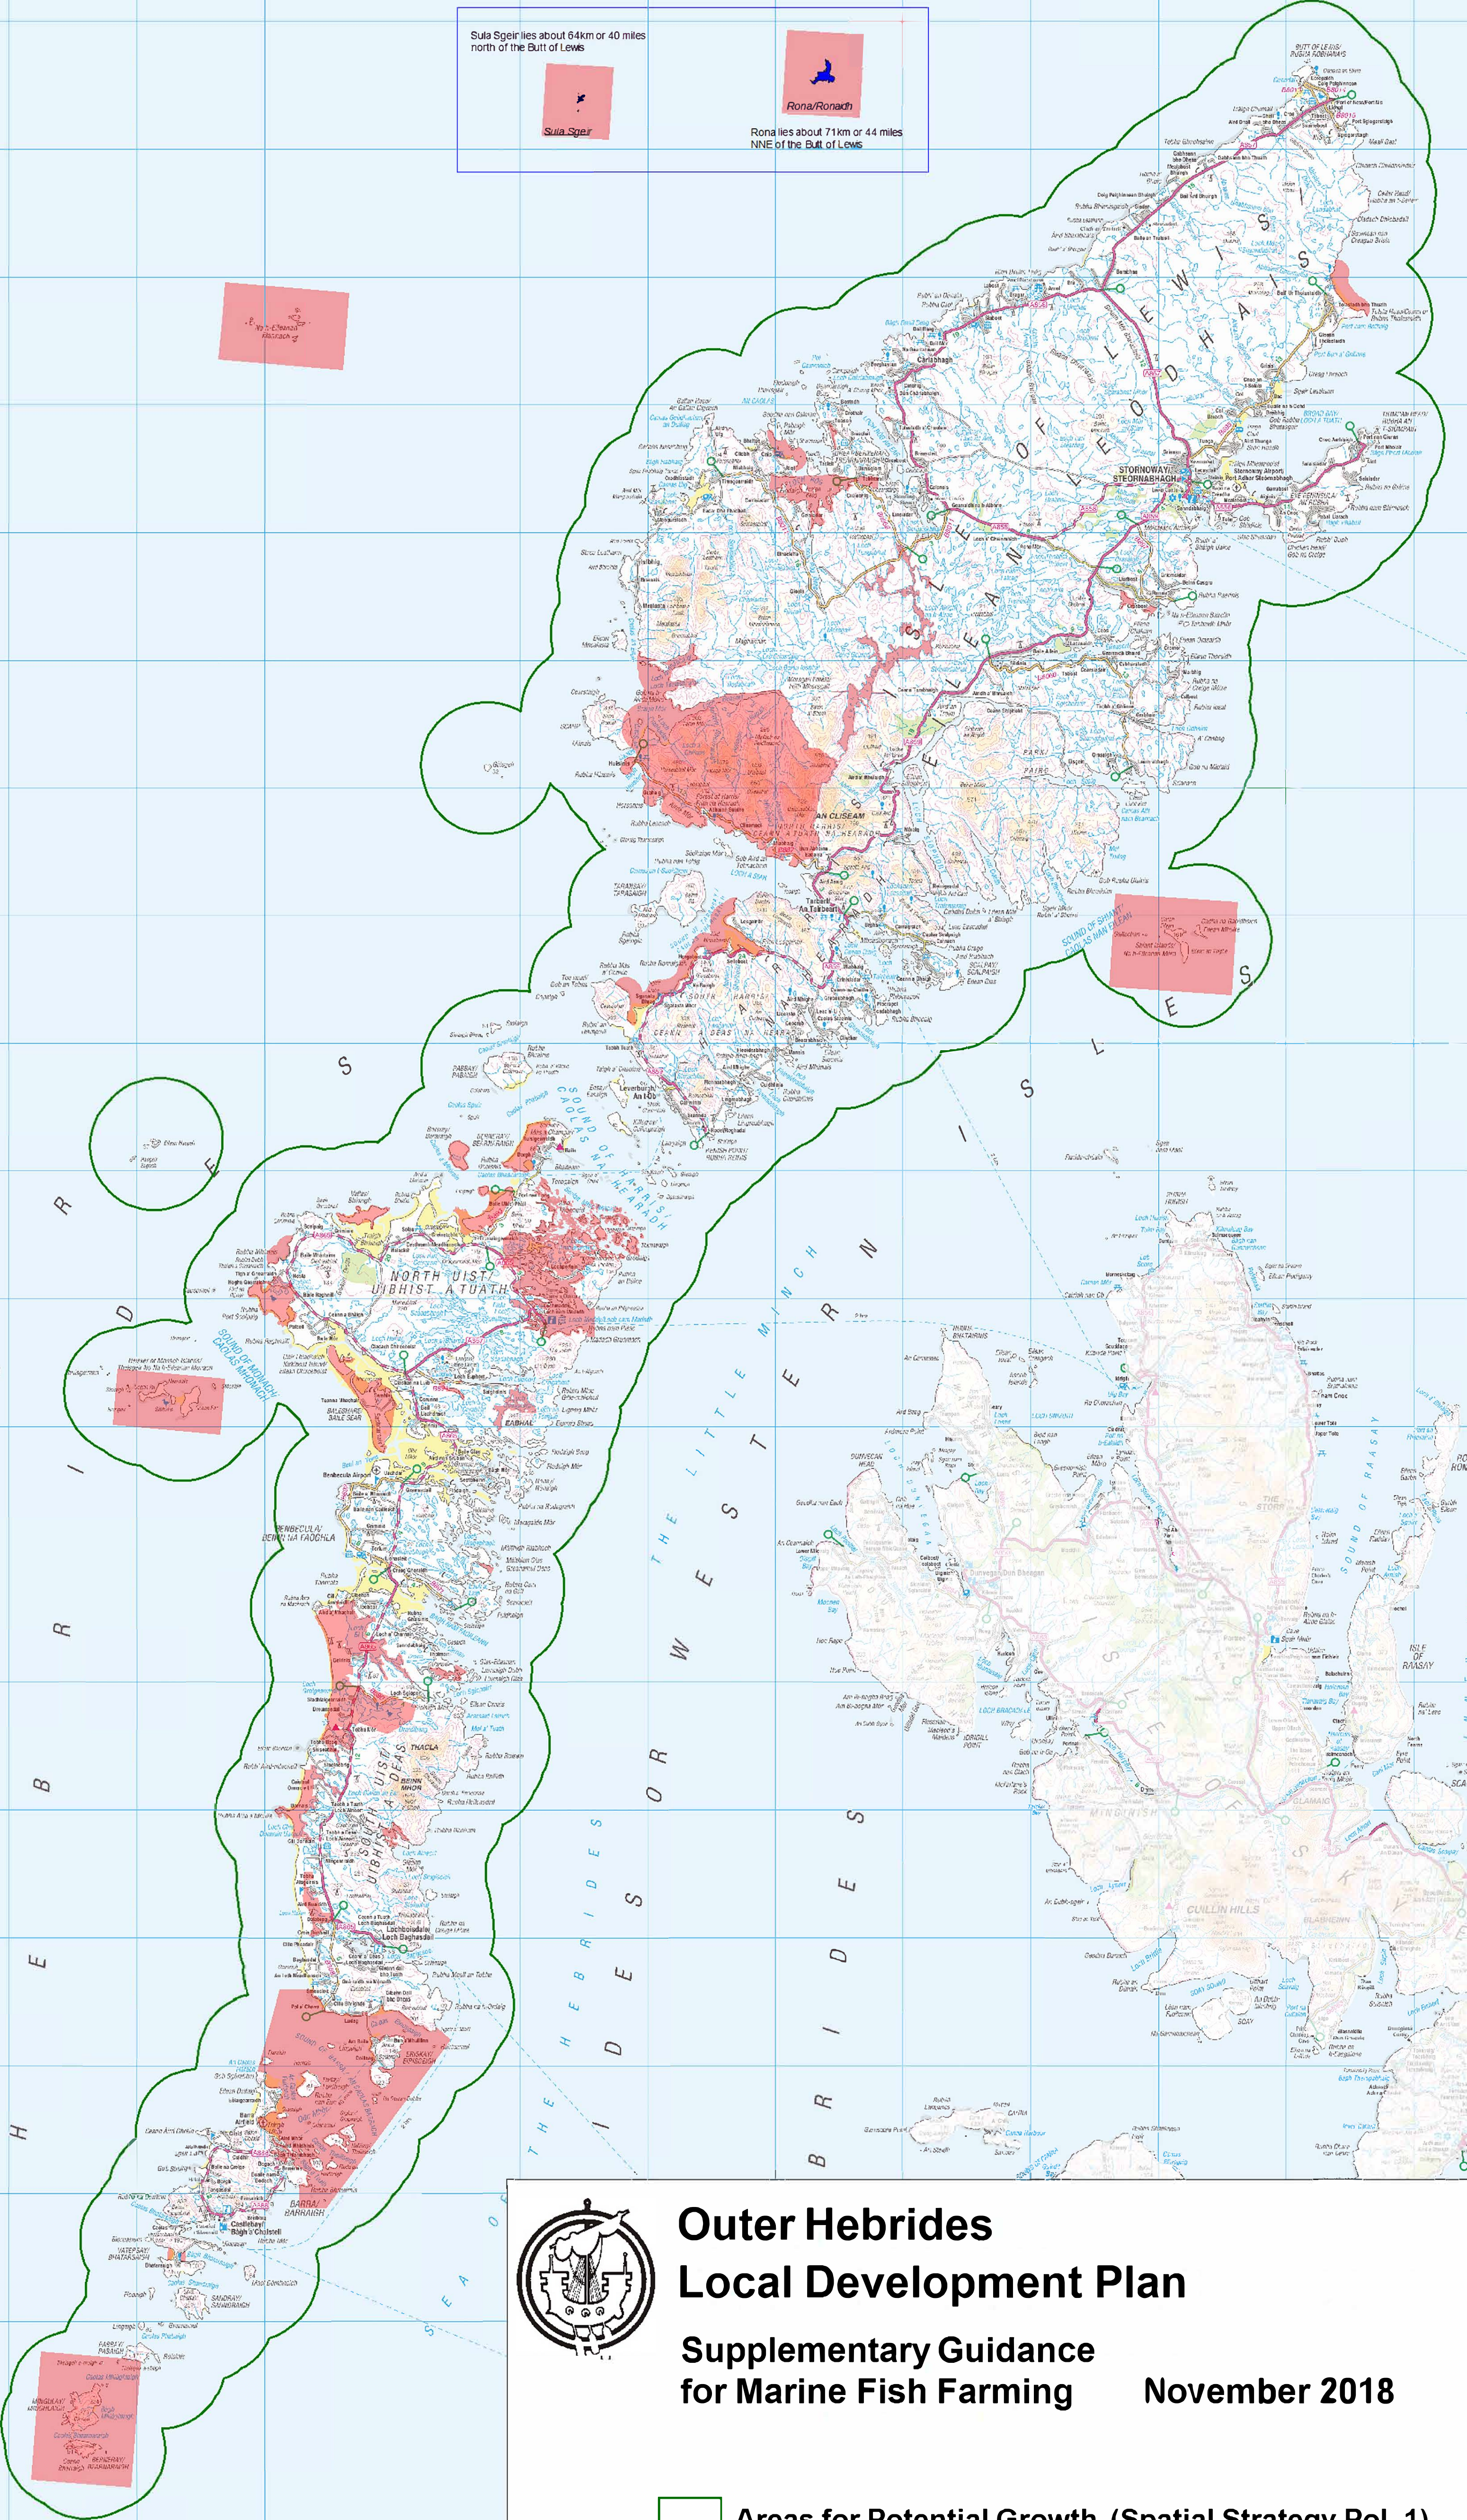

Sula Sgeir lies about 64km or 40 miles north of the Butt of Lewis

Rona/Ronadh
Rona lies about 71km or 44 miles NNE of the Butt of Lewis

**Outer Hebrides
Local Development Plan
Supplementary Guidance
for Marine Fish Farming November 2018**

- Areas for Potential Growth (Spatial Strategy Pol. 1)
- Sensitive Areas (Spatial Strategy Pol. 2)