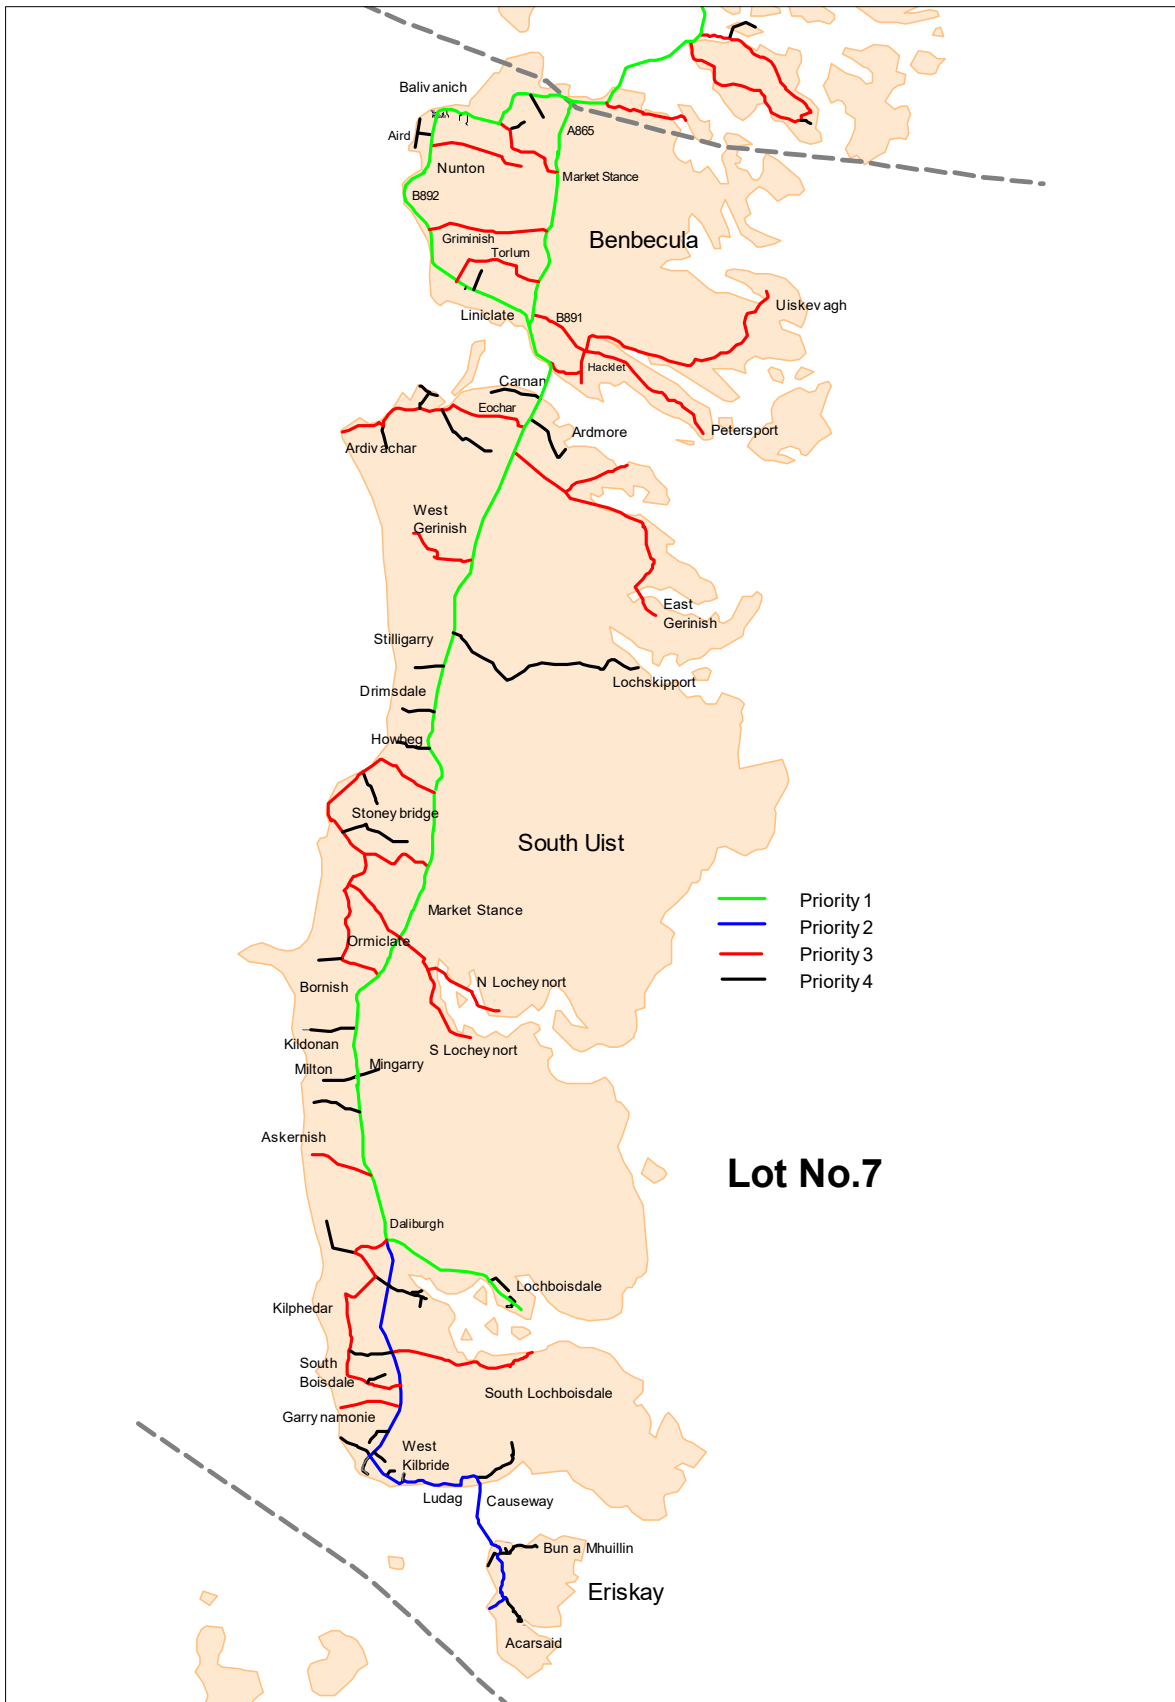

LOT 7 - BENBECULA, SOUTH UIST & ERISKAY

ROUTE DETAILS