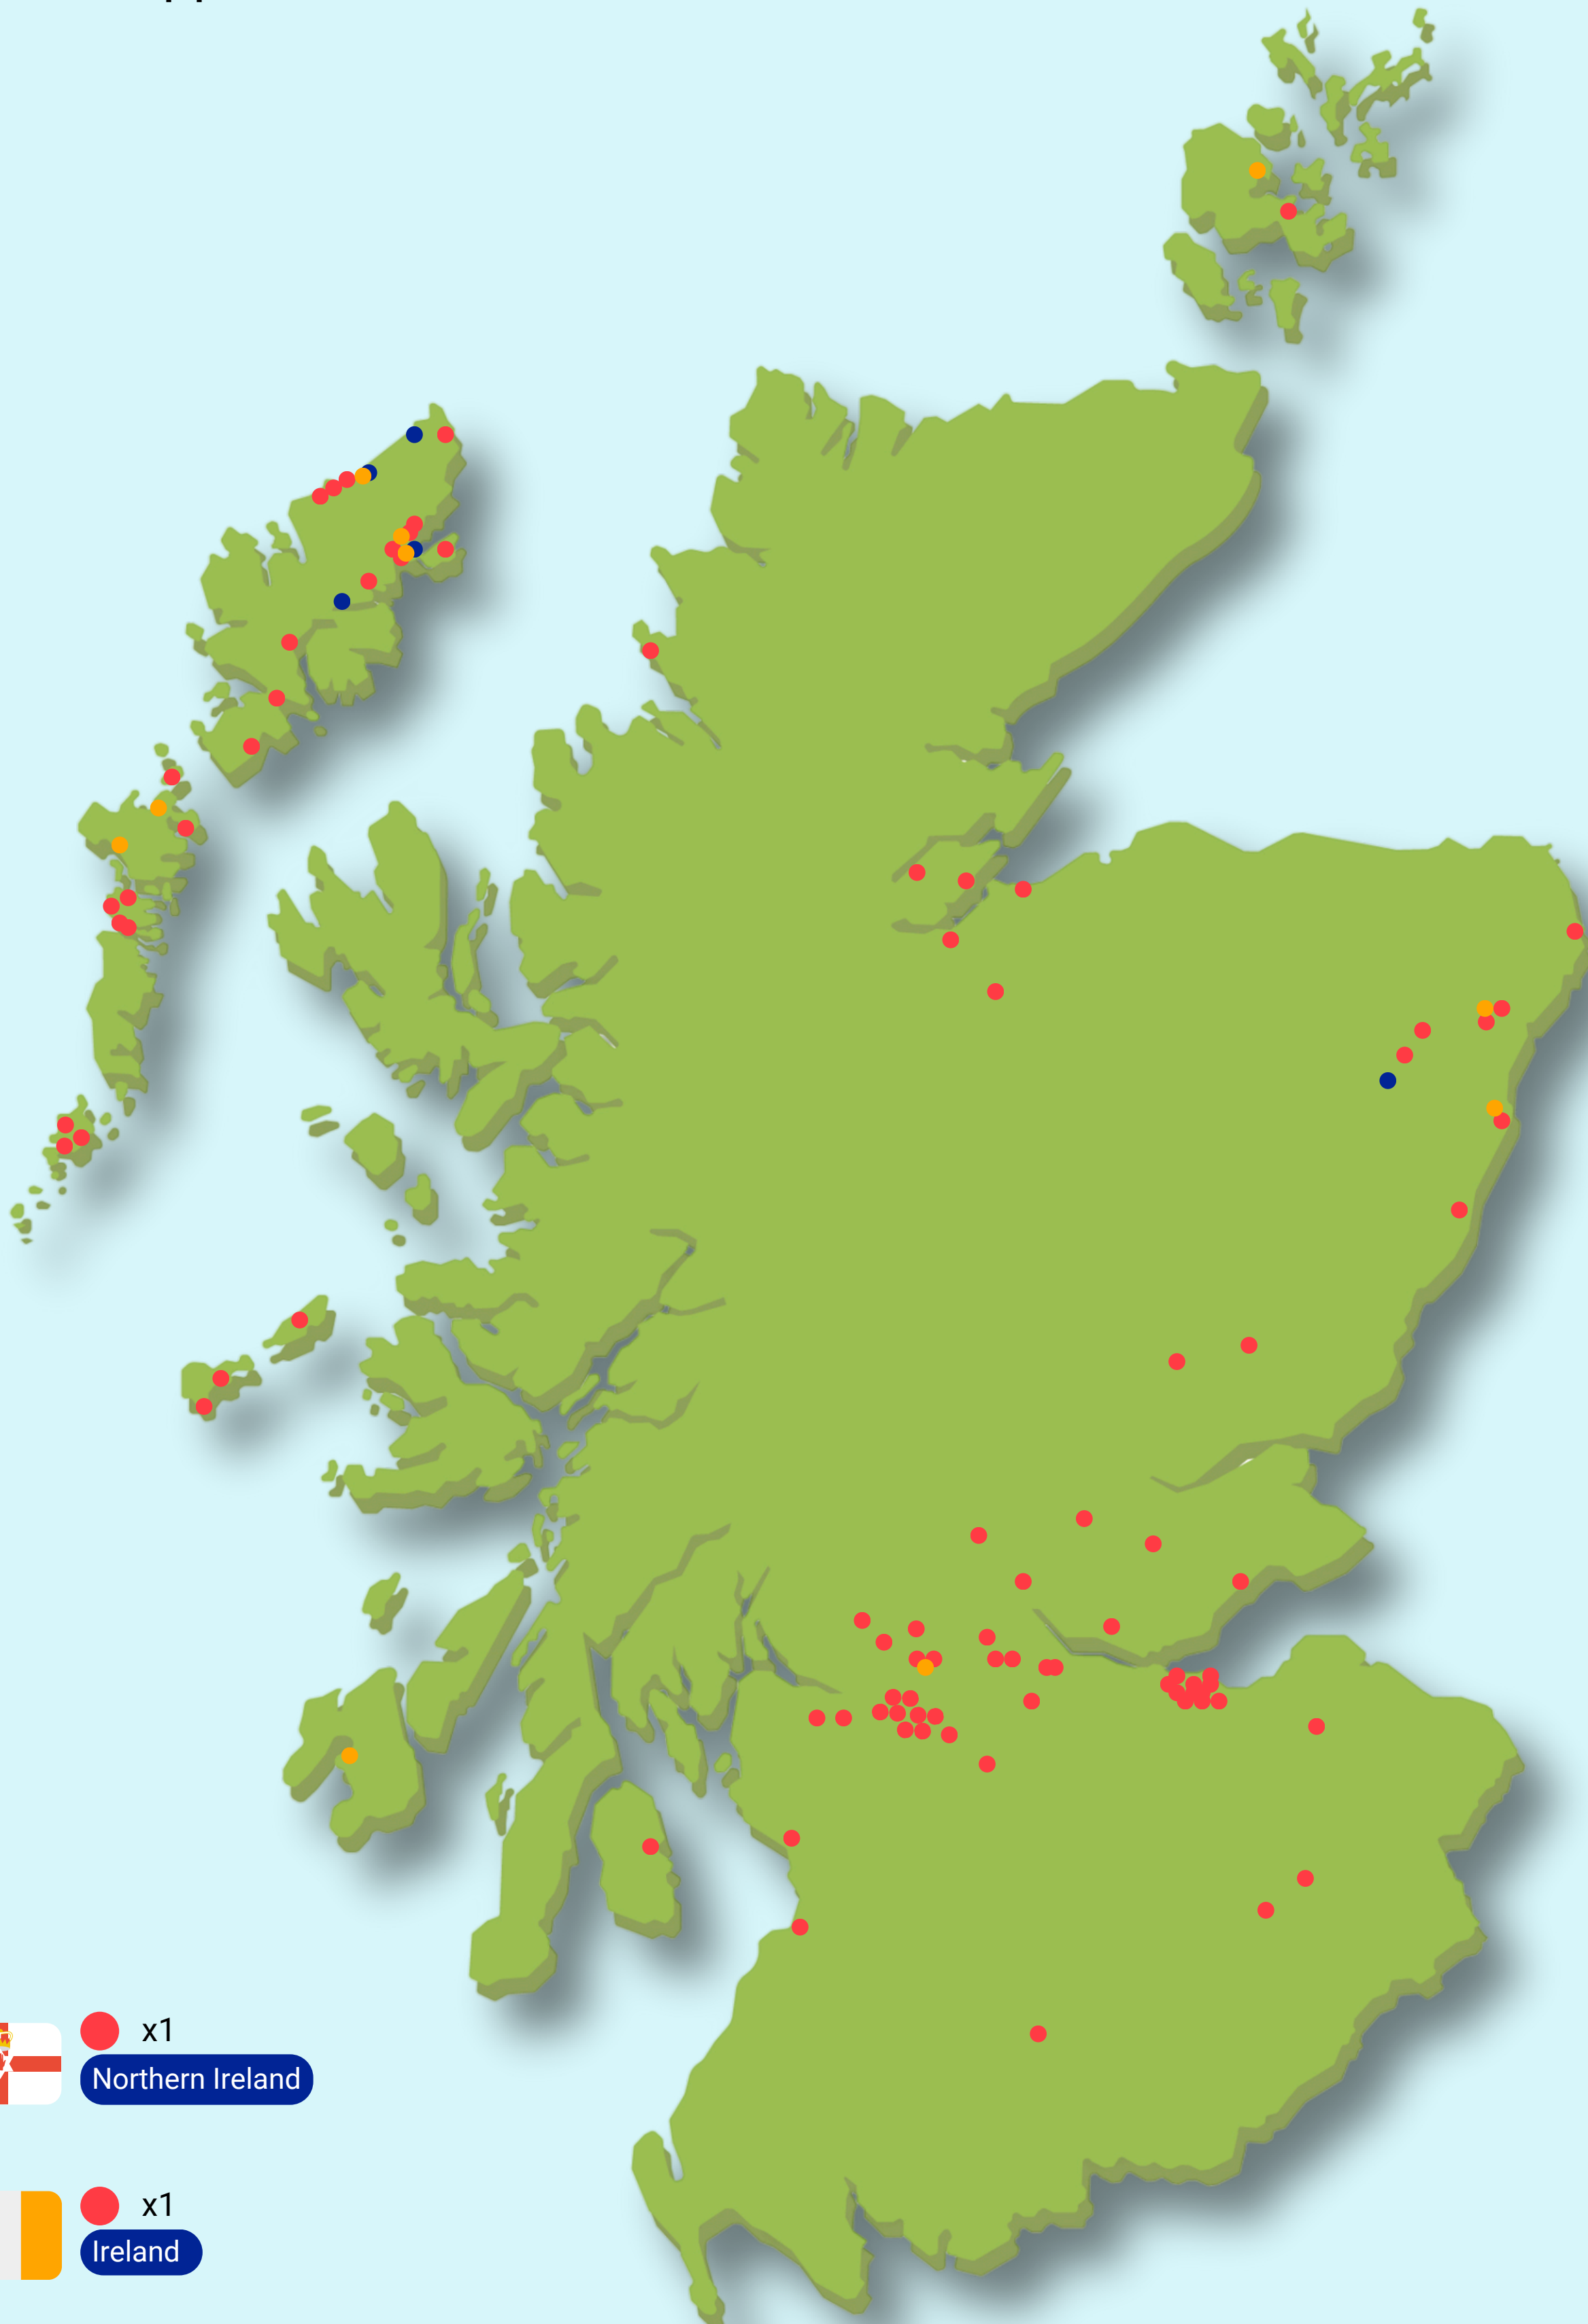

Comhairle nan Eilean Siar

Staff Footprint

2023-24

- Teaching staff
- Management team
- Support staff

Staff Footprint

2023-24

- Teaching staff
- Management team
- Support staff

 ● x1
Northern Ireland

 ● x1
Ireland

 ● x1
France

 ● x1
England

Learner Footprint

2023-24

● e-Sgoil learner schools - 900+

Supply teaching 2023-24

● Teachers

▲ Schools