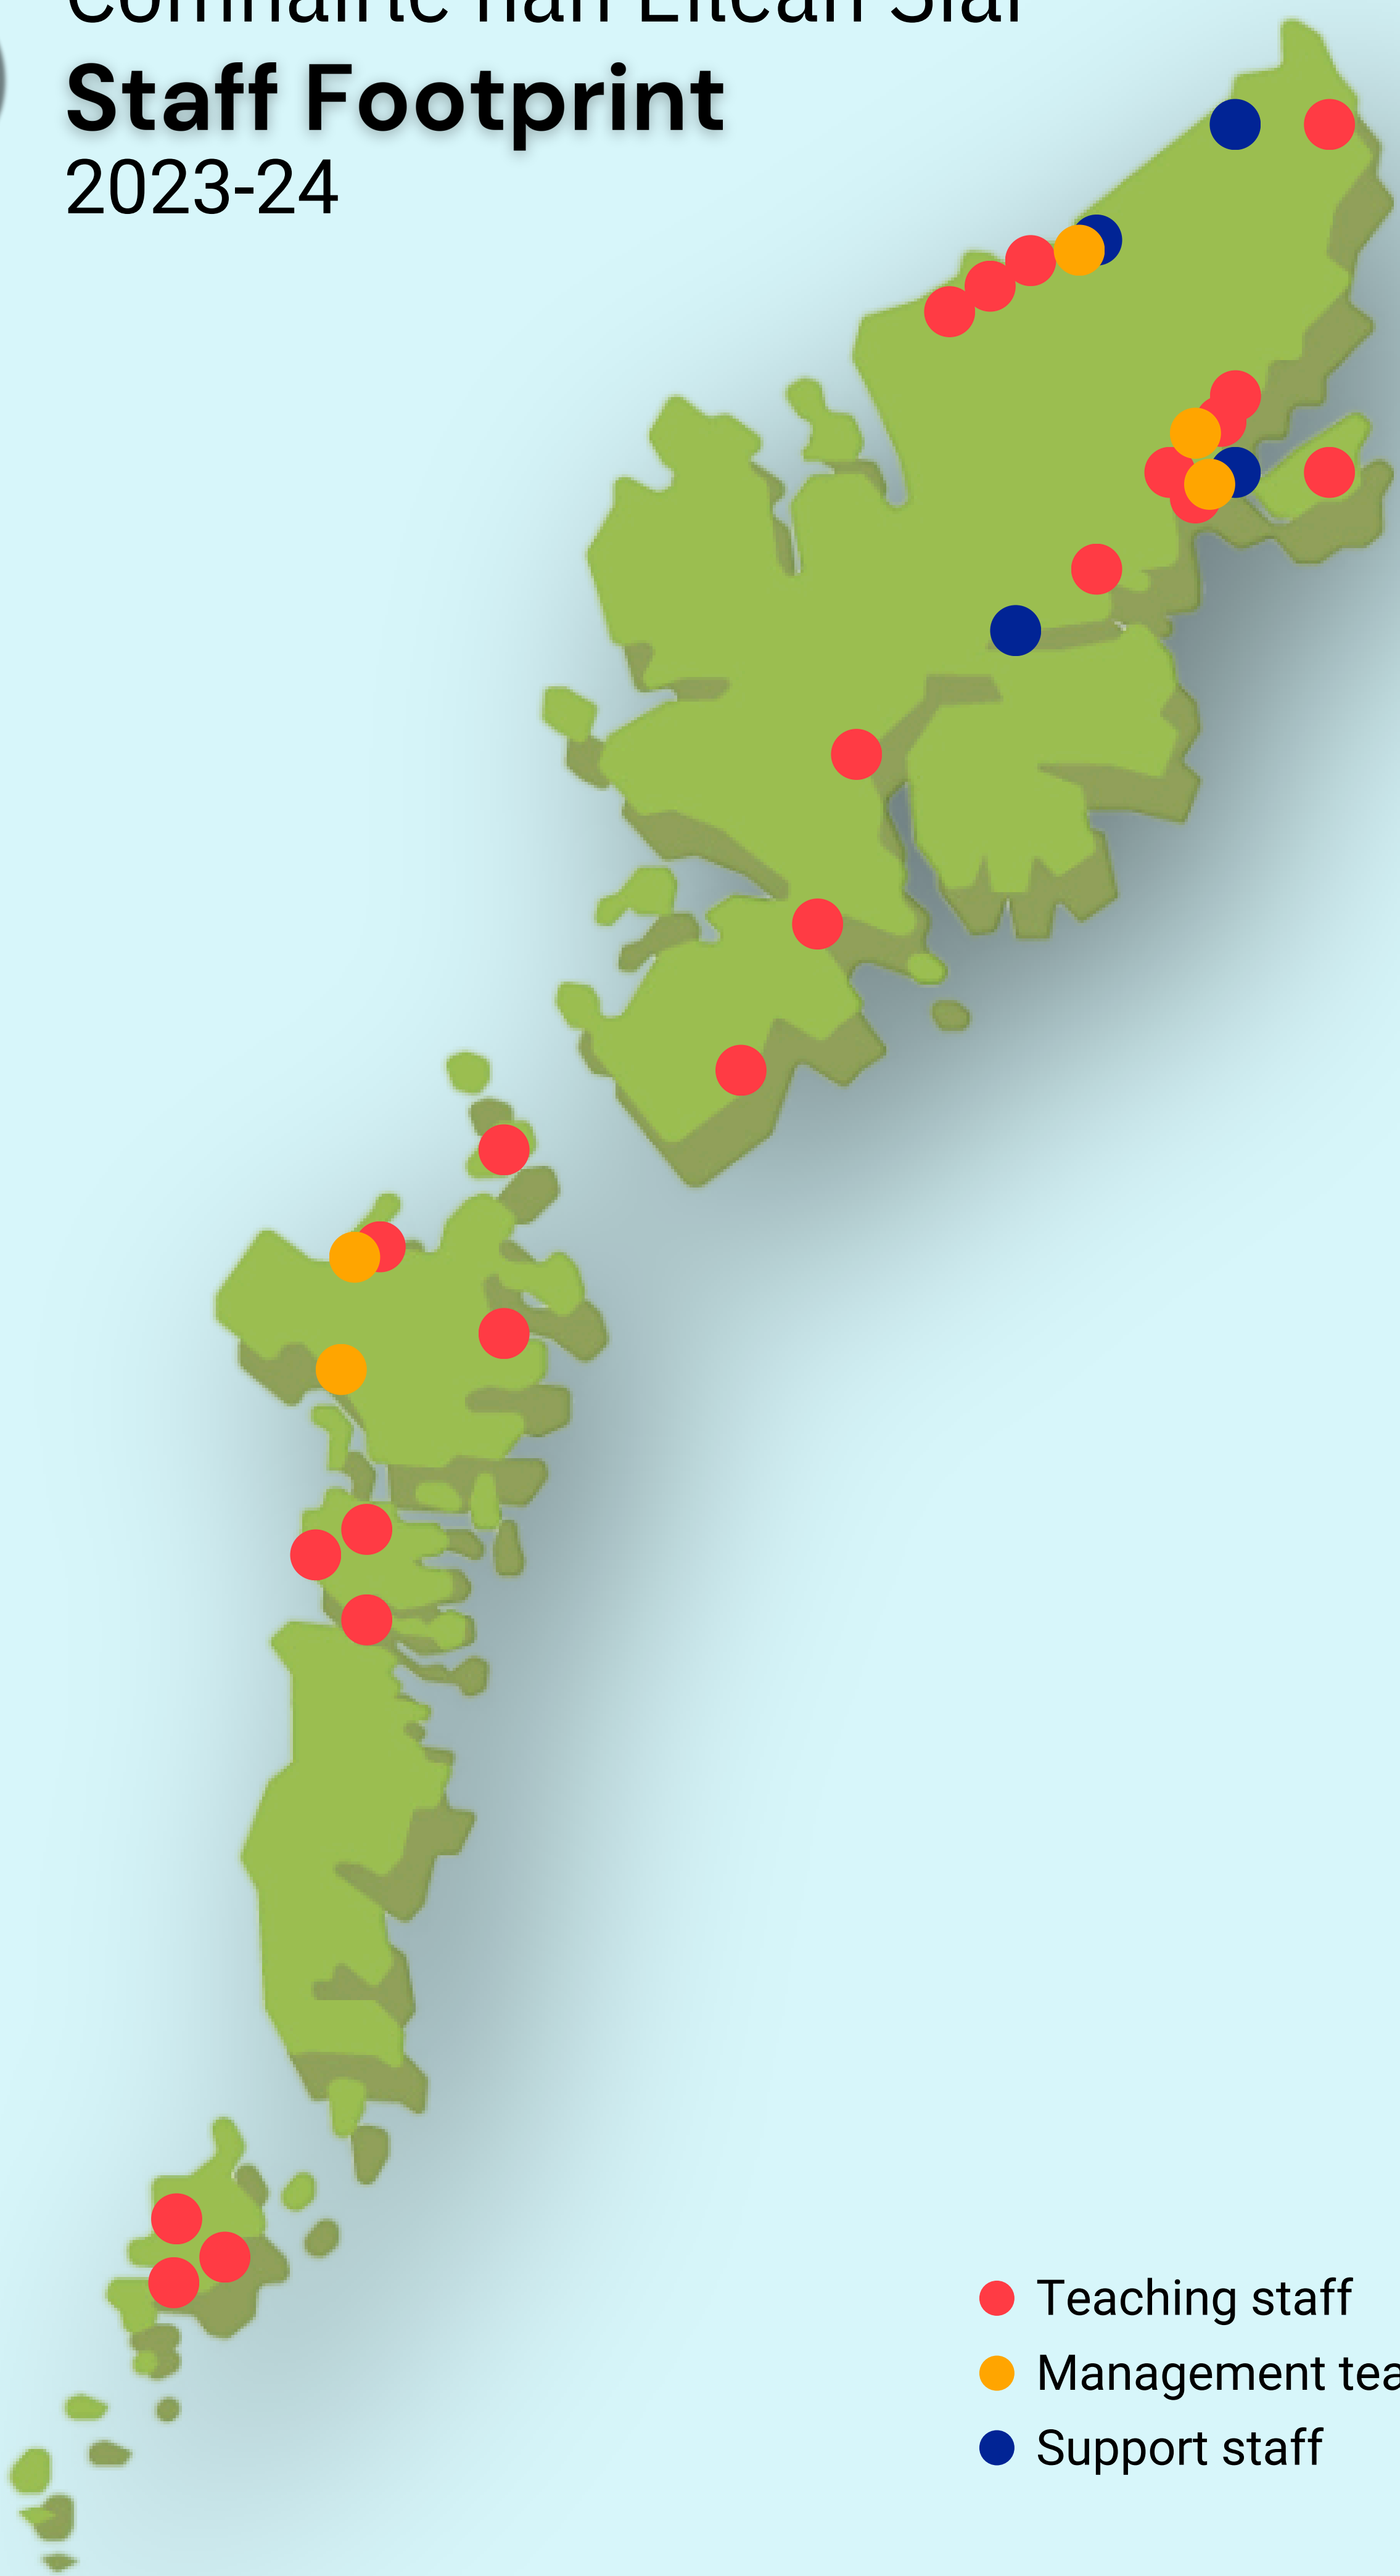

Comhairle nan Eilean Siar

Staff Footprint

2023-24

- Teaching staff
- Management team
- Support staff

Staff Footprint

2023-24

- Teaching staff
- Management team
- Support staff

 ● x1
Northern Ireland

 ● x1
Ireland

 ● x1
France

 ● x1
England

Learner Footprint

2023-24

● e-Sgoil learner schools - 900+

Supply teaching 2023-24

● Teachers

▲ Schools