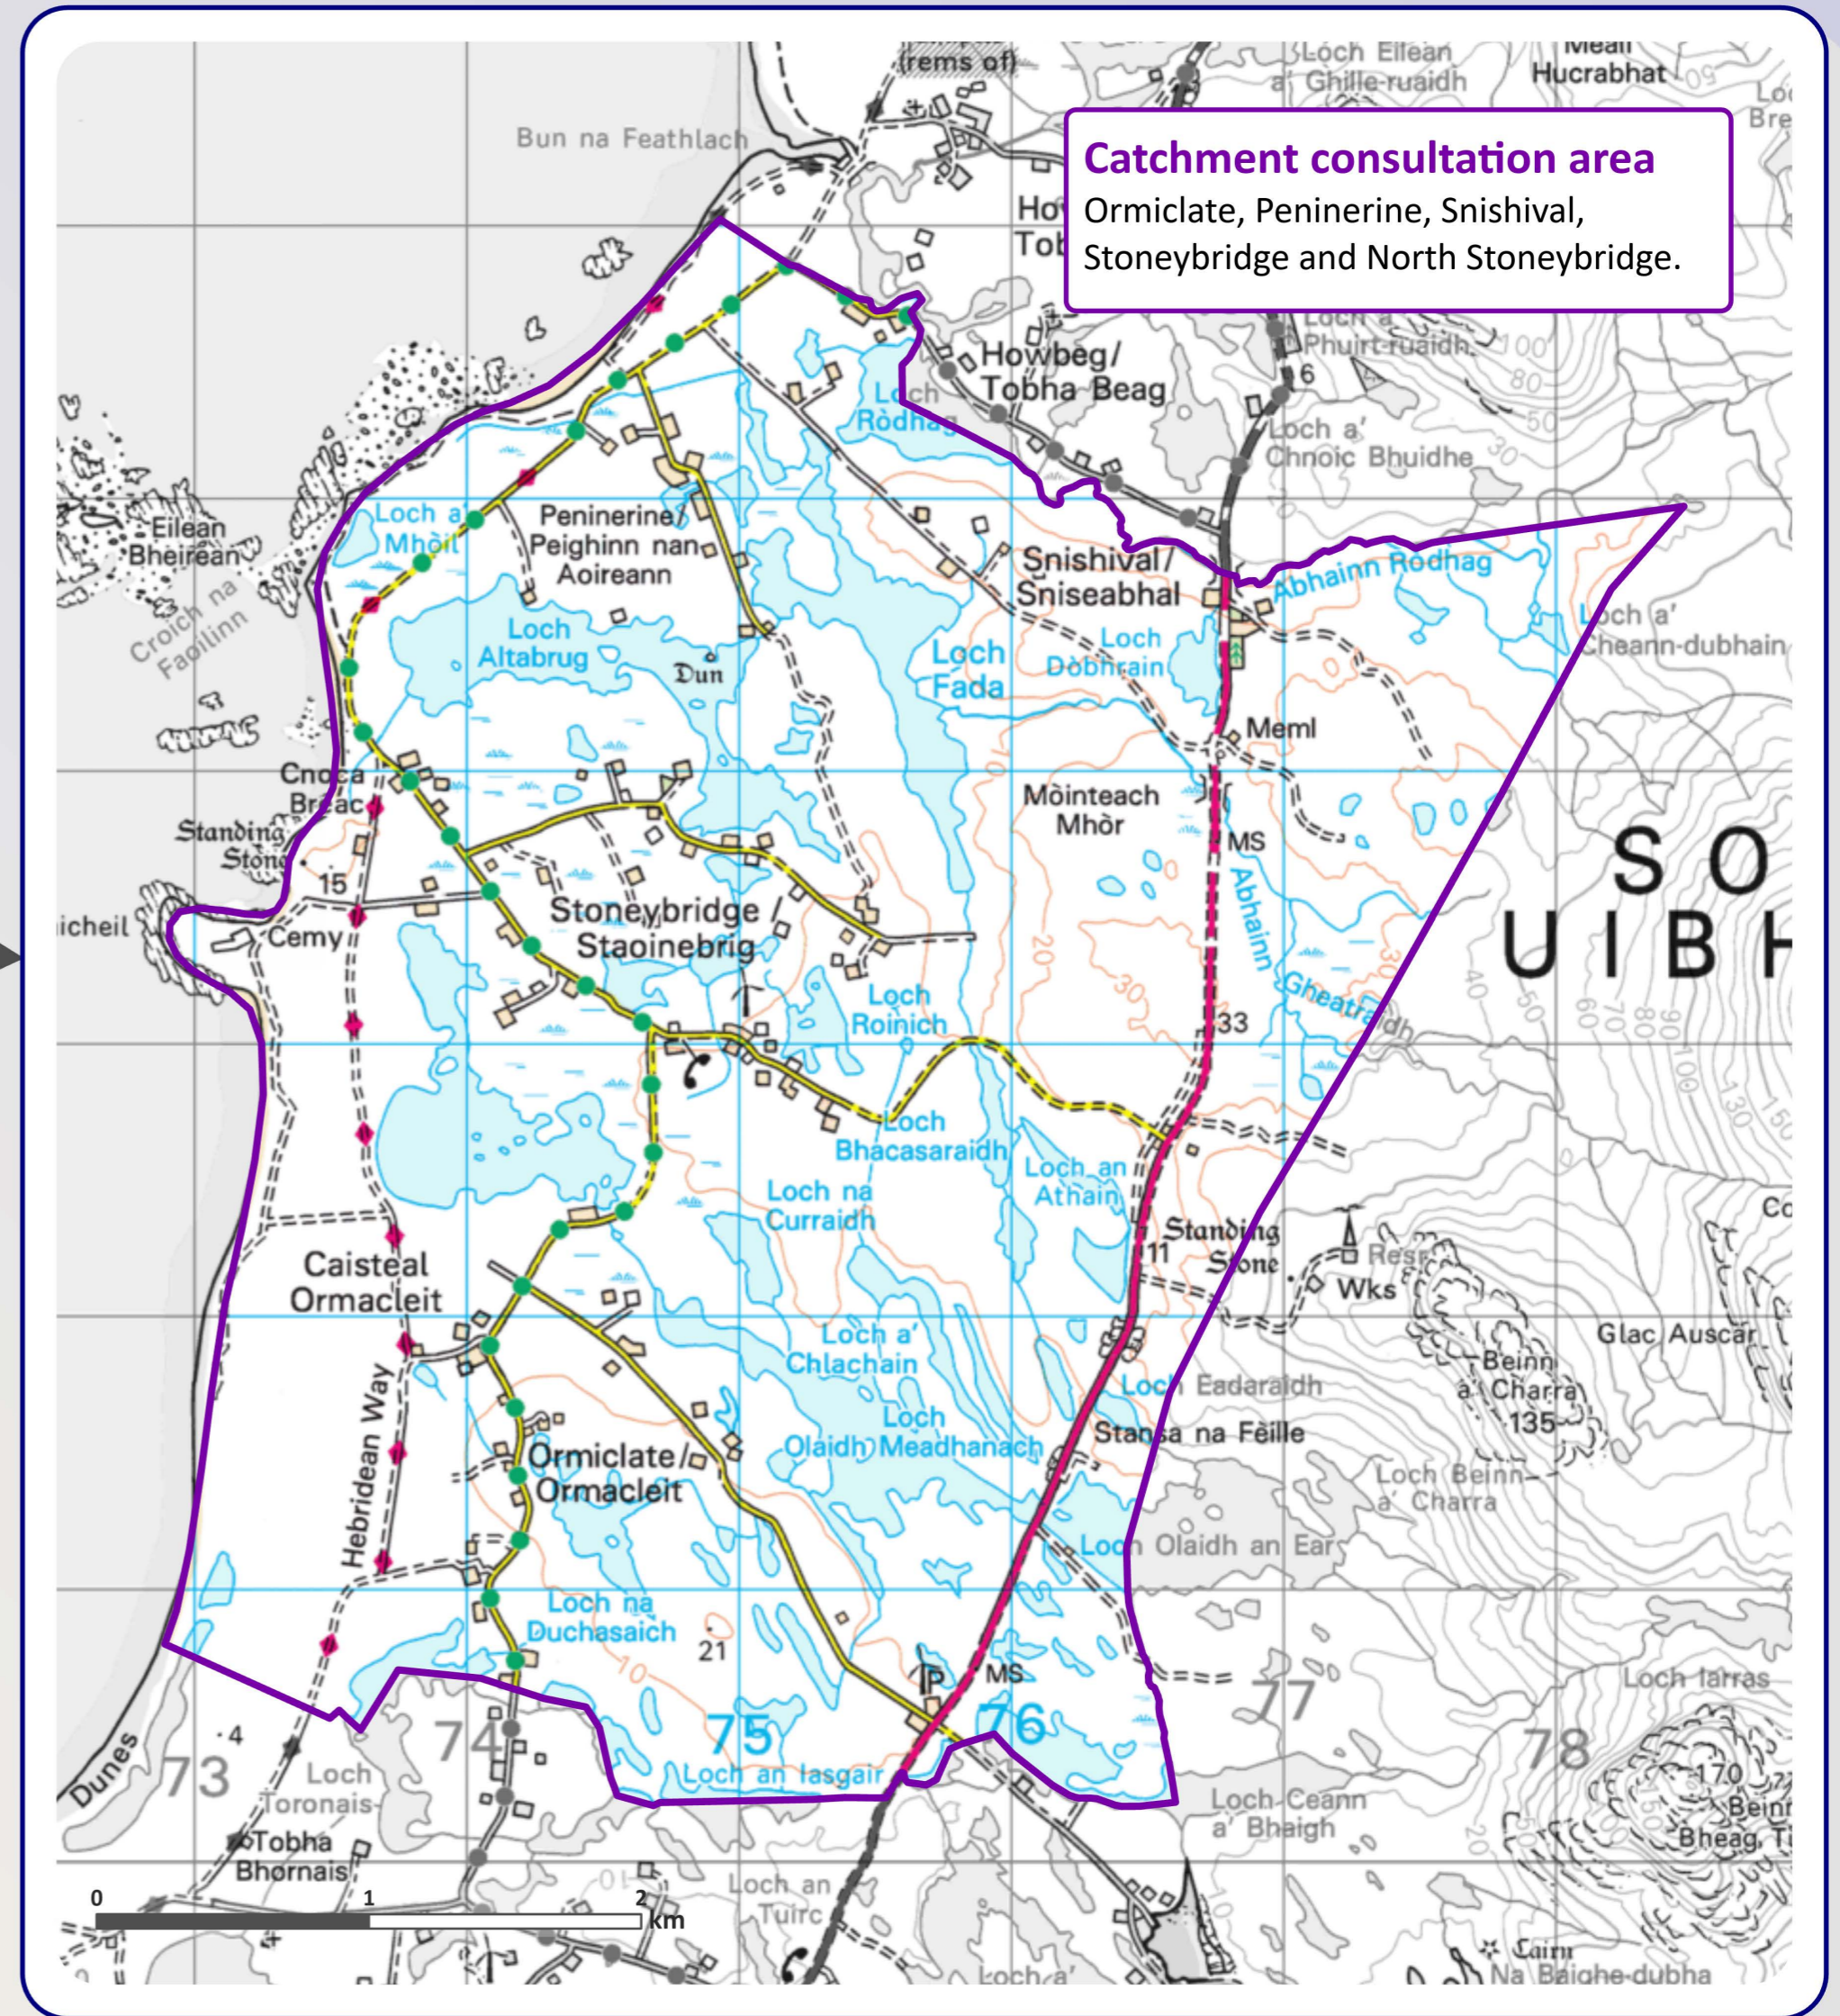

Key

-  lochdar School catchment
-  Daliburgh School catchment
-  Consultation area

lochdar School current catchment areas

Ardchuig, Ardivachair, Ardmhor, Ardnamonie, Balgarva, Bualadubh, Carnan, Graigstrome, Creagorry, Drimsdale, East and West Gerinish, Grinish, Grimsay Island, Grogarry, Hacklete, Holmar, Howbeg, Howmore, lochdar Kilaulay, Kilerivagh, Linciate, Linique, Lochcarnan, Lochskipport, Noss, Peninerine, Petersport, Rhughashinish, Sandwick, Snishival, Stilligarry, Torlum, Uskevagh, Ormiclate, Stoneybridge, North Stoneybridge.

Daliburgh School current catchment areas

Airidhmhullin, Askernish, North and South Boisdale, Bornish, Daliburgh, East and West Kilbride, Frobost, Garryhallie, Garrynamonie, North and South Glendale, Kildonan, Kilpheder, Lochboisdale, North and South Locheynort, Ludag, Milton, Mingarry, Pollachar, Smerclate, Strome, Trossaraidh, Island of Eriskay.

© Crown copyright and database rights 2025 OS AC0000811967

Catchment consultation area
Ormiclate, Peninerine, Snishival, Stoneybridge and North Stoneybridge.

South Uist Primary Schools Catchment Consultation - lochdar and Daliburgh Schools

It is proposed that an amendment is made to the current catchments with the following settlements being incorporated fully into the catchment area of Daliburgh School for primary admissions: Ormiclate, Peninerine, Snishival, Stoneybridge and North Stoneybridge.