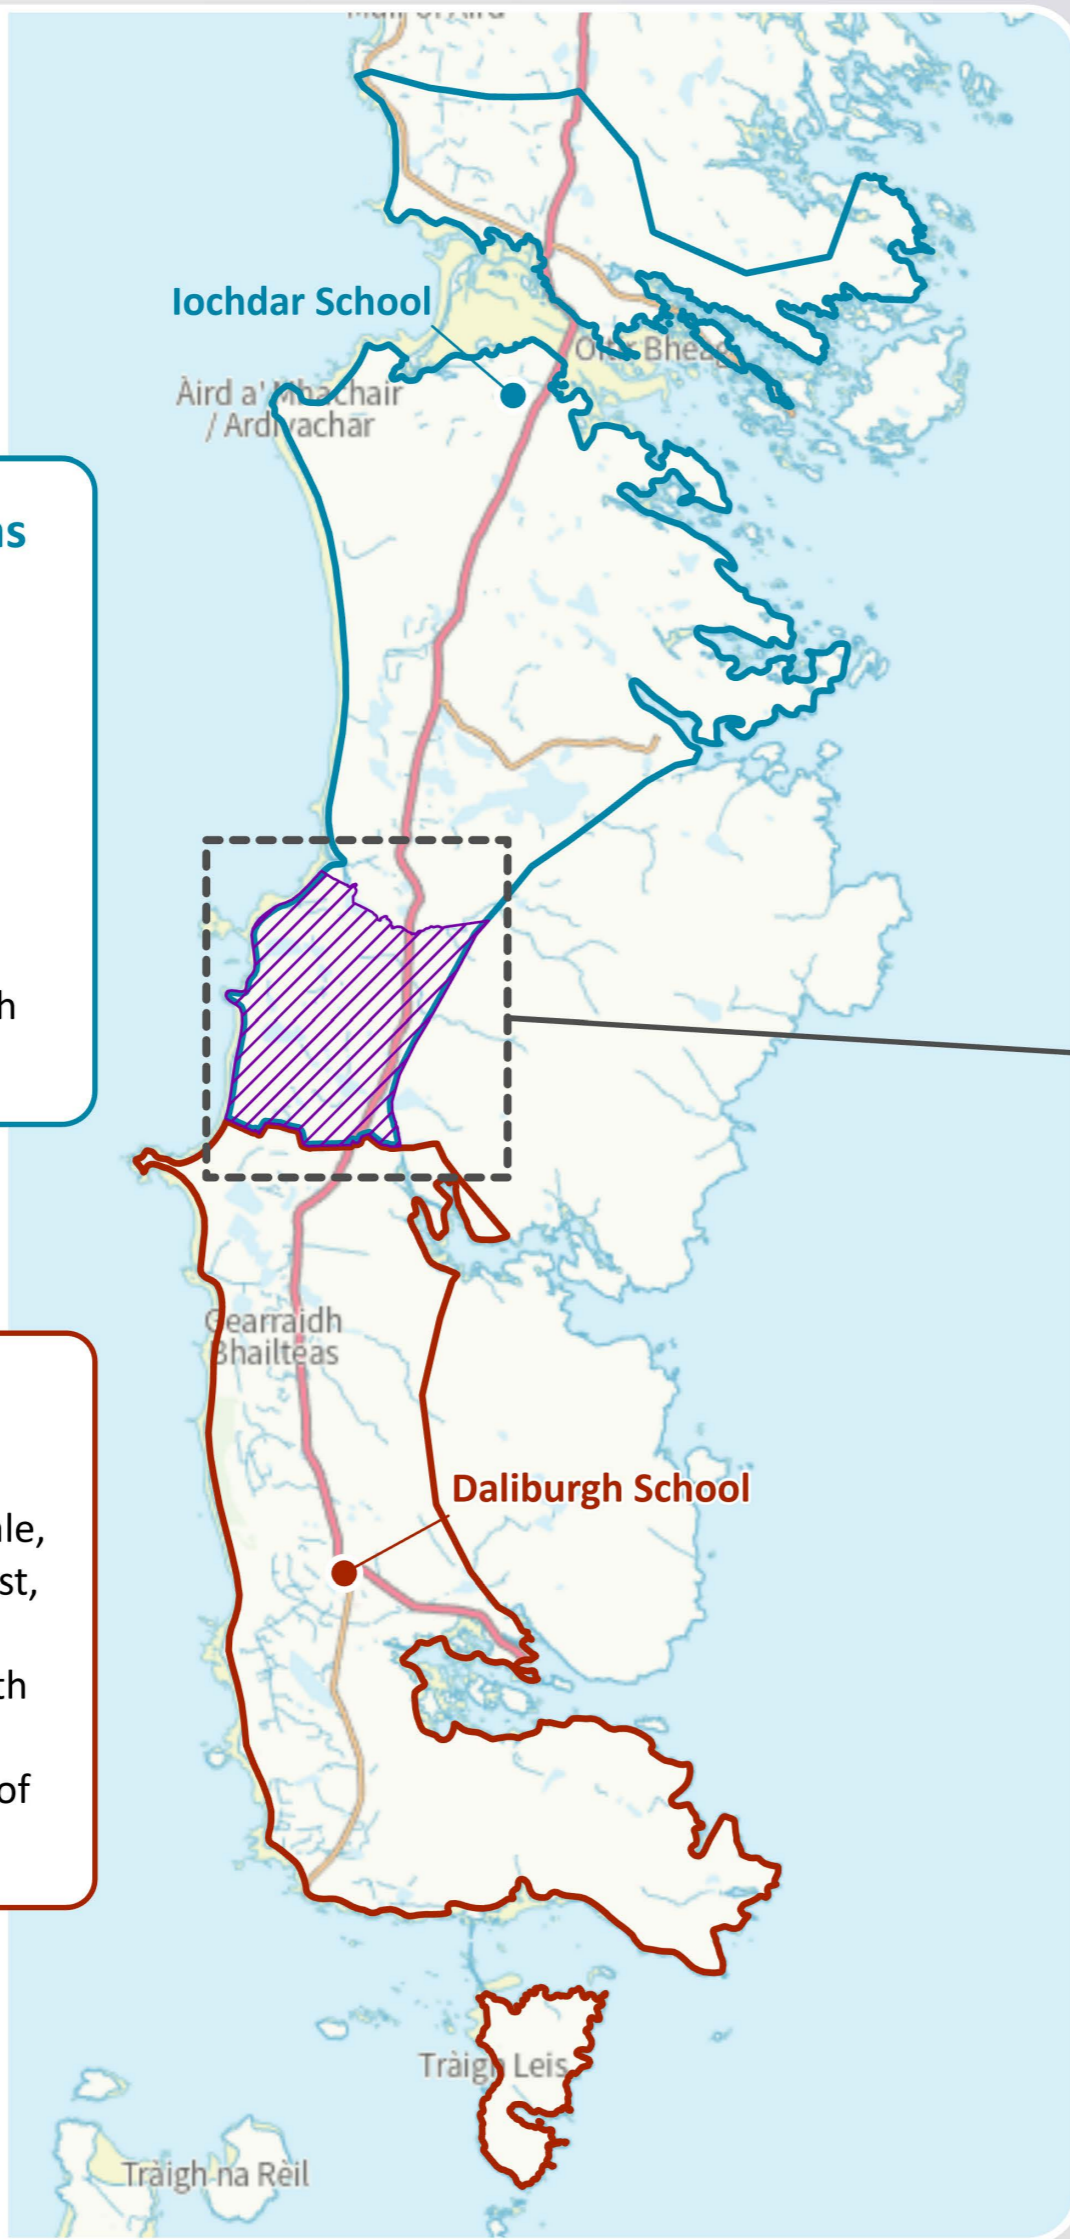

Key

-  lochdar School catchment
-  Daliburgh School catchment
-  Consultation area

lochdar School current catchment areas

Ardchuig, Ardivachair, Ardmhor, Ardnamonie, Balgarva, Bualadubh, Carnan, Graigstrome, Creagorry, Drimsdale, East and West Gerinish, Grinish, Grimsay Island, Grogarry, Hacklete, Holmar, Howbeg, Howmore, lochdar Kilaulay, Kilerivagh, Linciate, Linique, Lochcarnan, Lochskipport, Noss, Peninerine, Petersport, Rhughashinish, Sandwick, Snishival, Stilligarry, Torlum, Uskevagh, Ormiclate, Stoneybridge, North Stoneybridge.

Daliburgh School current catchment areas

Airidhmhullin, Askernish, North and South Boisdale, Bornish, Daliburgh, East and West Kilbride, Frobost, Garryhallie, Garrynamonie, North and South Glendale, Kildonan, Kilpheder, Lochboisdale, North and South Locheynort, Ludag, Milton, Mingarry, Pollachar, Smerclate, Strome, Trossaraidh, Island of Eriskay.

© Crown copyright and database rights 2025 OS AC0000811967

Catchment consultation area
Ormiclate, Peninerine, Snishival, Stoneybridge and North Stoneybridge.

South Uist Primary Schools Catchment Consultation - lochdar and Daliburgh Schools

It is proposed that an amendment is made to the current catchments with the following settlements being incorporated fully into the catchment area of Daliburgh School for primary admissions: Ormiclate, Peninerine, Snishival, Stoneybridge and North Stoneybridge.