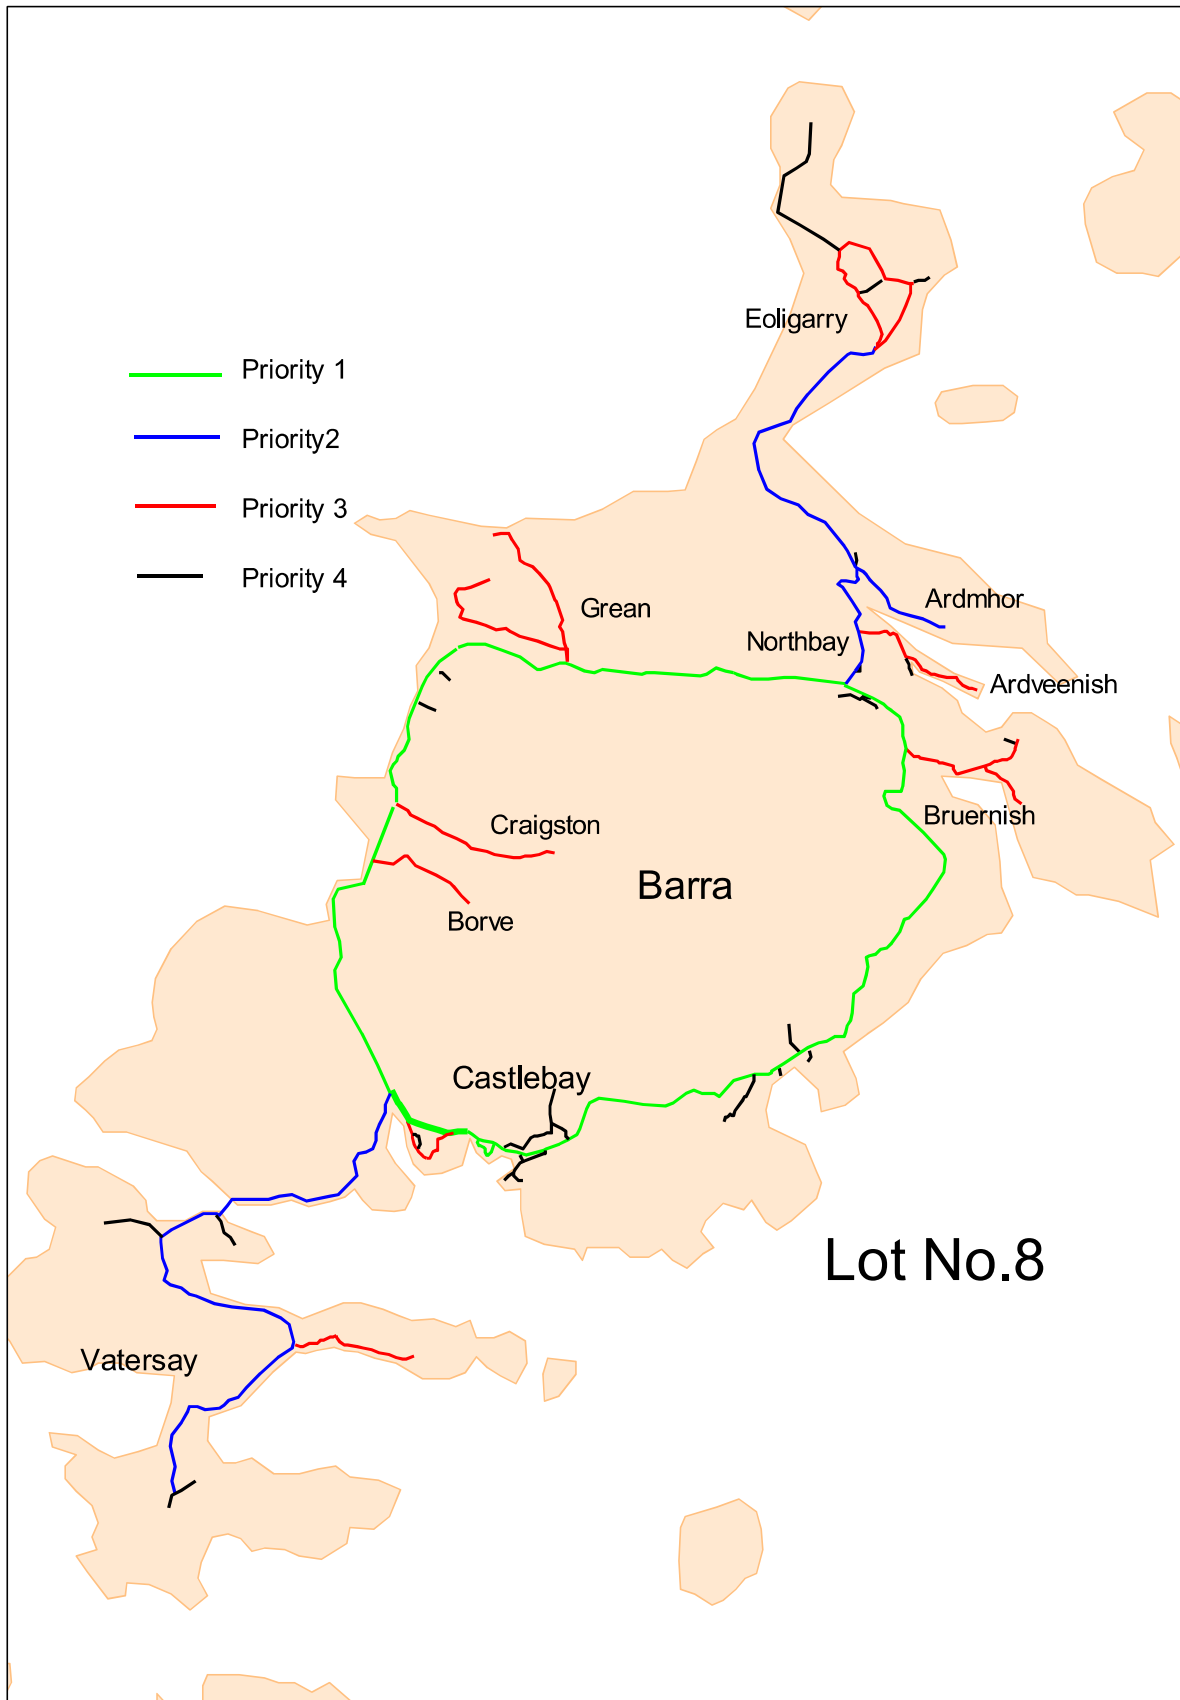

LOT 8 – BARRA

ROUTE DETAILS

		<u>Road Length (miles)</u>	<u>Gritting (lane) Length (miles)</u>
Priority 1 Routes			
A888	Barra Circular (including The Square and one way system through Pier Road)	13.15	14.04
		13.15	14.04
Priority 2 Routes			
	Nask through to junction at Am Meall Vatersay Village	5.03	5.53
	C90 from A888 at Northbay through to 1 st Junction North East of Eoligarry School	3.94	4.18
	Aird Mhor (including new extension to ferry terminal)	1.17	1.17
		10.14	10.88
Priority 3 Routes			
	Horve Road through St Brendan Road by Fire Station to A888	0.58	0.58
	Borve Township Road	0.78	0.78
	Craigston Township Road	0.53	0.53
	Grean Township Road	1.22	1.22
	Cliad Township Road	1.14	1.14
	Ardveenish Township Road (does not include South Spur)	0.82	0.82
	Eoligarry Loop North East Of School	2.00	2.00
	Bruernish Township Roads (to turning head on Upper Bruernish and to junction near end of Lower Bruernish)	1.32	1.32
	Uidh/Caraigrich Road	0.88	0.88
		9.27	9.27
Priority 4 Routes			
	Ciosmaol Cottages Housing Road	0.07	0.07
	Corran Ciosmaol	0.05	0.05
	North East section of St Brendan Road Housing Circular	0.13	0.13
	Caolas Orghasaidh, Caolas Bhatarsaigh	0.26	0.26
	West Caolas	0.40	0.40
	North East & South West branches at end of Vatersay Village	0.18	0.18
	South Allasdale	0.15	0.15
	North Allasdale	0.14	0.14
	Northbay Inn side road (access to Maclver, MacInnes & Sommerville)	0.13	0.13
	Ardveenish – South Spur	0.13	0.13
	Ard Mhor shore access	0.13	0.13
	Eoligarry Township Link Road – North East from Cille Bharraigh Cemetery	0.21	0.21
	North Eoligarry Township Road	0.31	0.31
	Scurrival Road	1.20	1.20
	Bayherivagh Township Road (including East & West branches)	0.36	0.36
	St Barr's Crescent Housing Roads (2 No.)	0.05	0.05
	Lower Bruernish branches (North & West)	0.13	0.13
	Leanish Township Road	0.13	0.13
	Skallary Township Road	0.20	0.20
	Scutaig Township Road	0.06	0.06
	Brevig Township Road	0.32	0.32