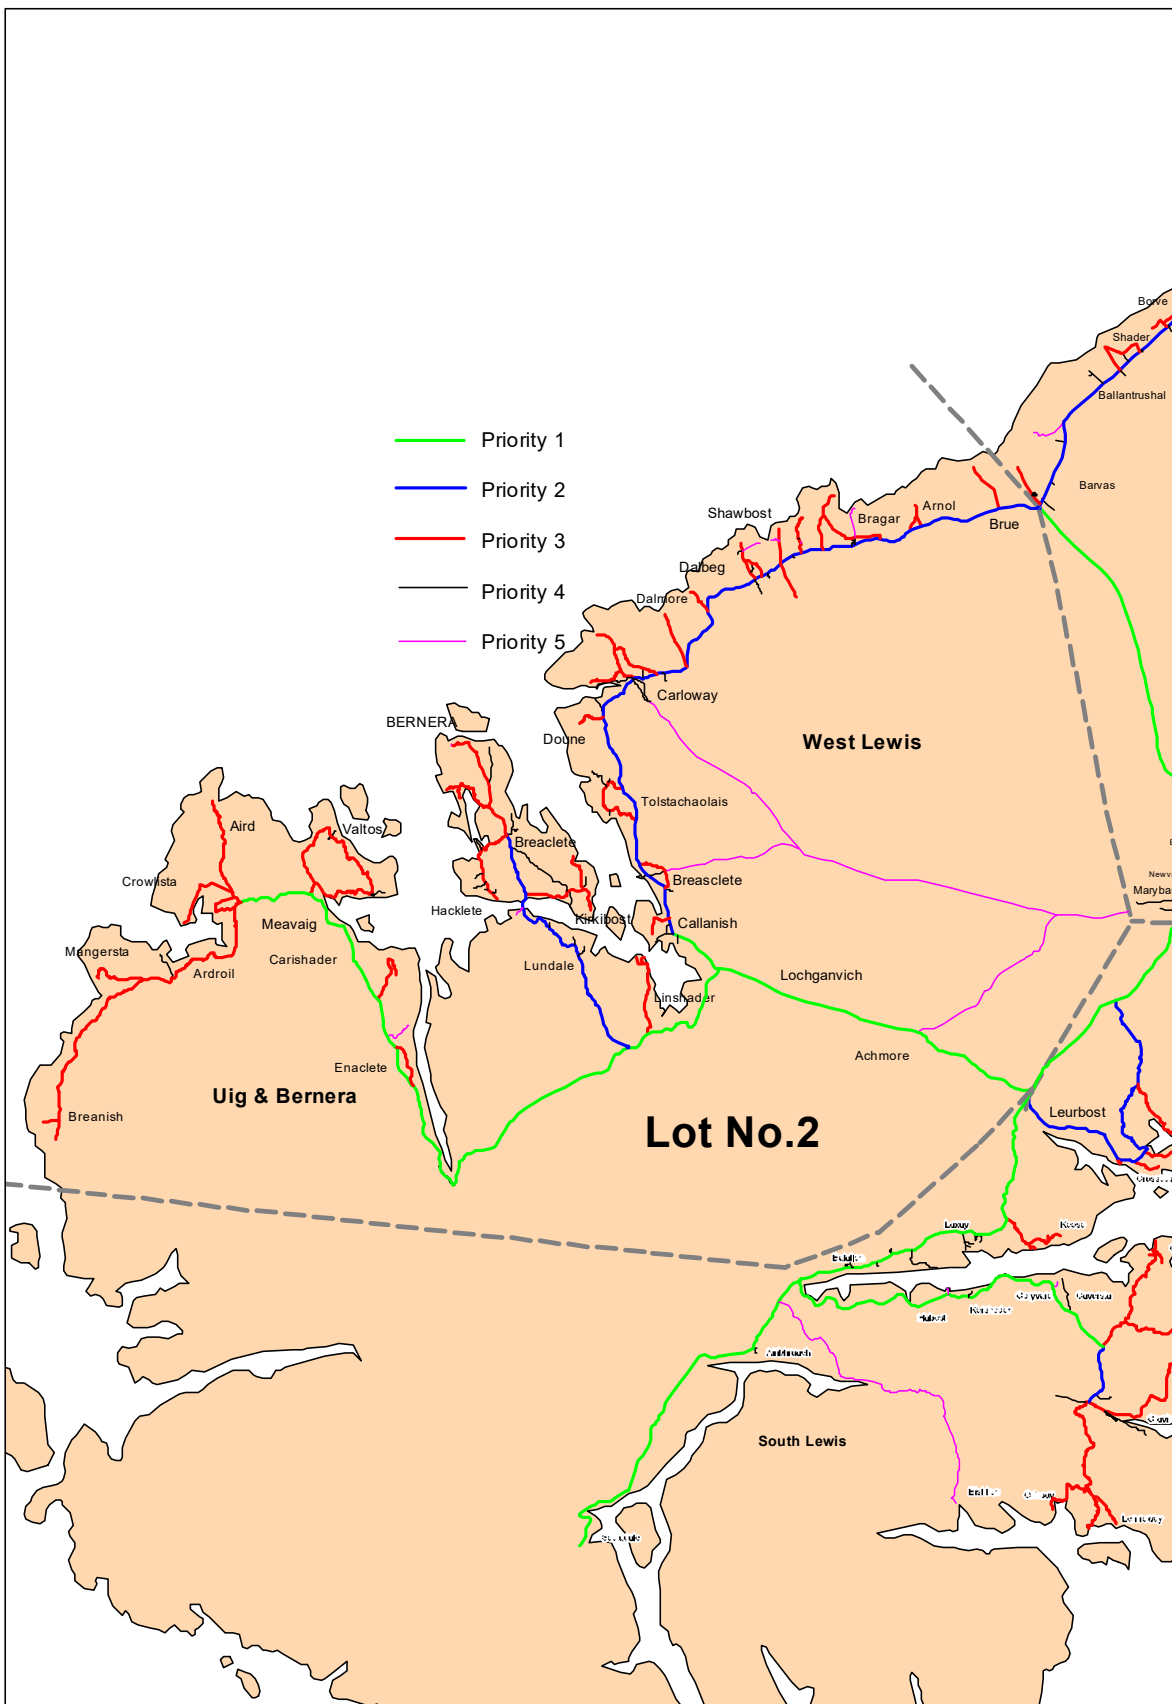

LOT 2 - WEST LEWIS

ROUTE DETAILS