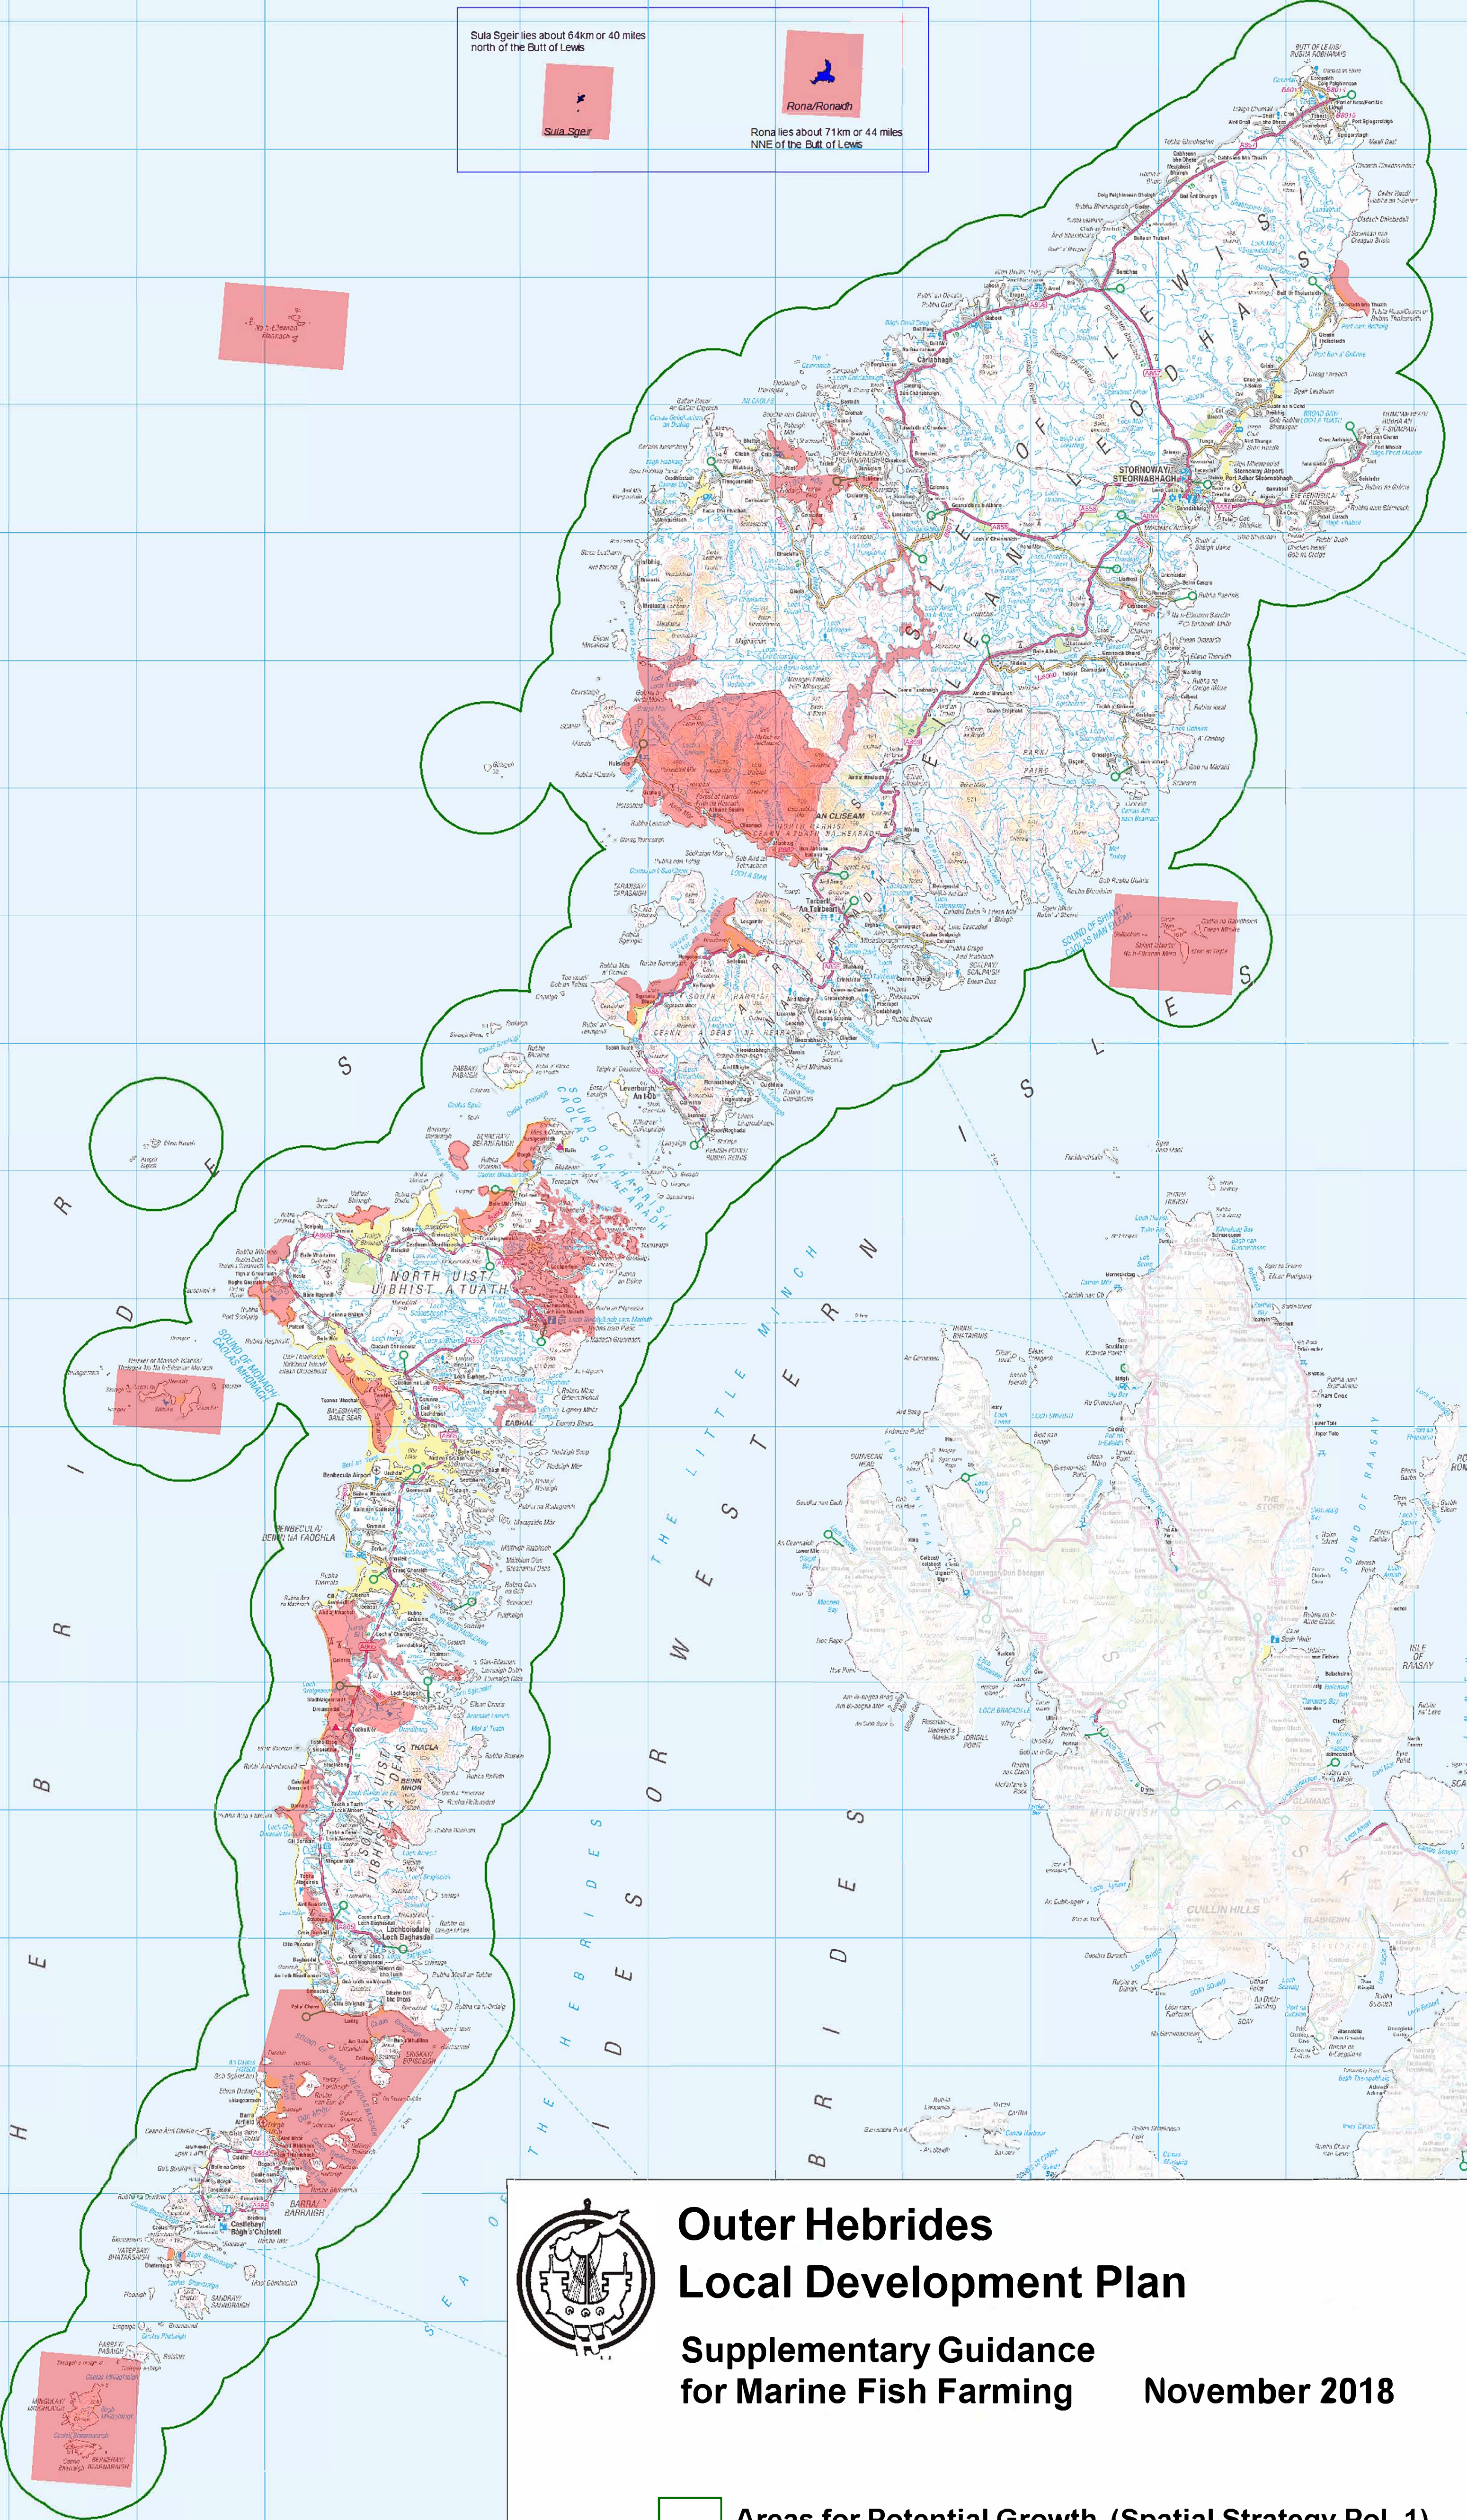

Sula Sgeir lies about 64km or 40 miles north of the Butt of Lewis

Rona/Ronadh  
Rona lies about 71km or 44 miles NNE of the Butt of Lewis

**Outer Hebrides  
Local Development Plan  
Supplementary Guidance  
for Marine Fish Farming November 2018**

- Areas for Potential Growth (Spatial Strategy Pol. 1)
- Sensitive Areas (Spatial Strategy Pol. 2)