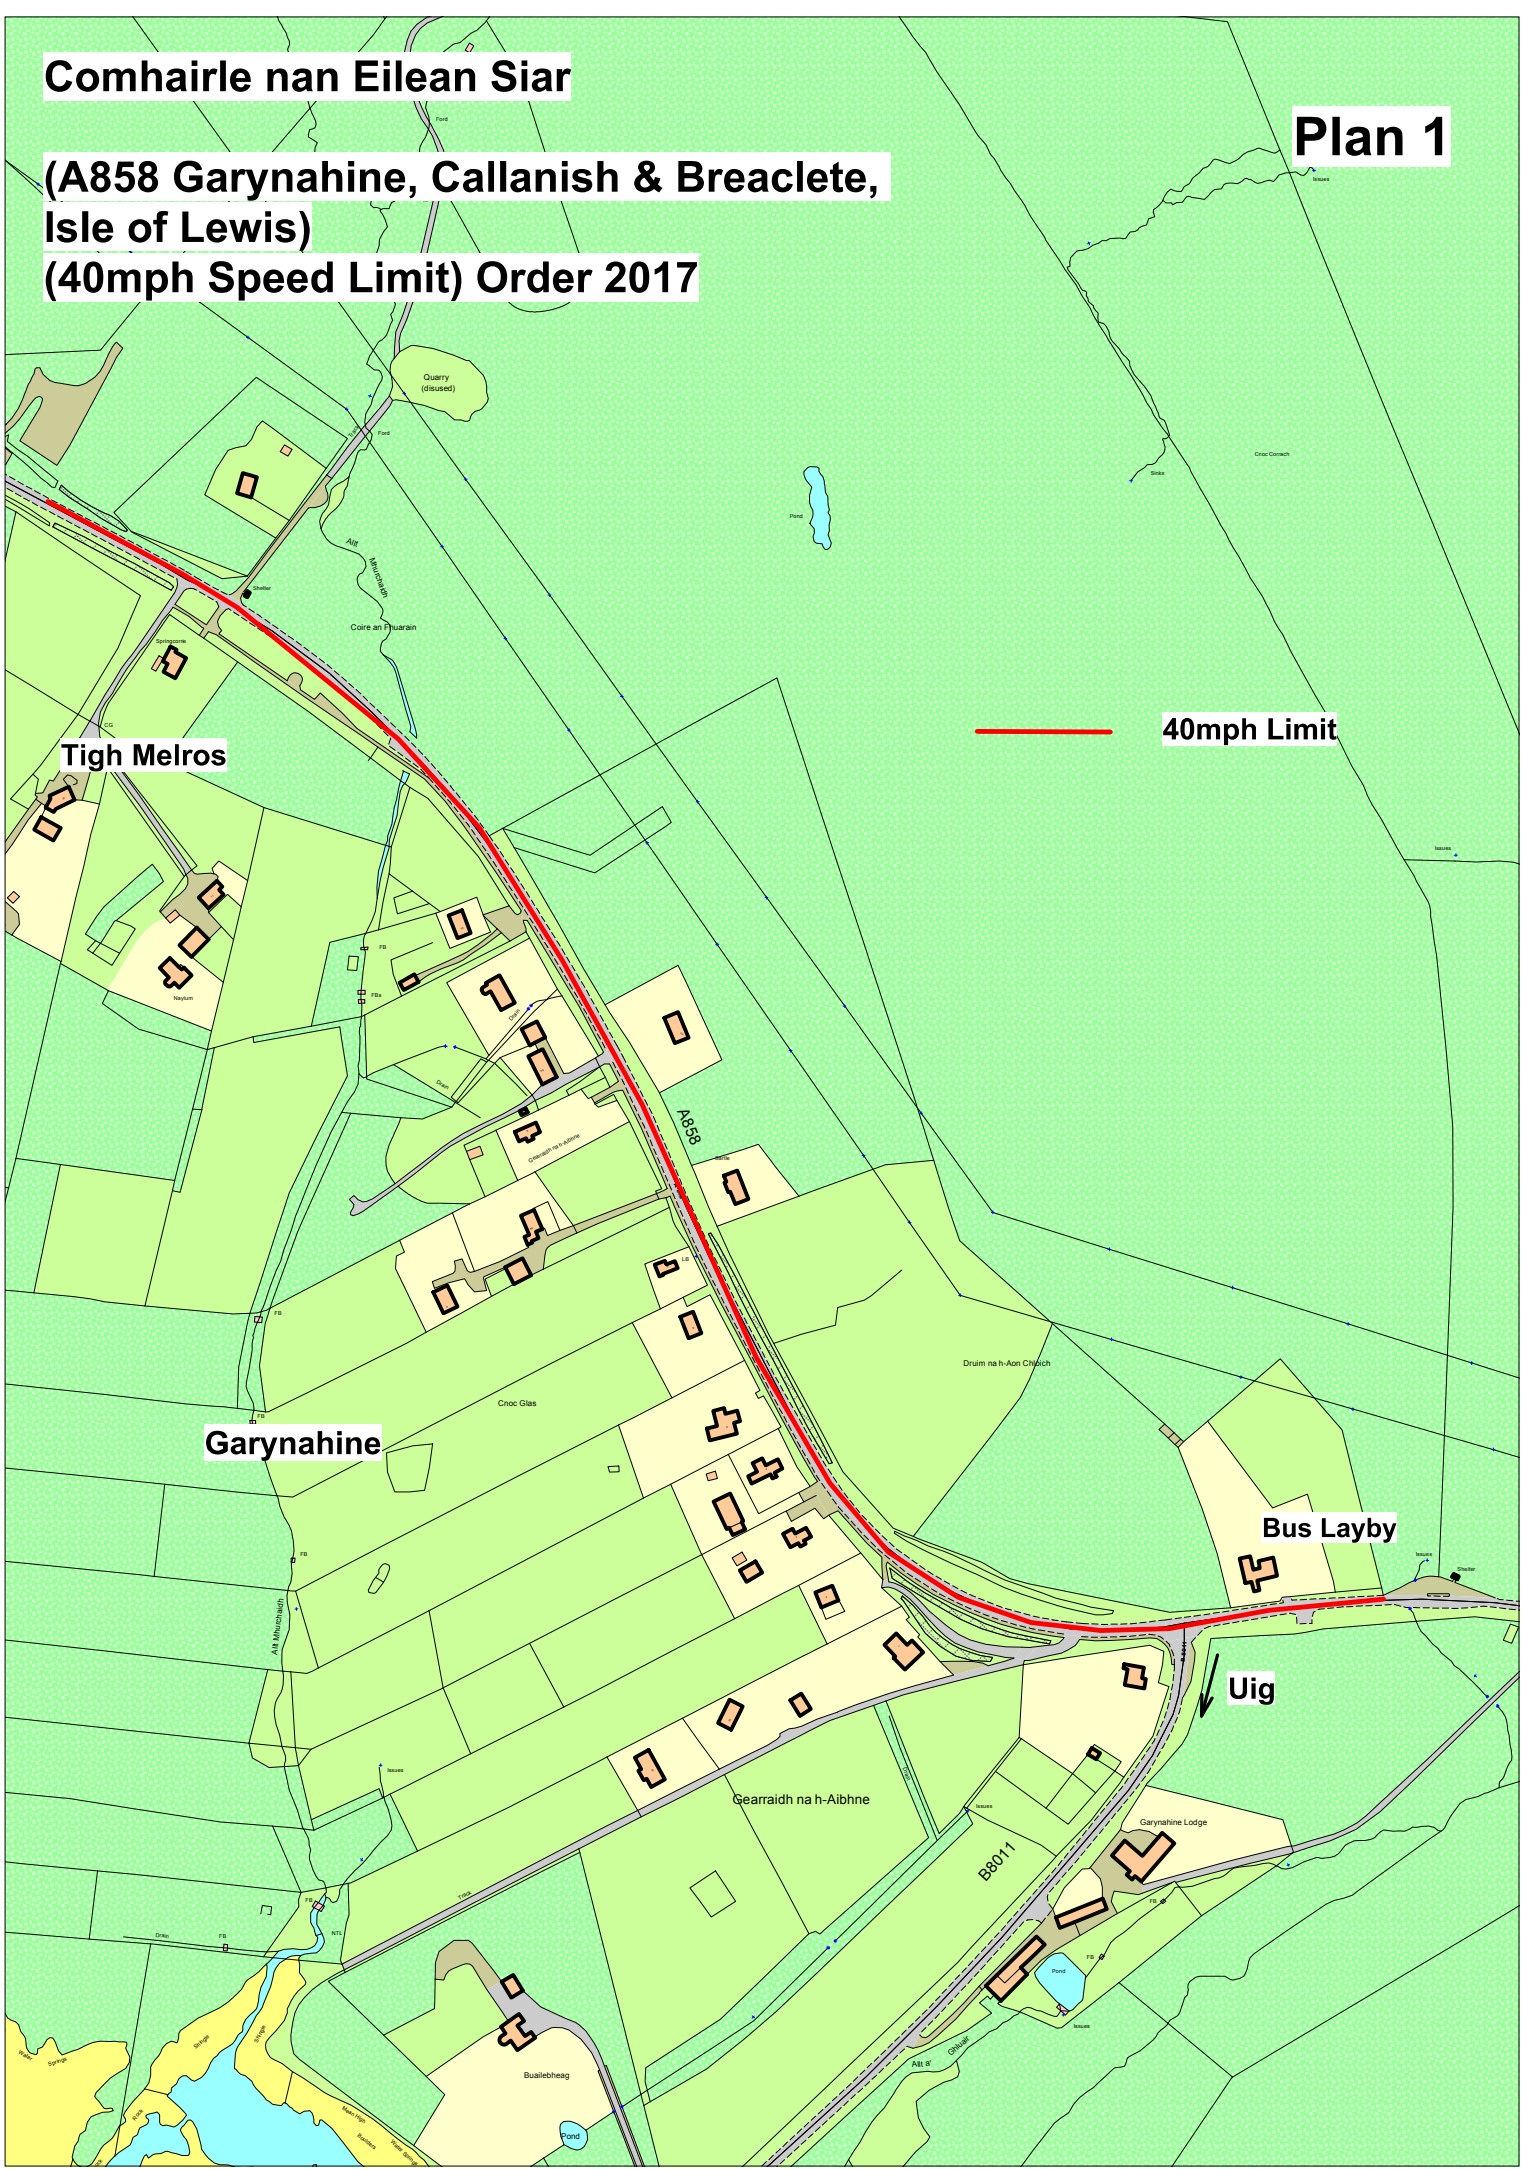

Comhairle nan Eilean Siar

**(A858 Garynahine, Callanish & Breacleite,
Isle of Lewis)
(40mph Speed Limit) Order 2017**

Plan 1

Plan 2