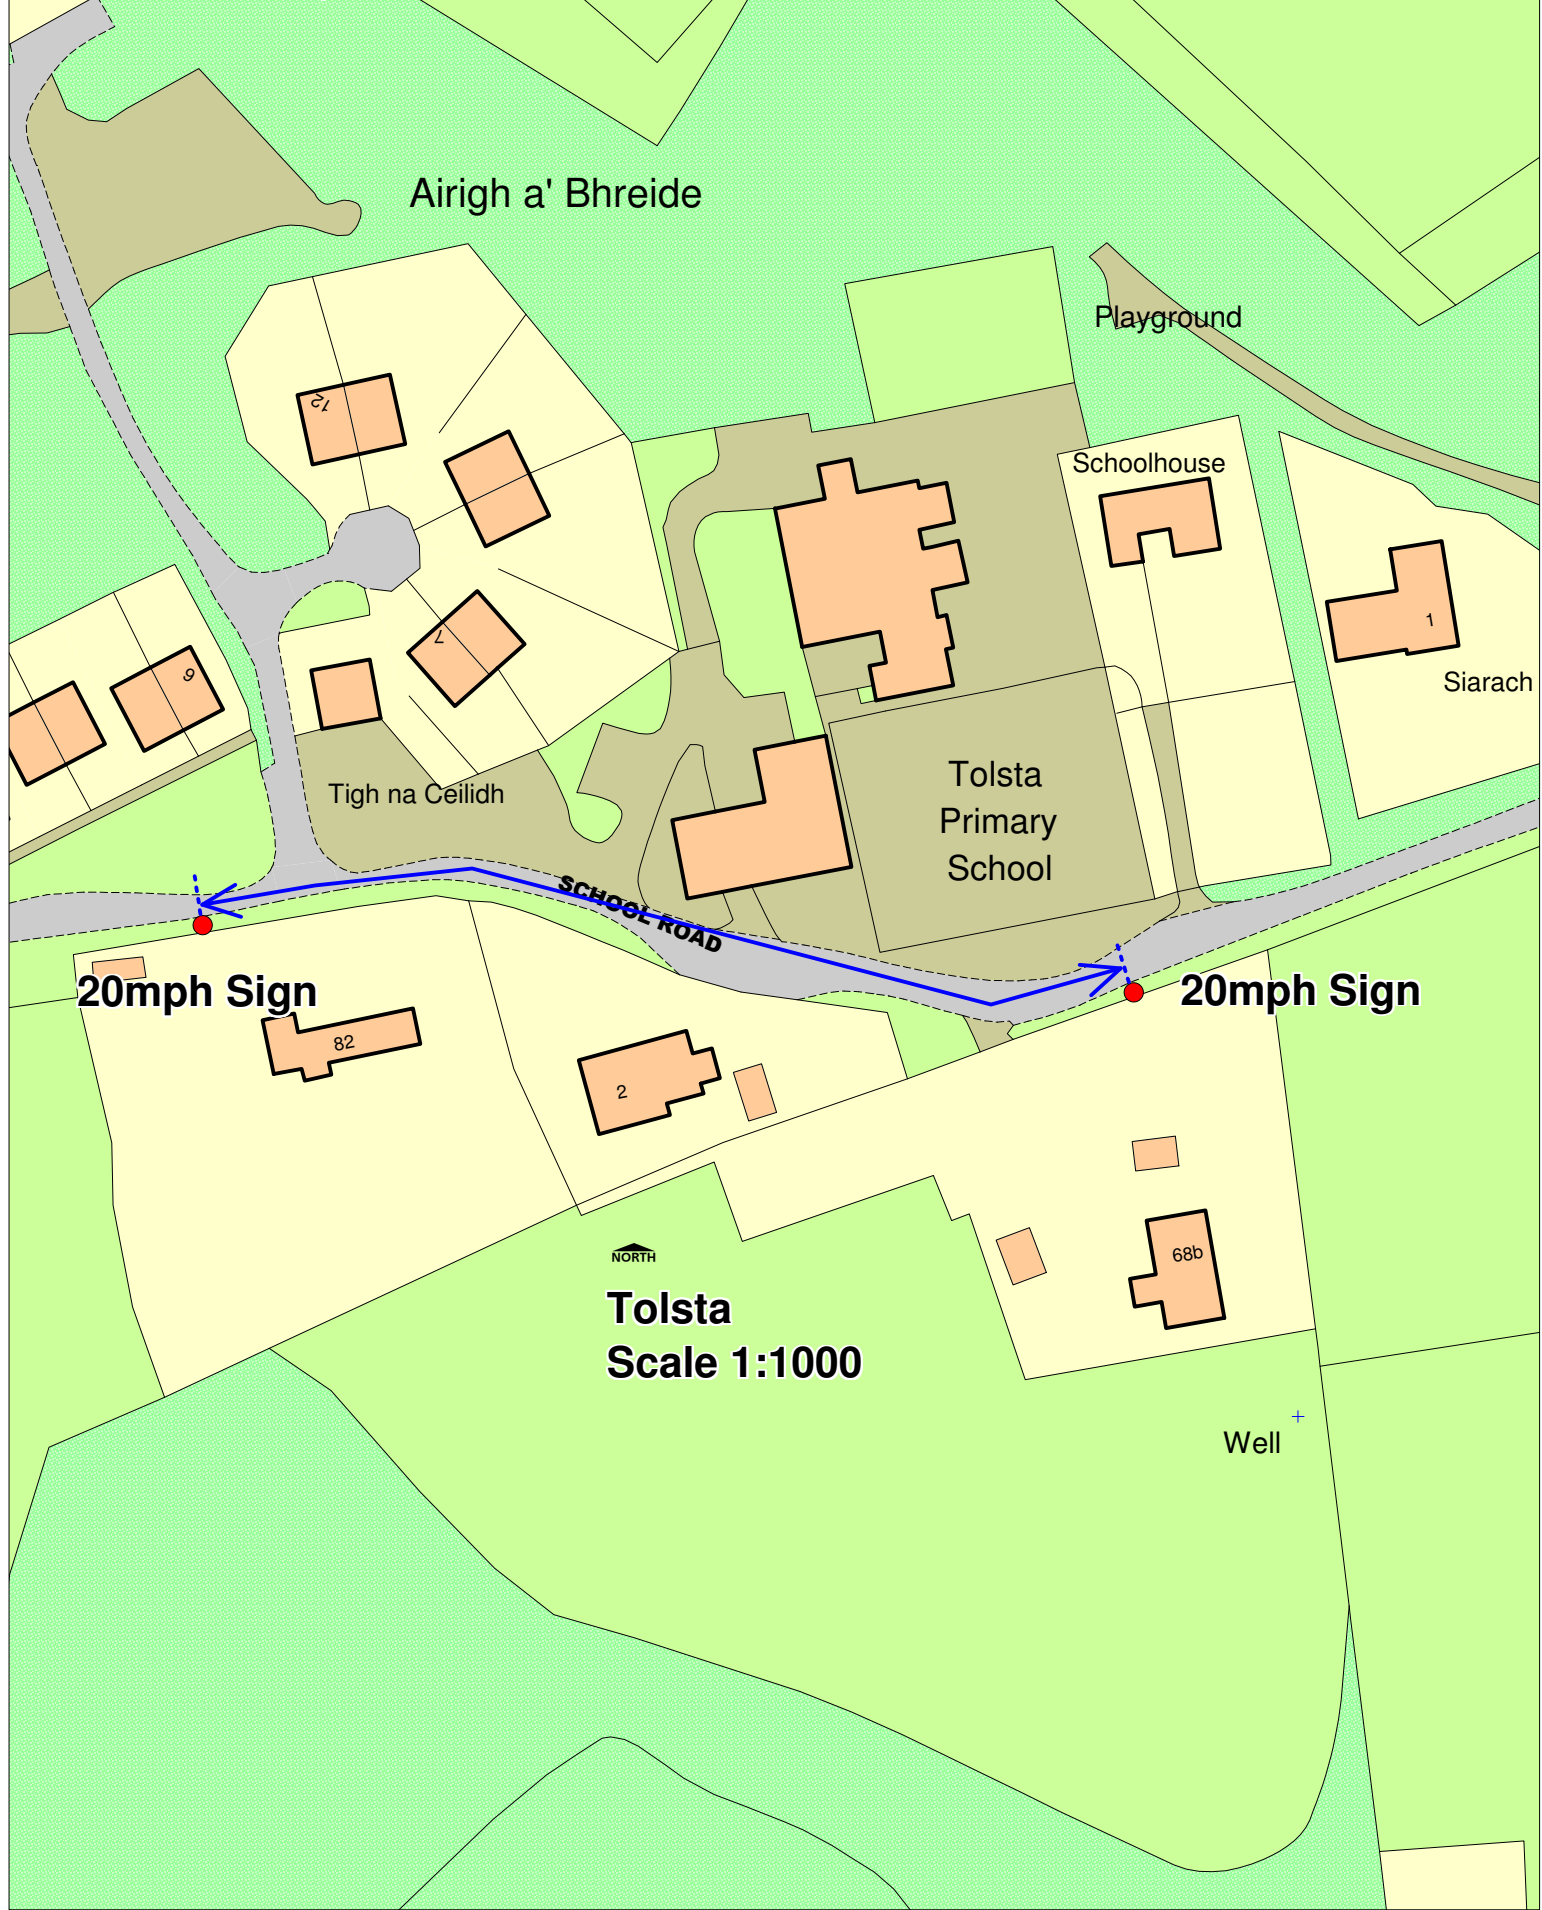

**Comhairle nan Eilean Siar (20mph speed limit) at Schools Order 2006  
(Amendment No.1) Order 2013**

**Tolsta School, Isle of Lewis**

Airigh a' Bhreide

Playground

Schoolhouse

Siarach

Tigh na Cèilidh

Tolsta  
Primary  
School

SCHOOL ROAD

20mph Sign

20mph Sign

NORTH

**Tolsta**  
**Scale 1:1000**

Well +