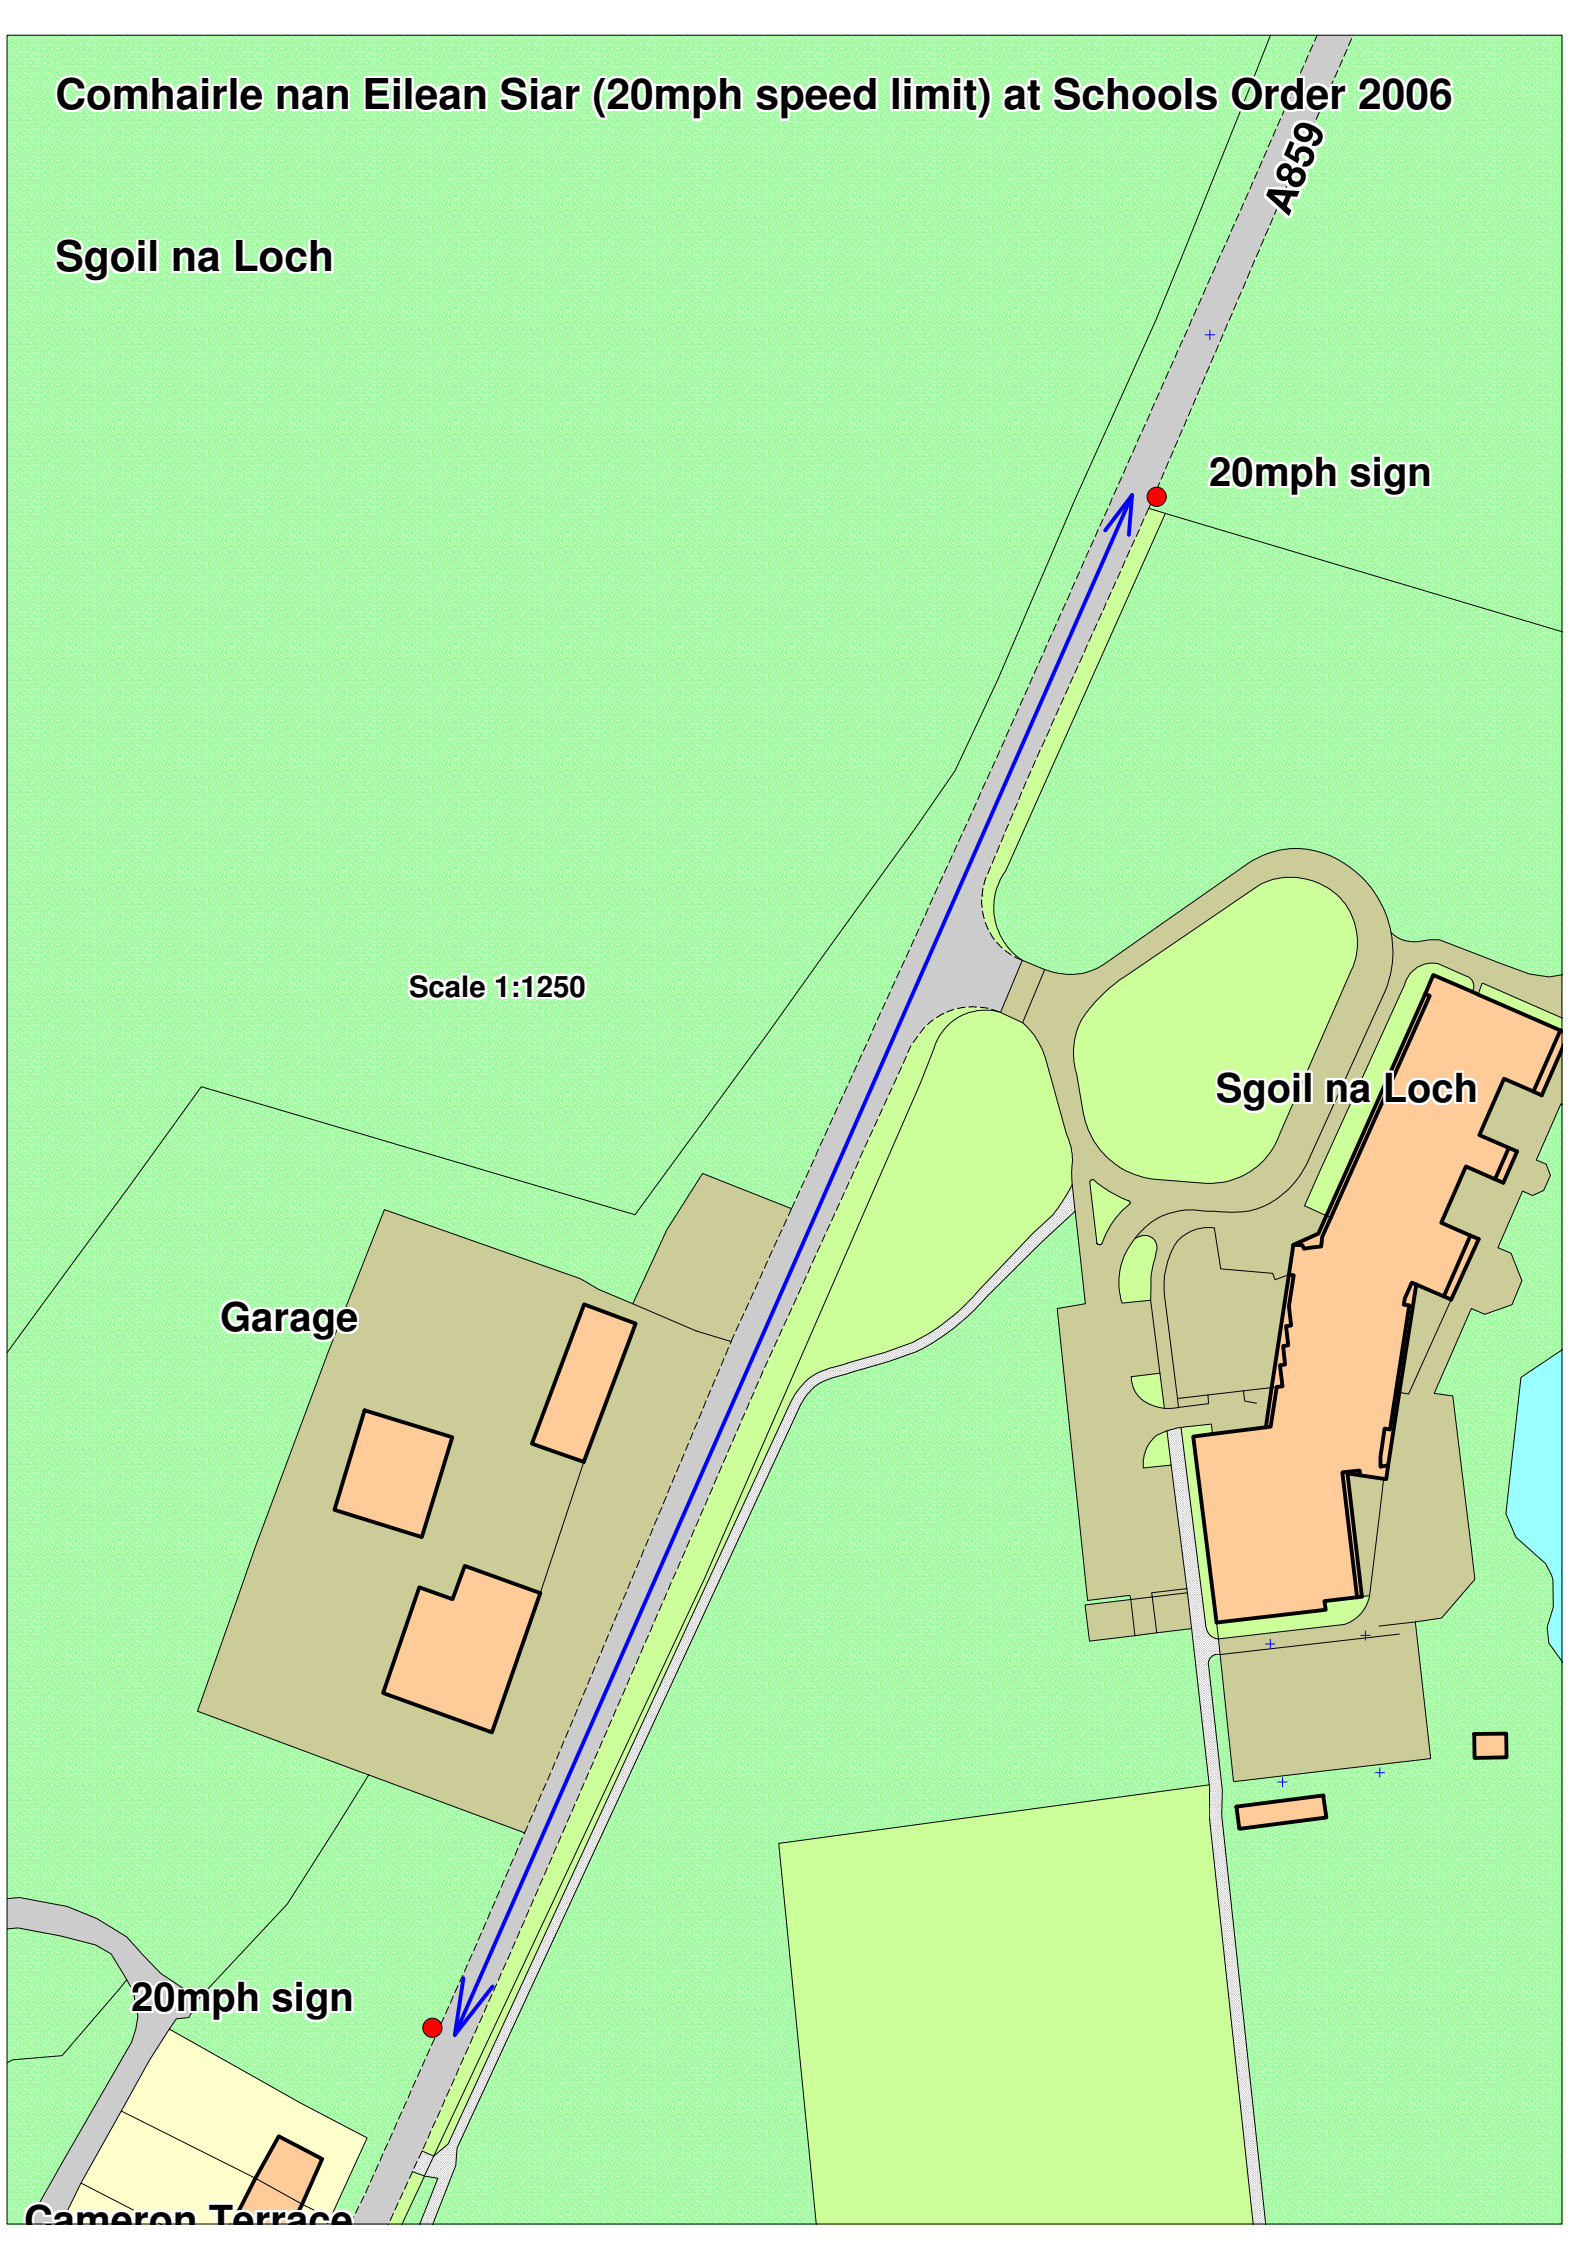

# Comhairle nan Eilean Siar (20mph speed limit) at Schools Order 2006

## Sgoil na Loch

Scale 1:1250

20mph sign

Sgoil na Loch

Garage

20mph sign

Cameron Terrace