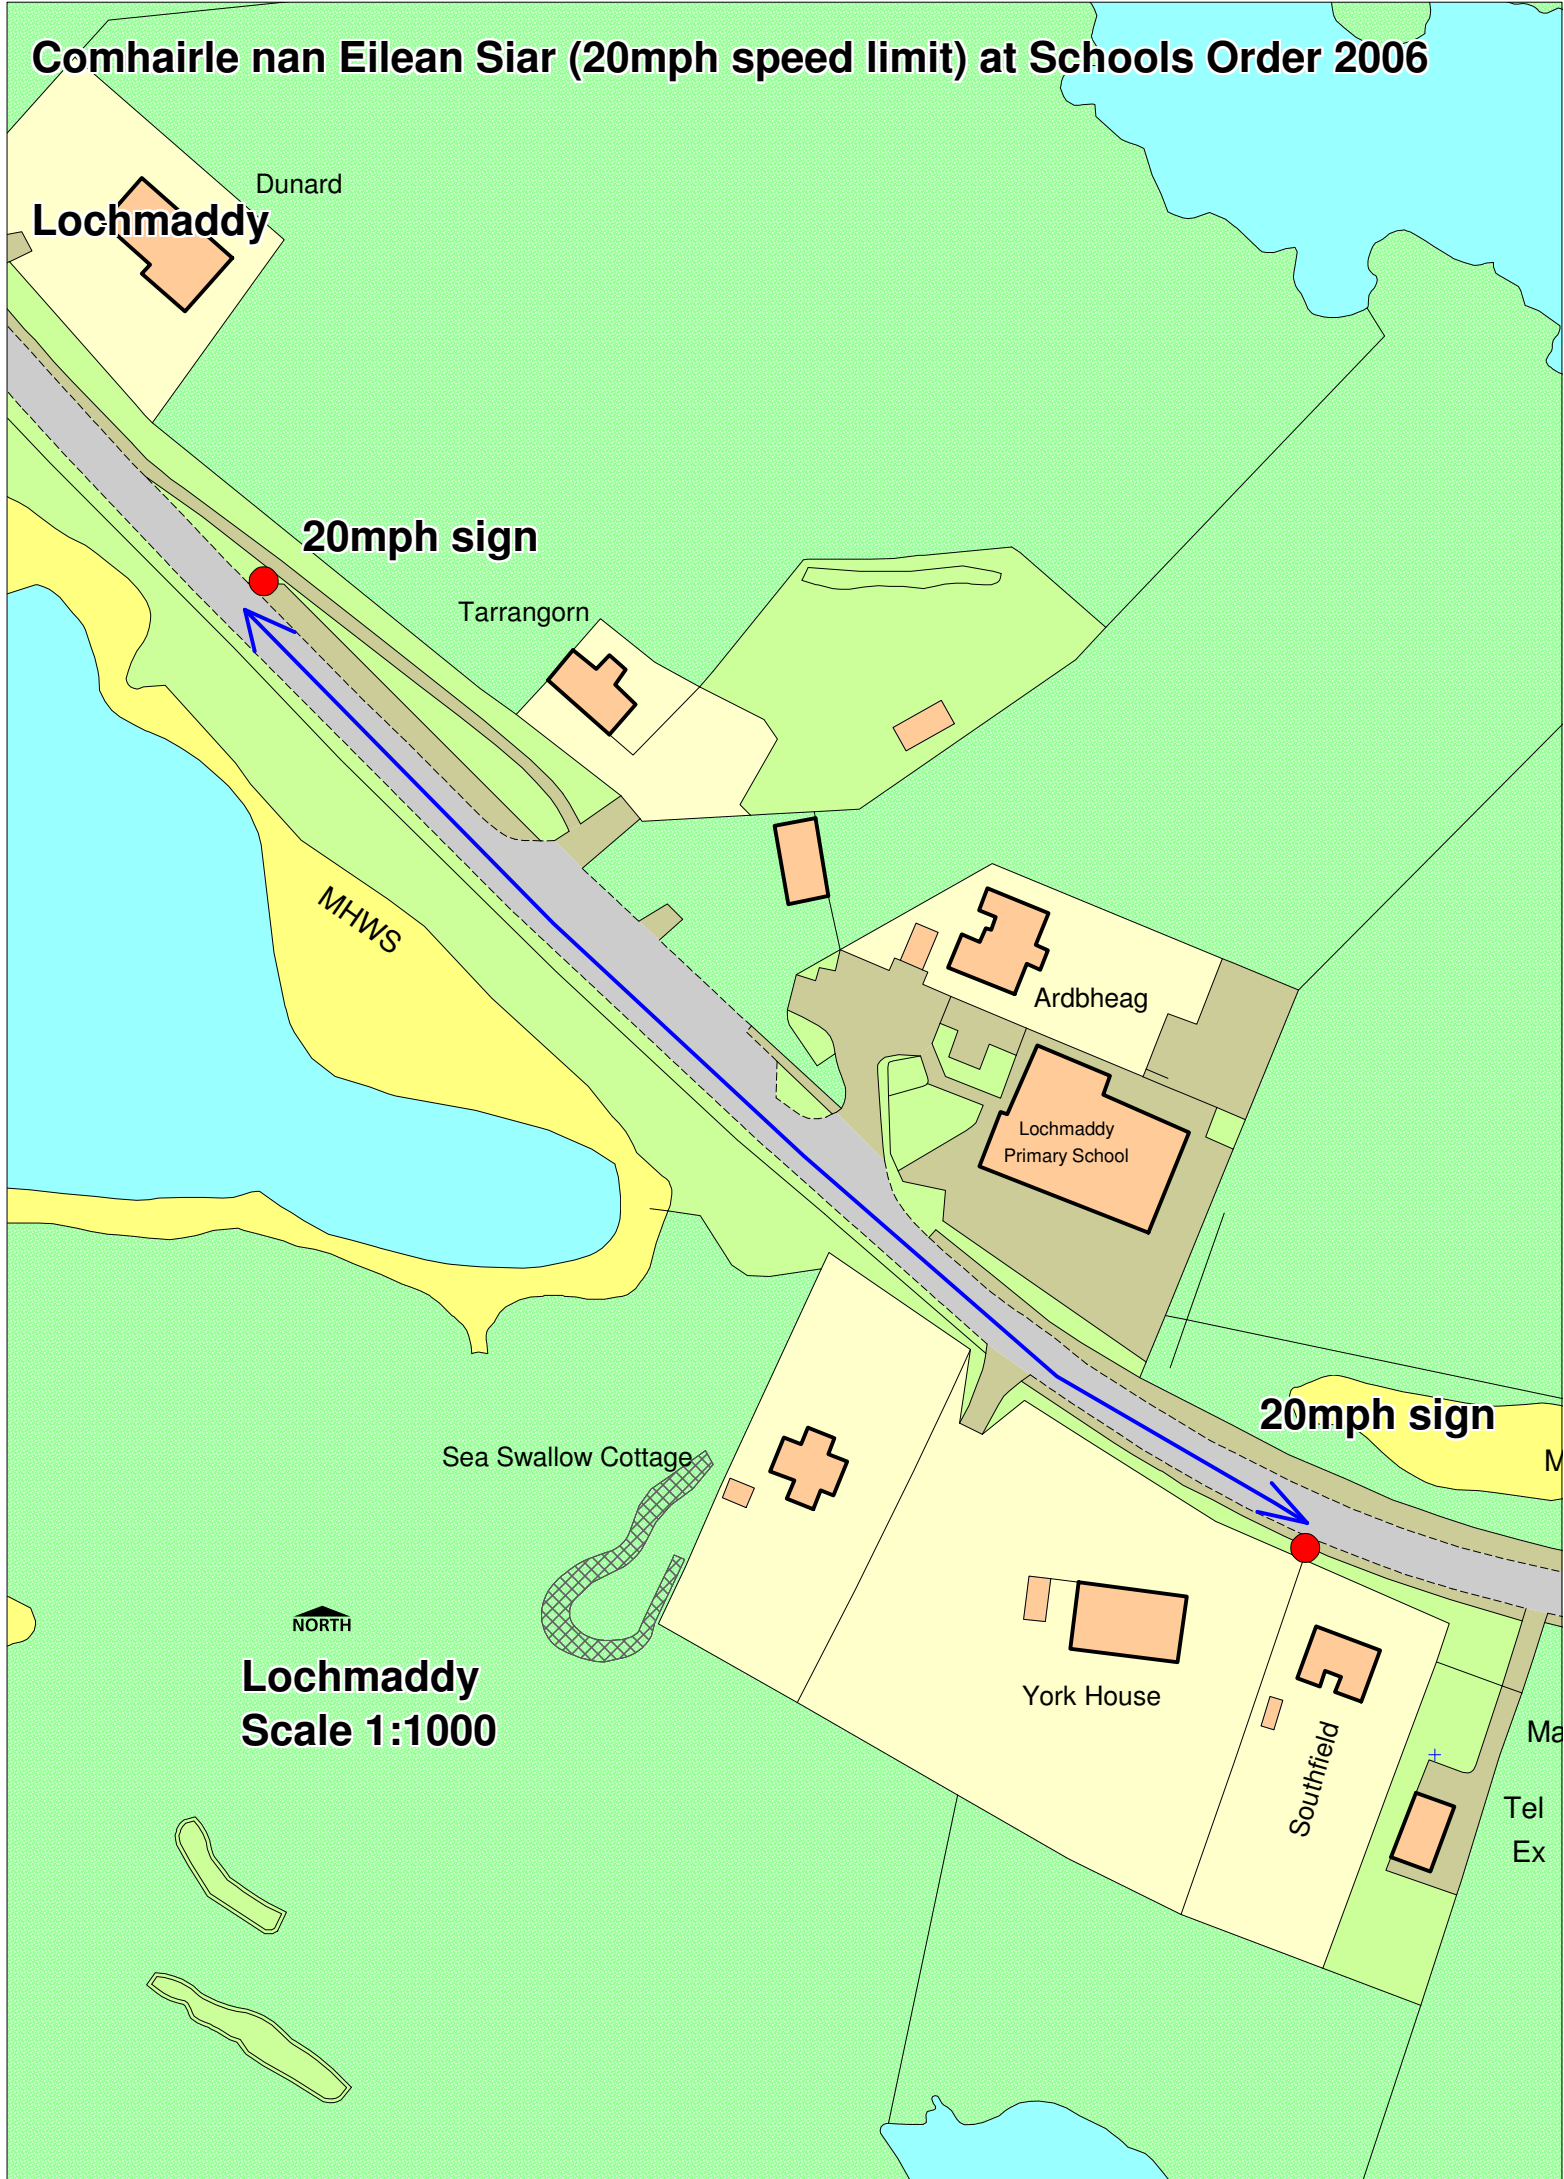

# Comhairle nan Eilean Siar (20mph speed limit) at Schools Order 2006

Dunard  
**Lochmaddy**

**20mph sign**

Tarrangorn

MHWS

Ardbheag

Lochmaddy  
Primary School

**20mph sign**

Sea Swallow Cottage

NORTH

**Lochmaddy**  
**Scale 1:1000**

York House

Southfield

Ma  
Tel  
Ex