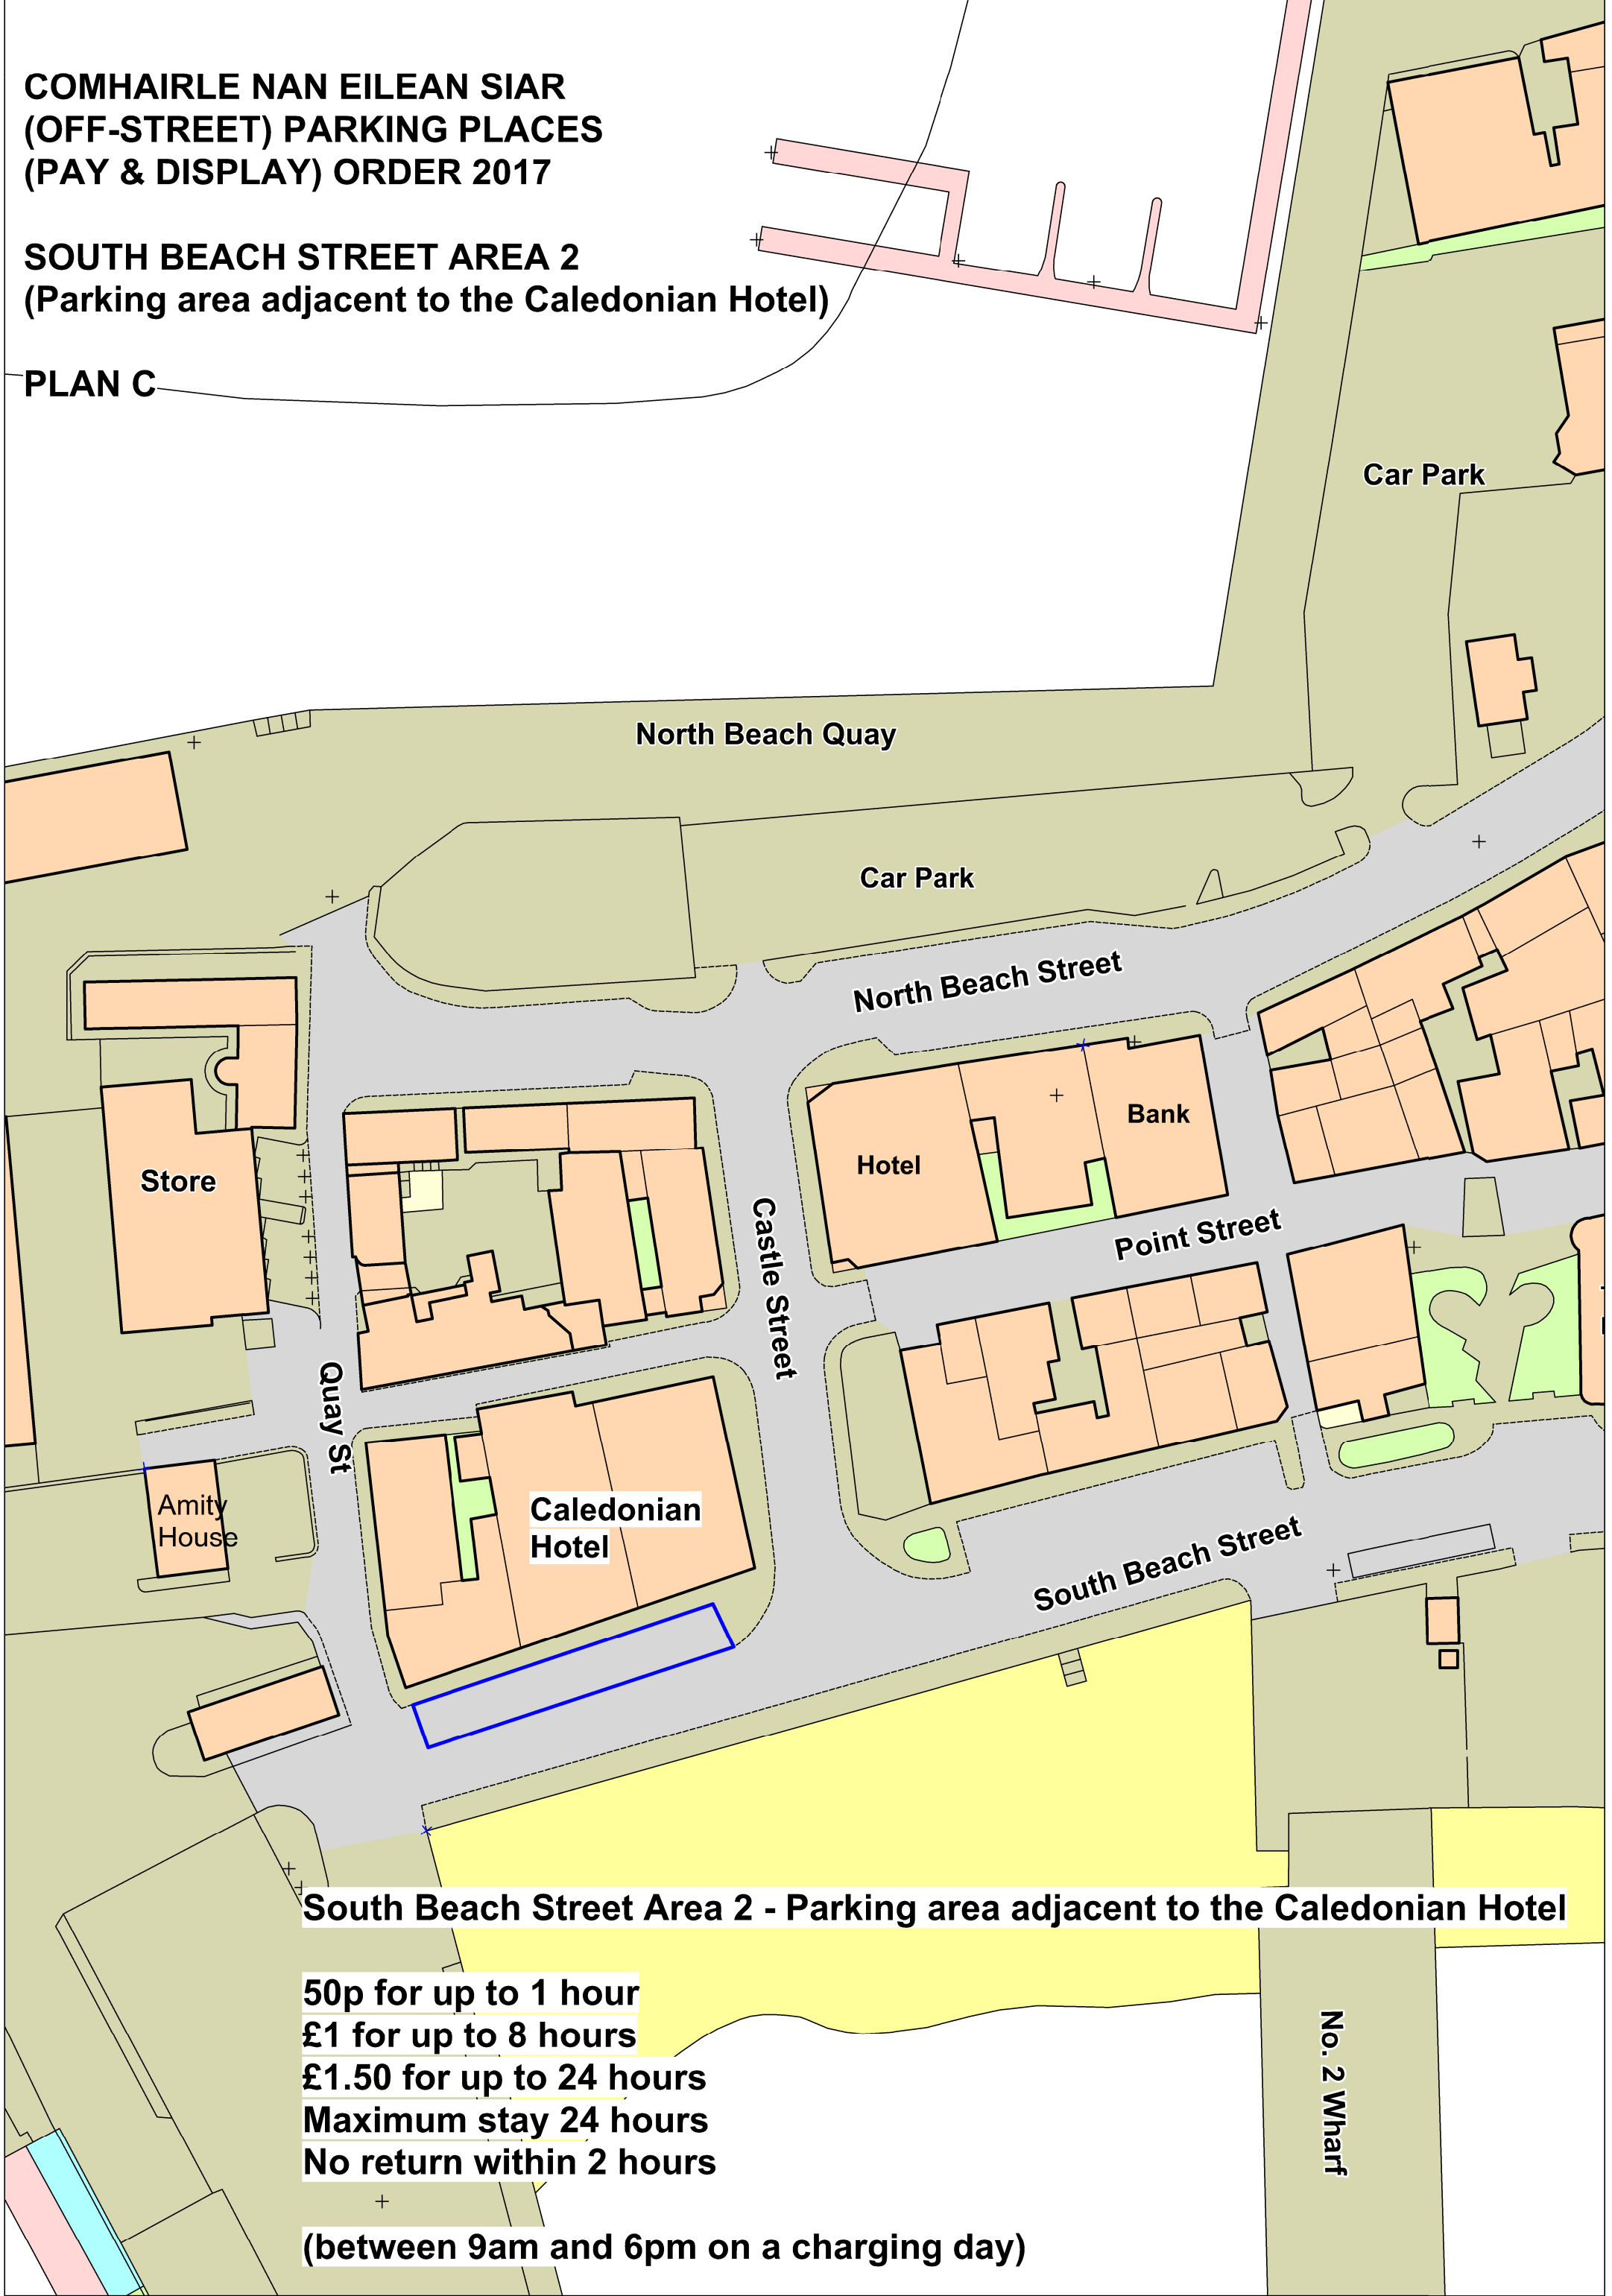

**COMHAIRLE NAN EILEAN SIAR  
(OFF-STREET) PARKING PLACES  
(PAY & DISPLAY) ORDER 2017**

**SOUTH BEACH STREET AREA 2  
(Parking area adjacent to the Caledonian Hotel)**

**PLAN C**

**South Beach Street Area 2 - Parking area adjacent to the Caledonian Hotel**

- 50p for up to 1 hour**
- £1 for up to 8 hours**
- £1.50 for up to 24 hours**
- Maximum stay 24 hours**
- No return within 2 hours**

**(between 9am and 6pm on a charging day)**