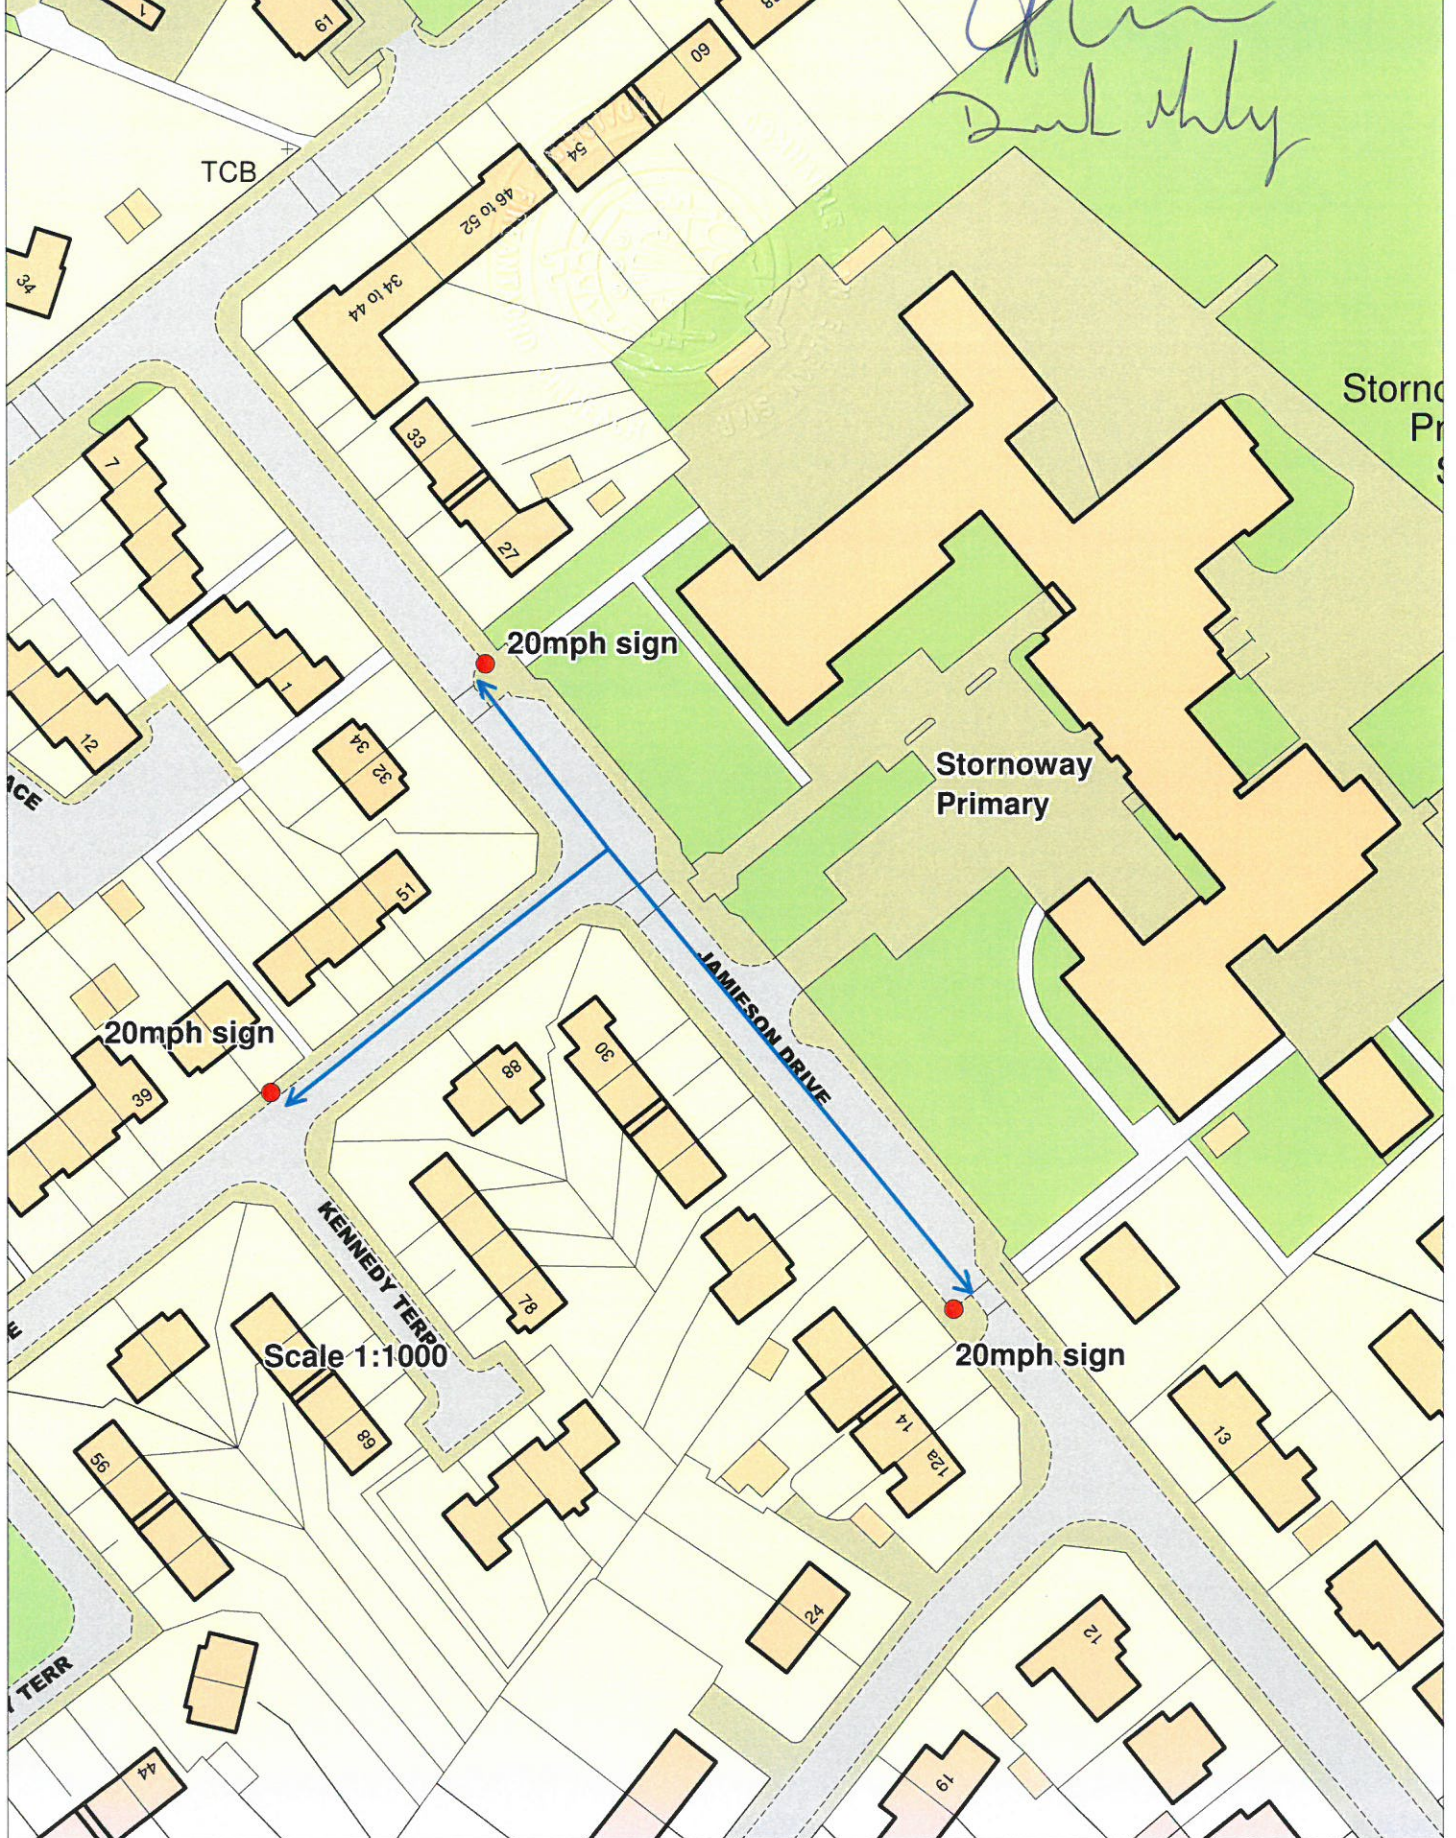

Comhairle nan Eilean Siar (20mph speed limit) at Schools Order 2006
(Amendment No.1) Order 2013

Stornoway Primary

*Don't make it
of the
Sul only*

Scale 1:1000

20mph sign

20mph sign

Stornoway Primary

20mph sign