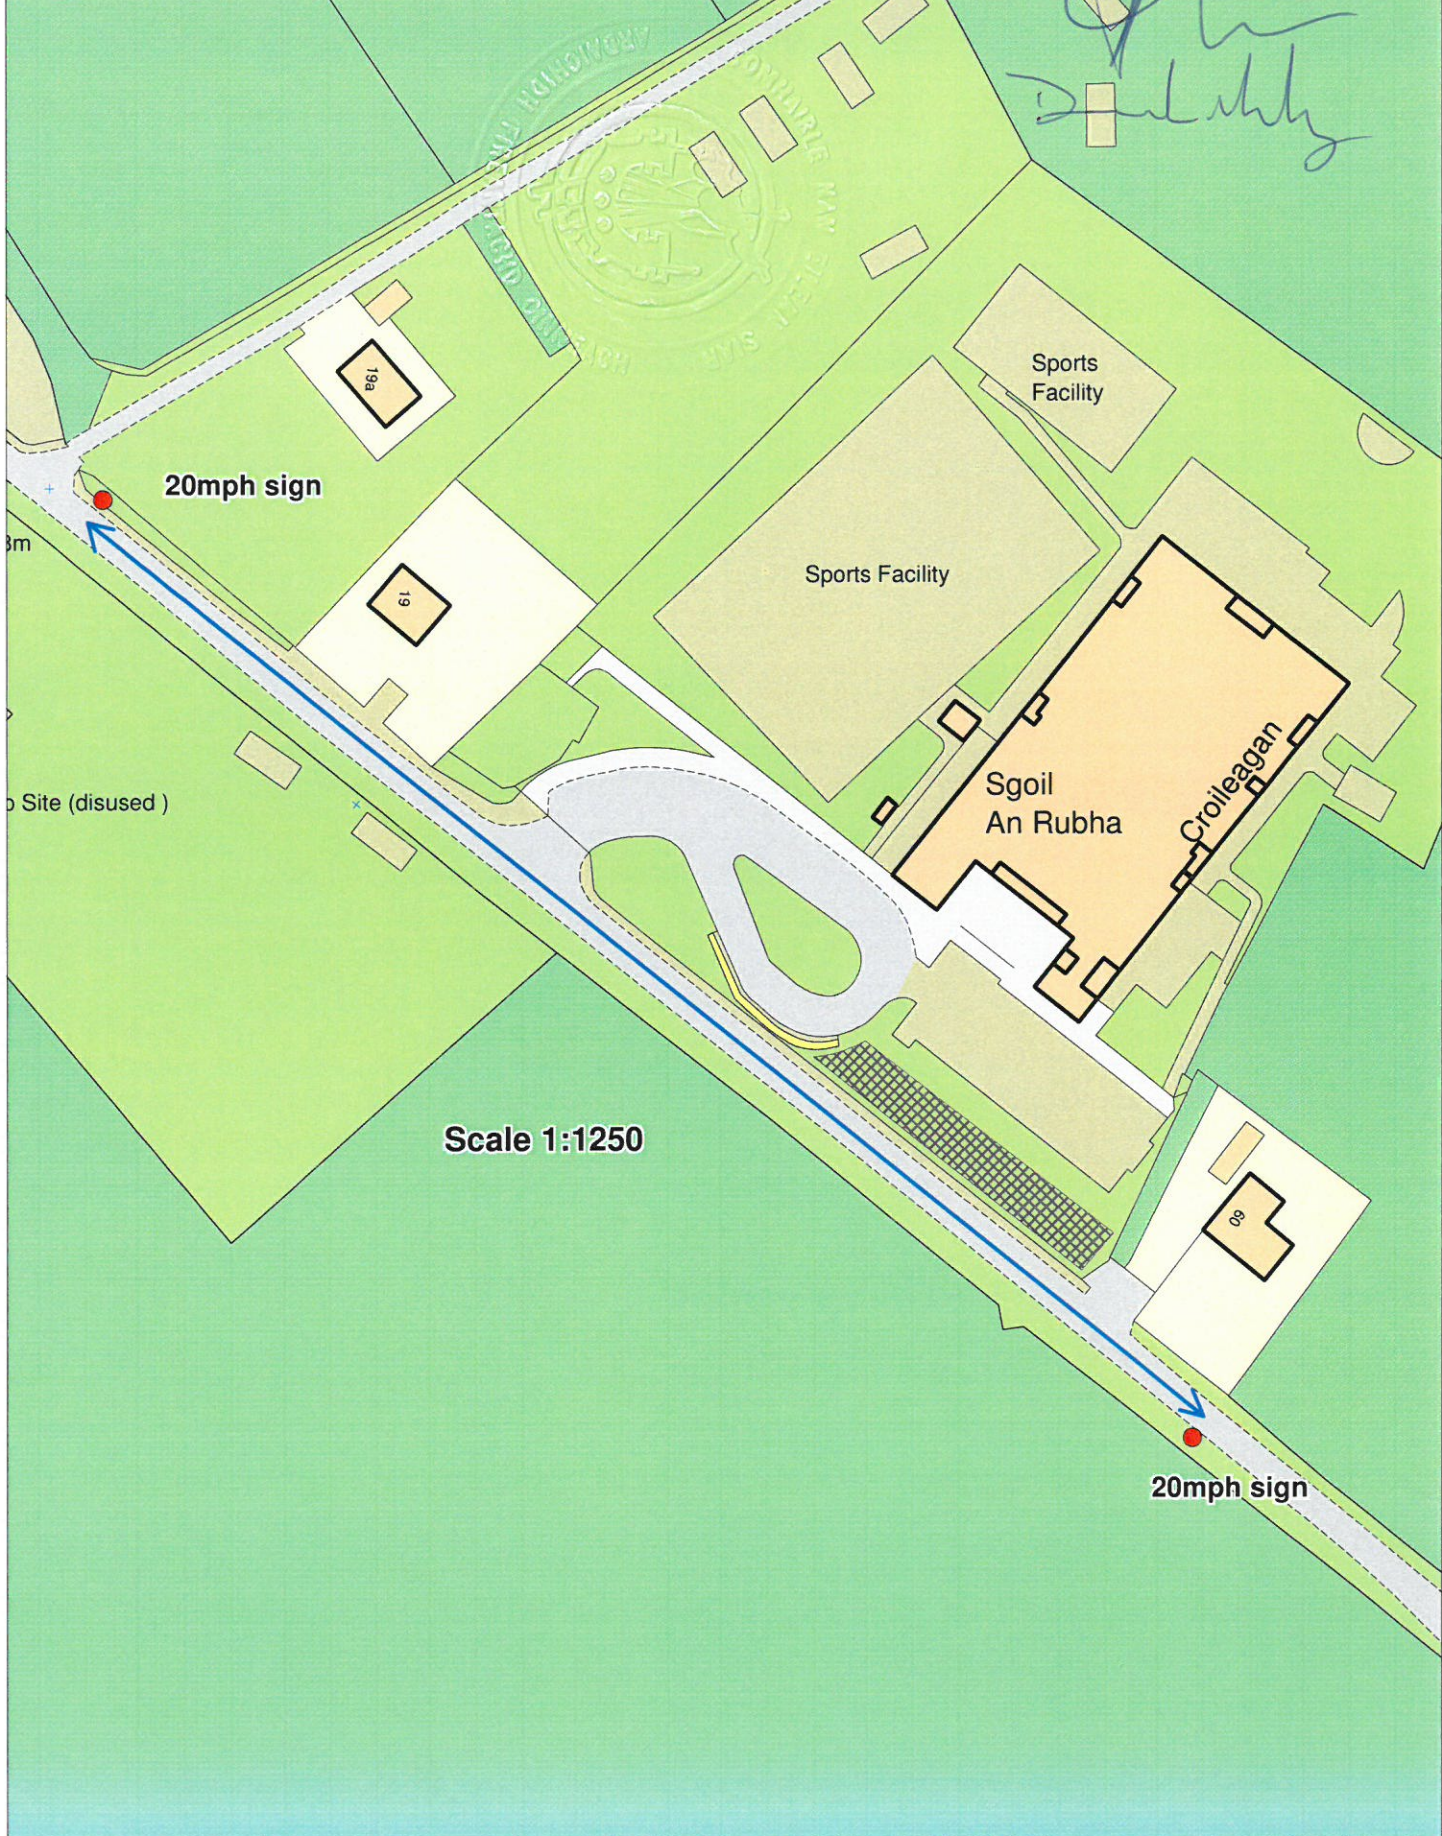

**Comhairle nan Eilean Siar (20mph speed limit) at Schools Order 2006
(Amendment No.1) Order 2013**

Sgoil an Rubha

Don 20mhaigh
D. Lally

Scale 1:1250

20mph sign

20mph sign