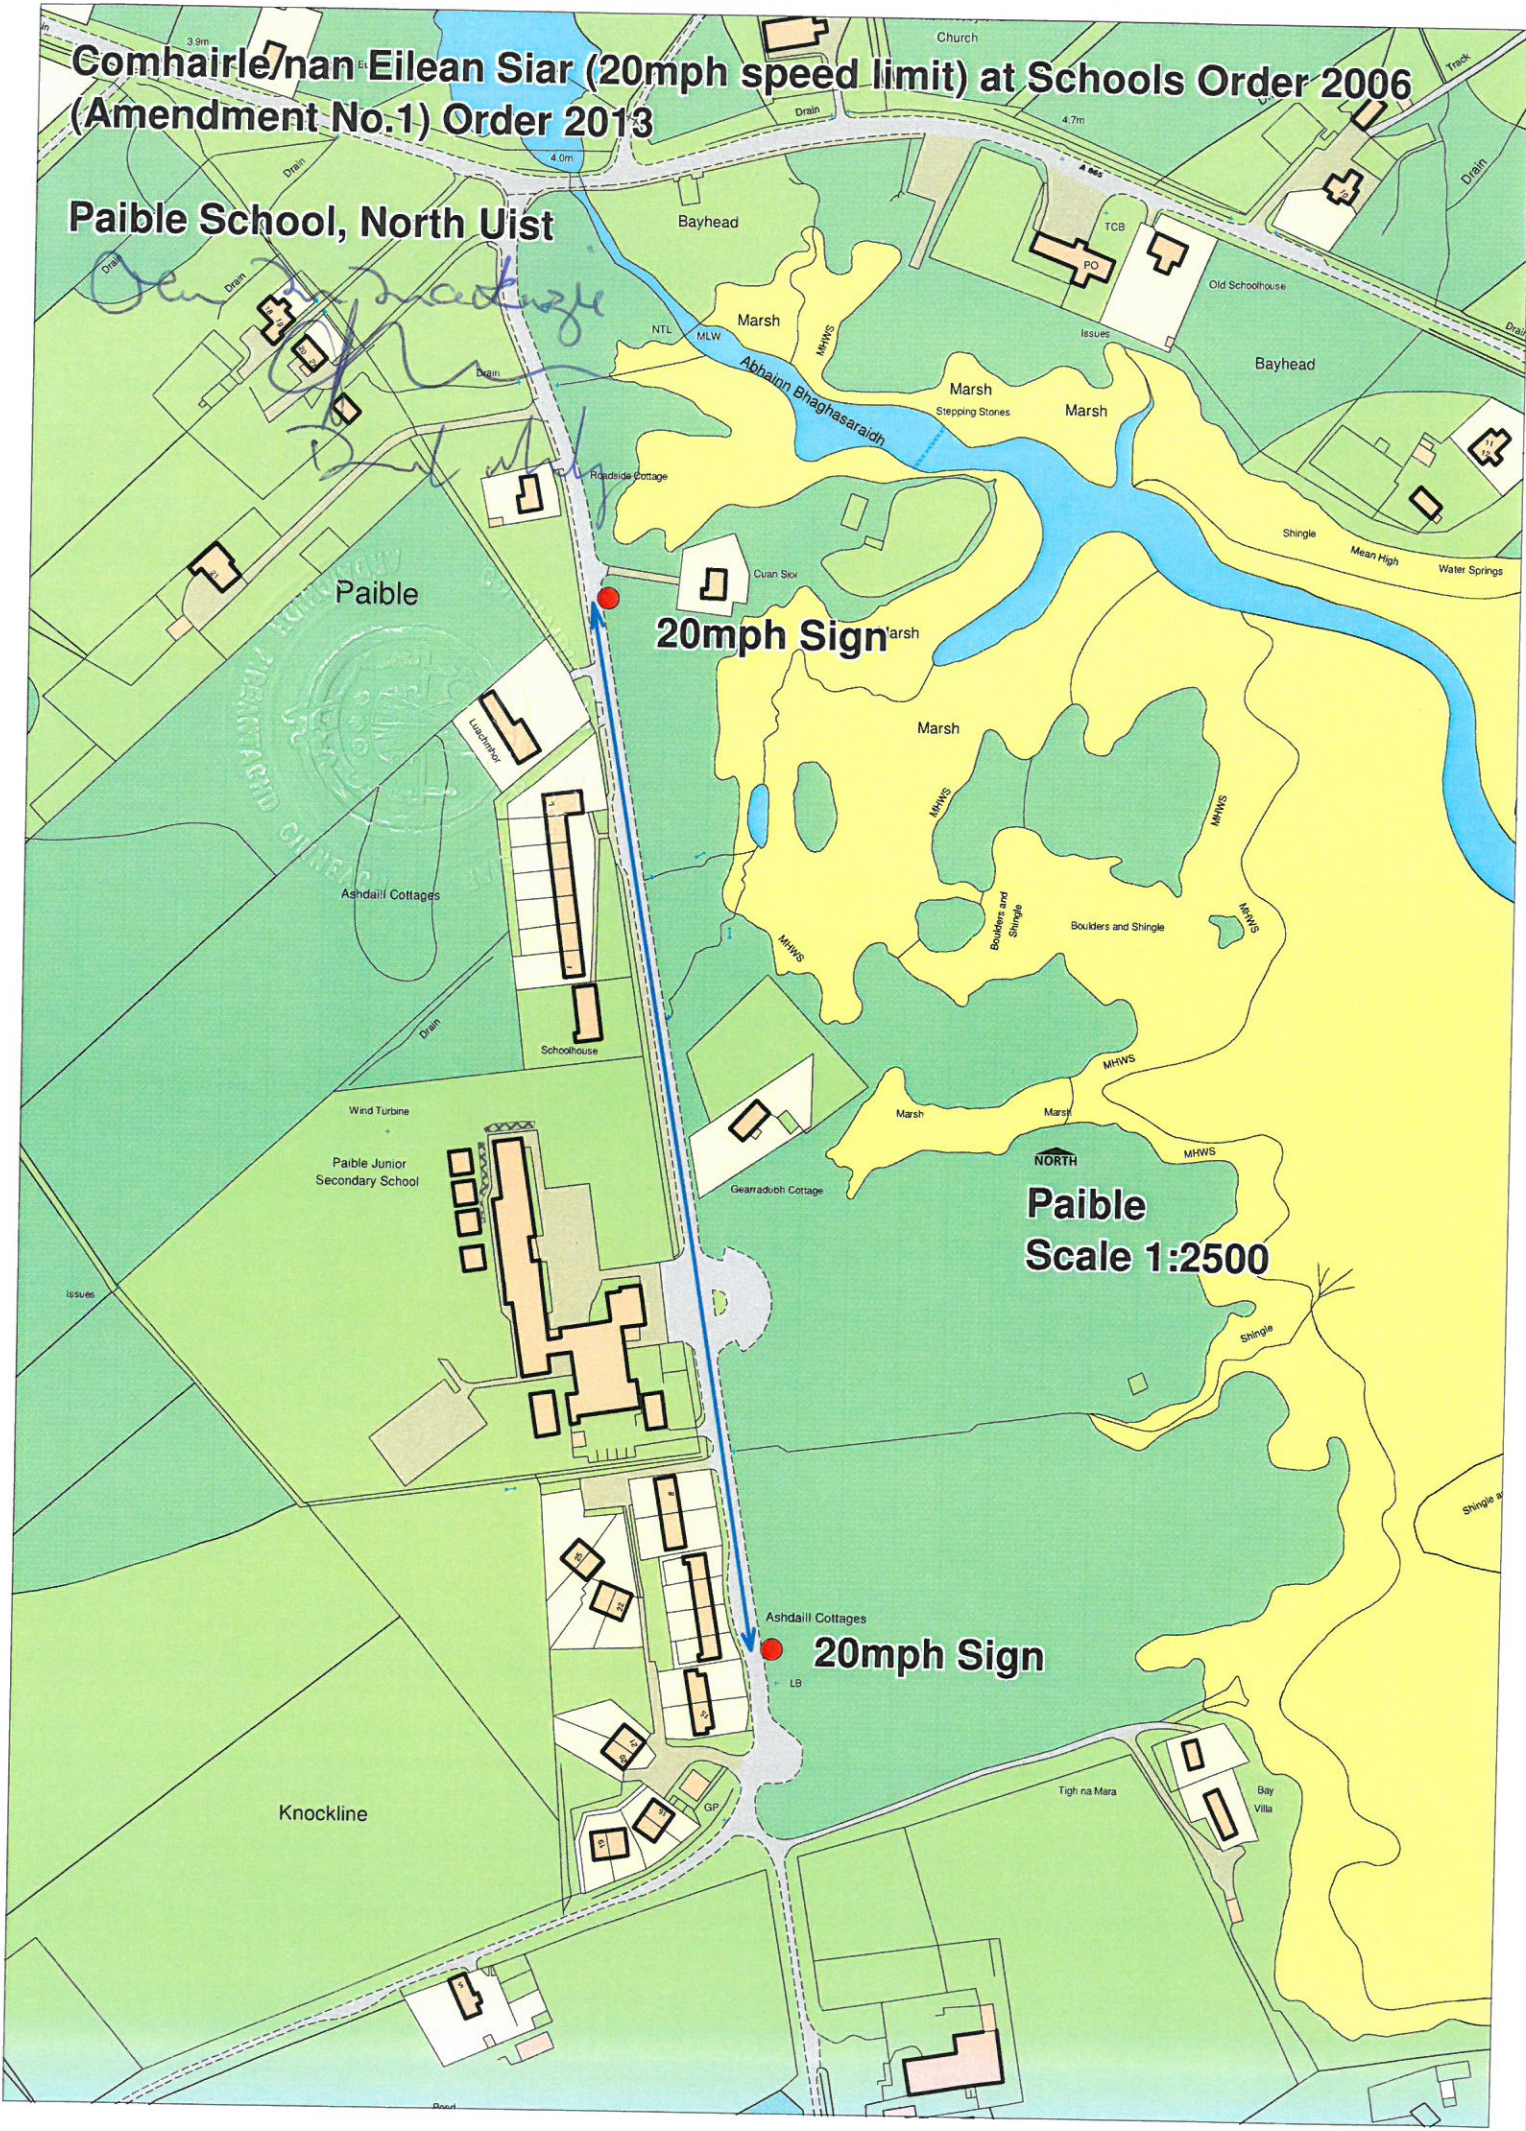

**Comhairle nan Eilean Siar (20mph speed limit) at Schools Order 2006
(Amendment No.1) Order 2013**

Paible School, North Uist

20mph Sign

**Paible
Scale 1:2500**

20mph Sign

Knockline