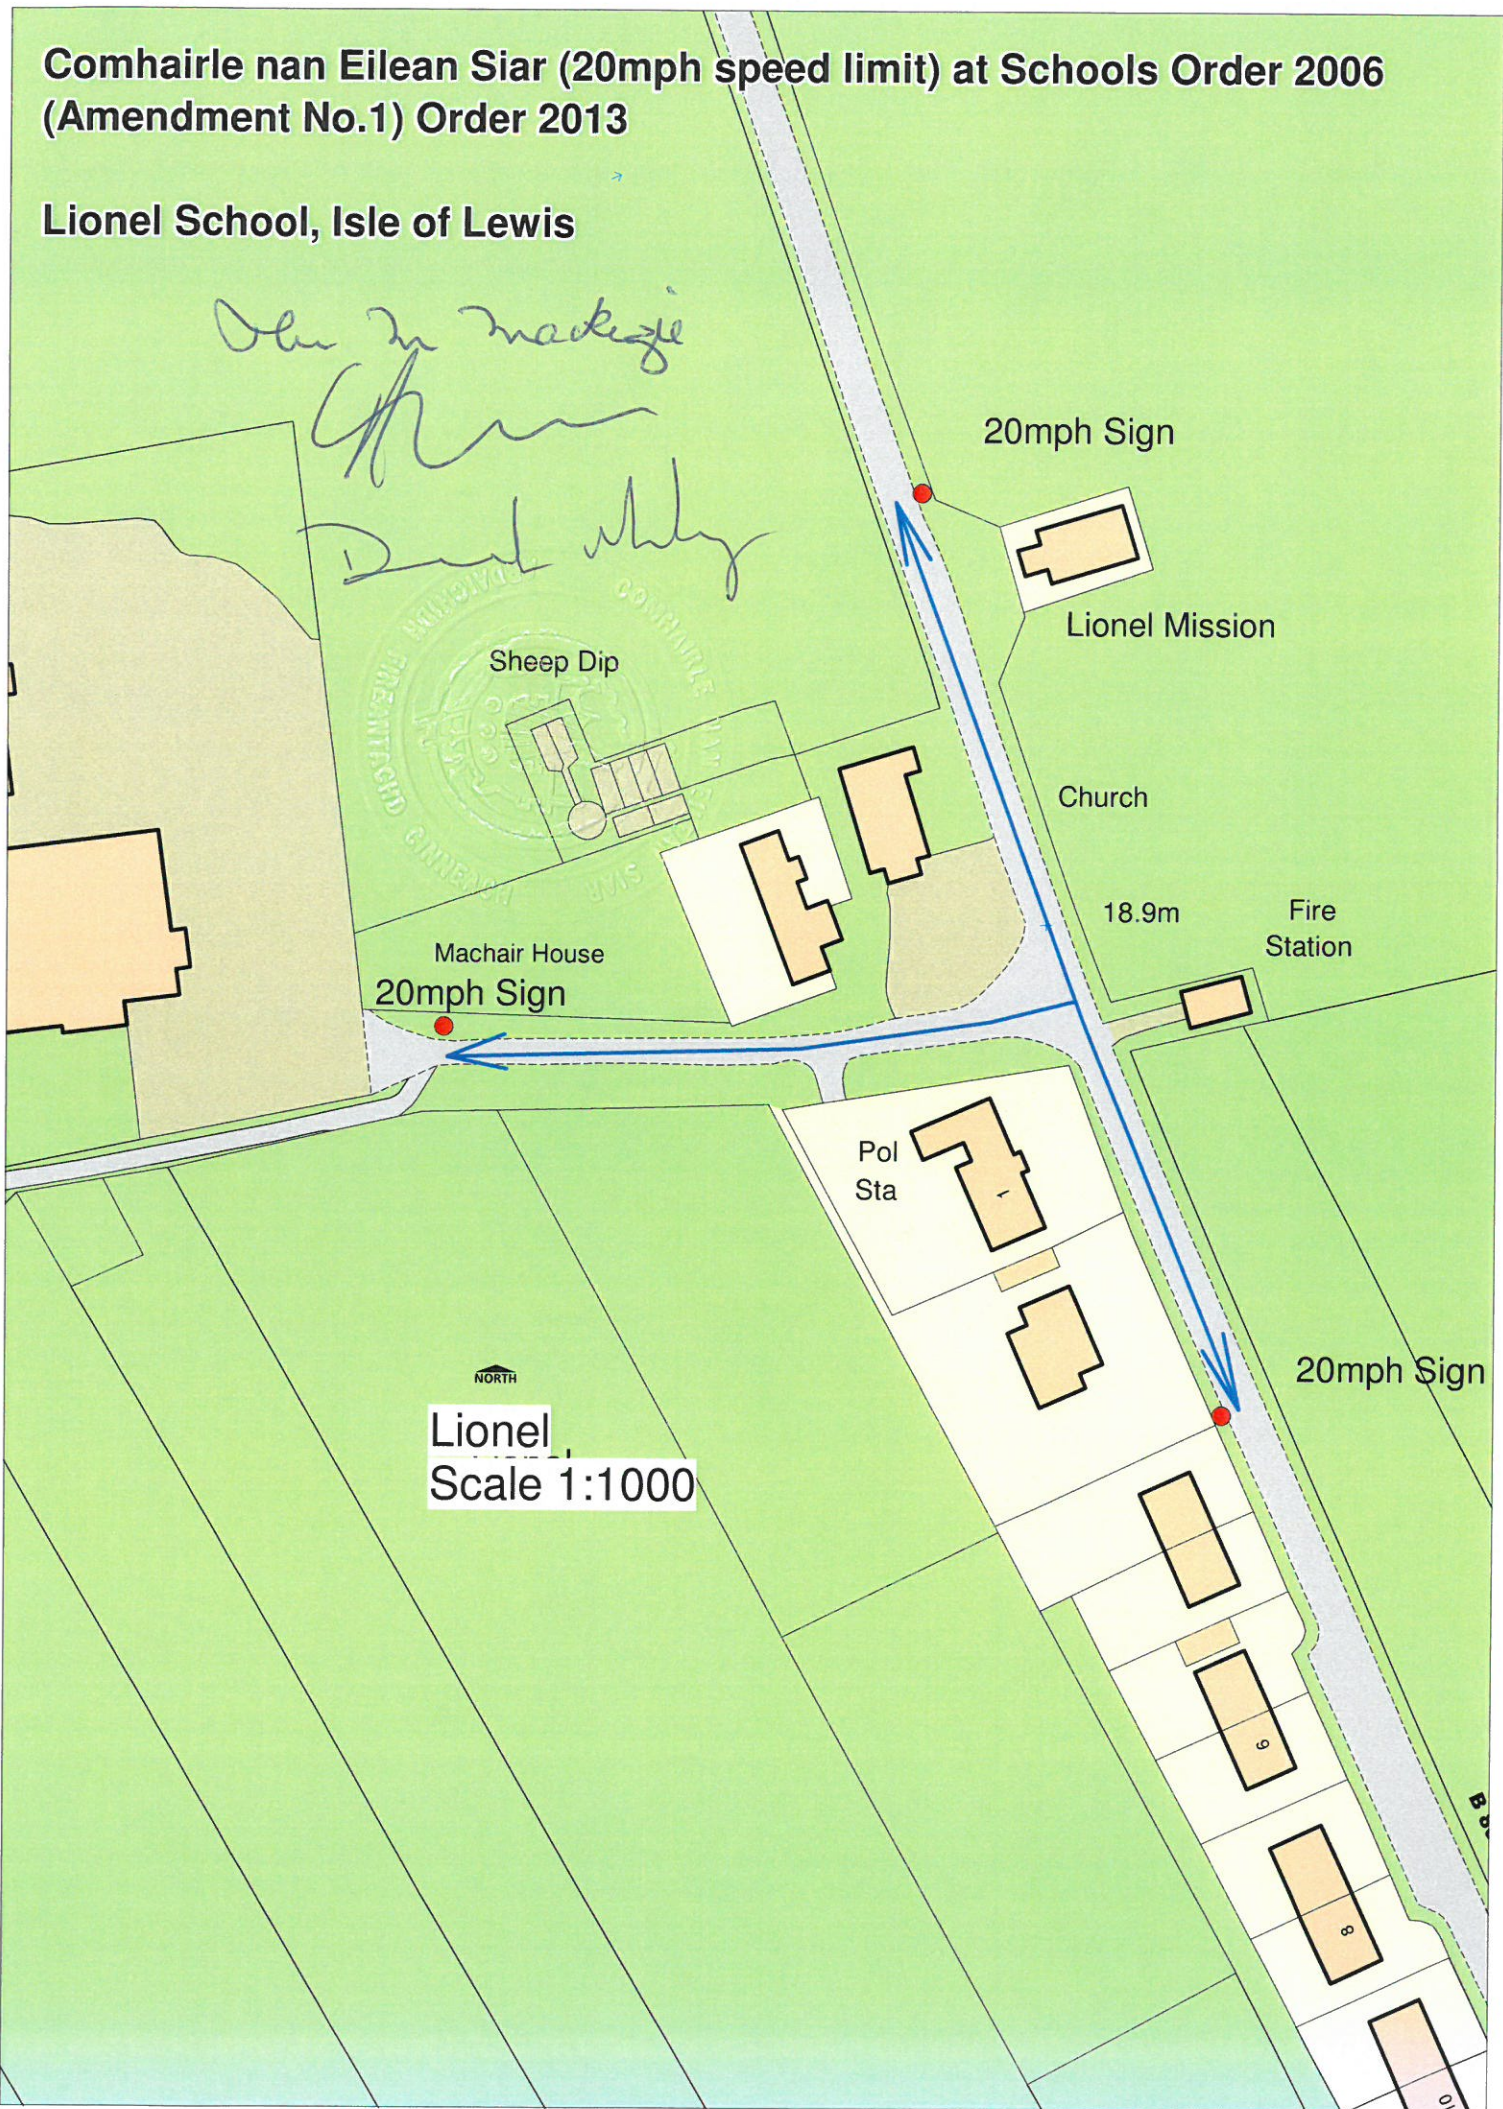

**Comhairle nan Eilean Siar (20mph speed limit) at Schools Order 2006  
(Amendment No.1) Order 2013**

**Lionel School, Isle of Lewis**

*Obair na màrtaige  
Ghàrran  
Dùn Mhàrtaige*

Sheep Dip

20mph Sign

Lionel Mission

Church

18.9m

Fire Station

Machair House  
20mph Sign

Pol Sta

20mph Sign

Lionel  
Scale 1:1000