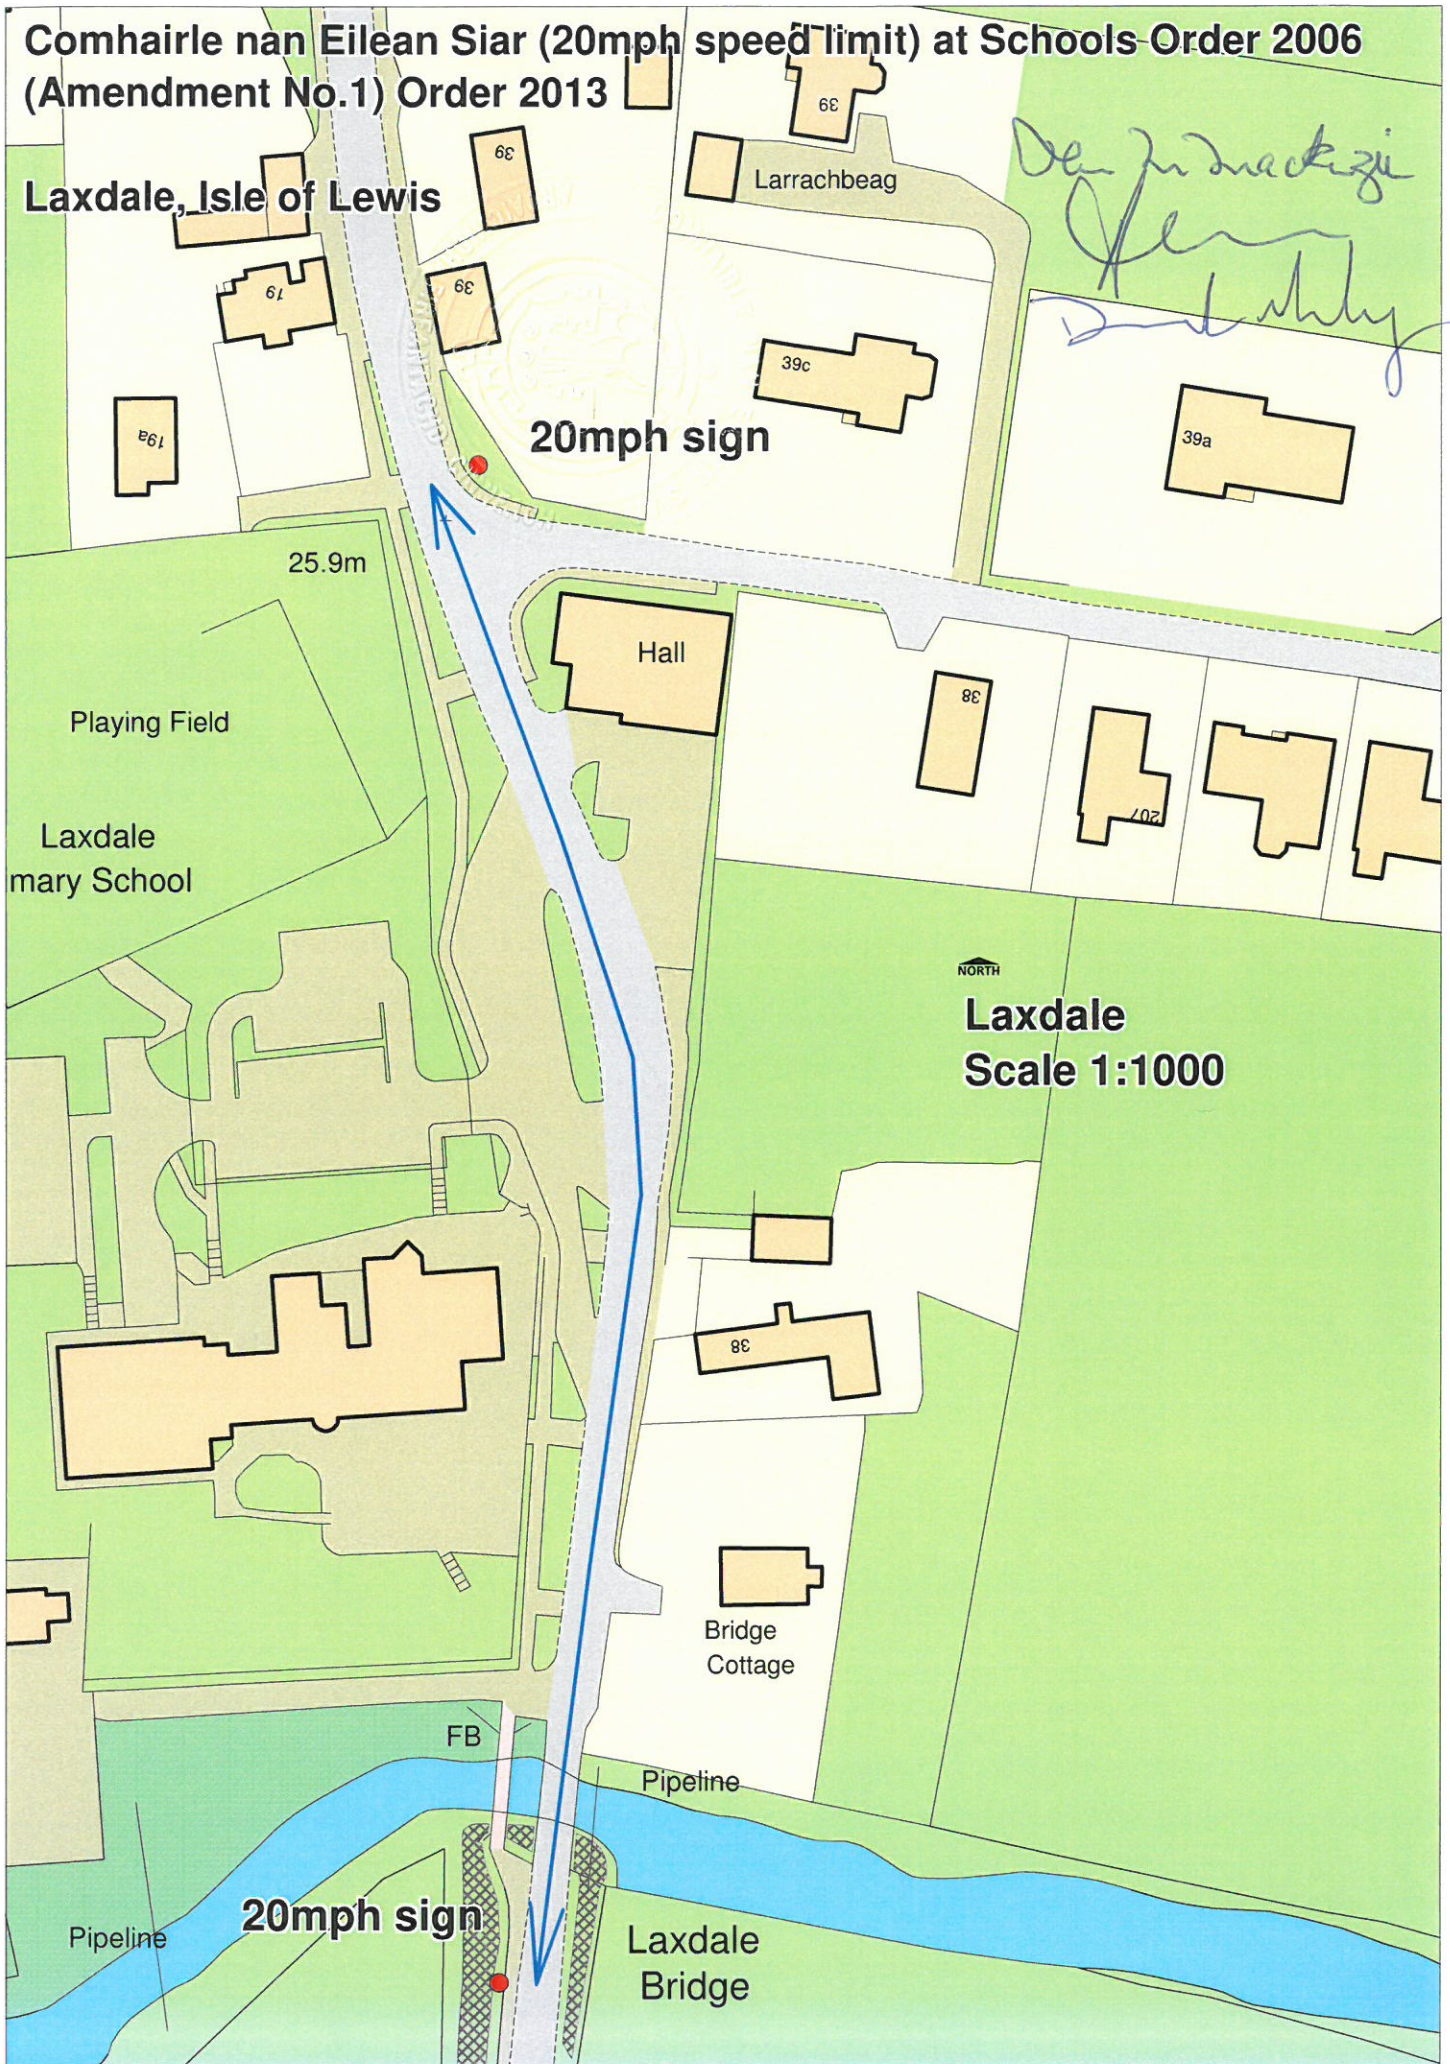

**Comhairle nan Eilean Siar (20mph speed limit) at Schools-Order 2006
(Amendment No.1) Order 2013**

Laxdale, Isle of Lewis

20mph sign

25.9m

Playing Field

Laxdale
mary School

Hall

Larrachbeag

NORTH

**Laxdale
Scale 1:1000**

Bridge
Cottage

Pipeline

FB

20mph sign

Pipeline

Laxdale
Bridge