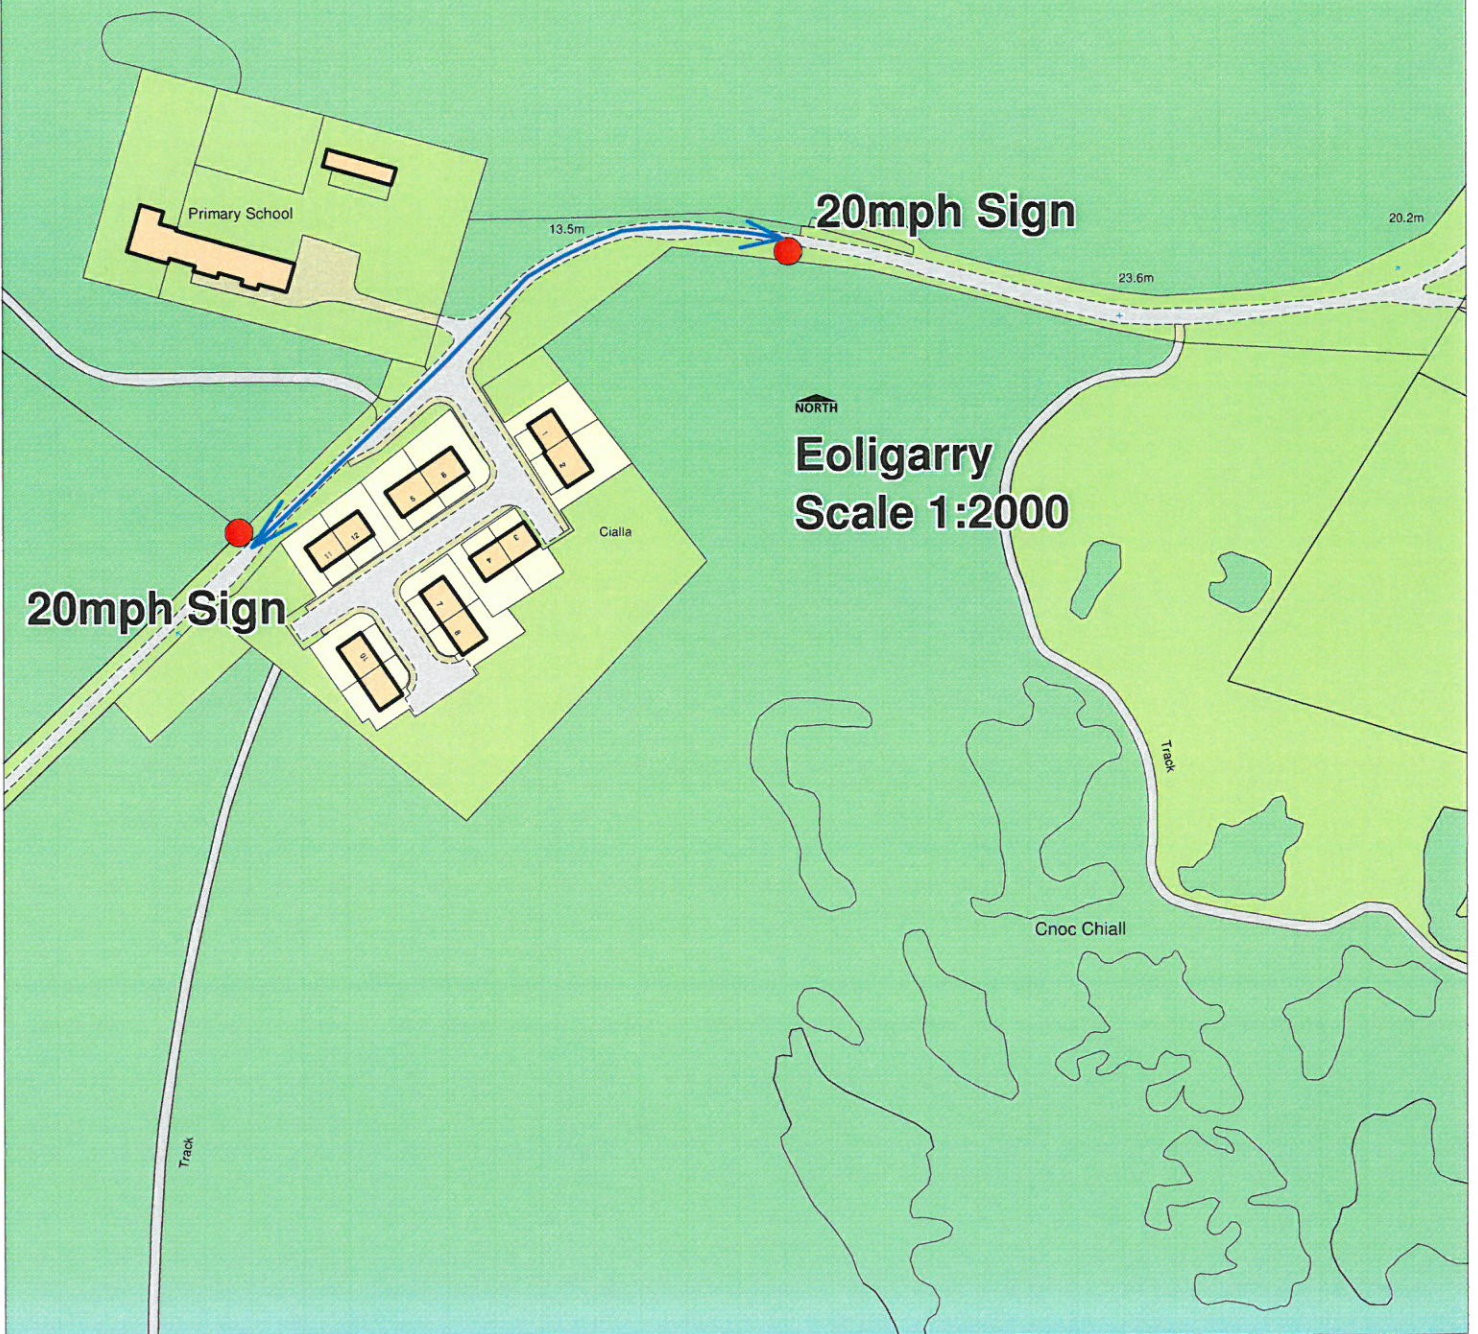

Comhairle nan Eilean Siar (20mph speed limit) at Schools Order 2006 (Amendment No.1) Order 2013

Eoligarry School, Barra

Bealach an Da Bheilinn

*De 20 mackuige
Ker
Dun Mhuir*

Eolaigearraidh

NORTH
Eoligarry
Scale 1:2000