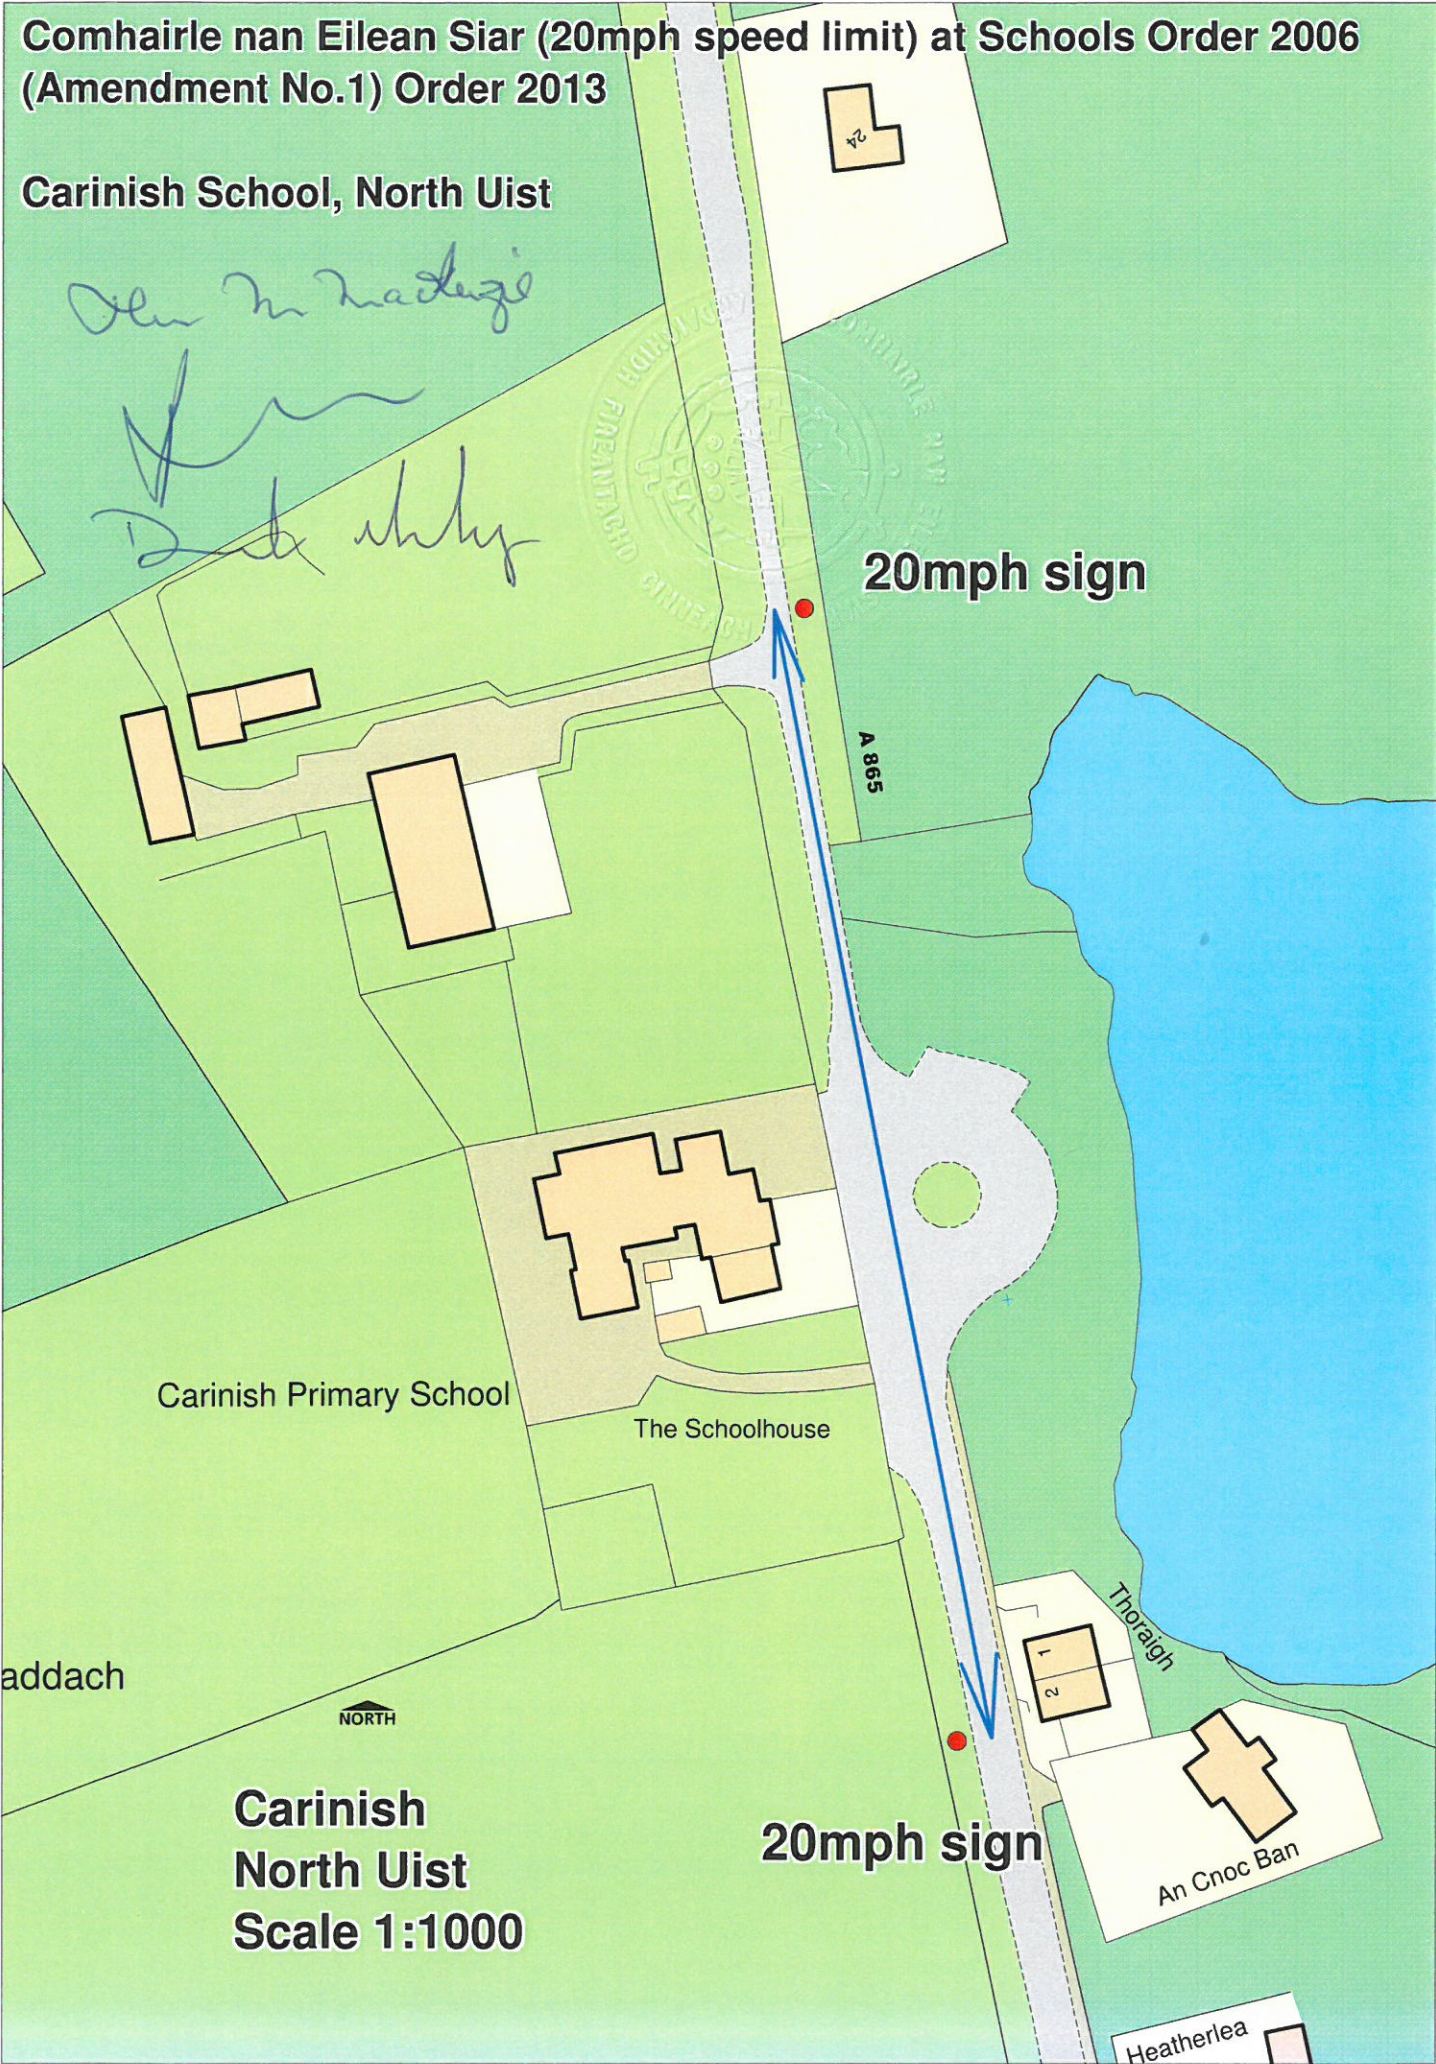

**Comhairle nan Eilean Siar (20mph speed limit) at Schools Order 2006  
(Amendment No.1) Order 2013**

**Carinish School, North Uist**

*Olun na Macaige*  
*Dea shly*

**20mph sign**

A 865

Carinish Primary School

The Schoolhouse

Thoraigh

**20mph sign**

An Cnoc Ban

Heatherlea

**Carinish  
North Uist  
Scale 1:1000**

addach