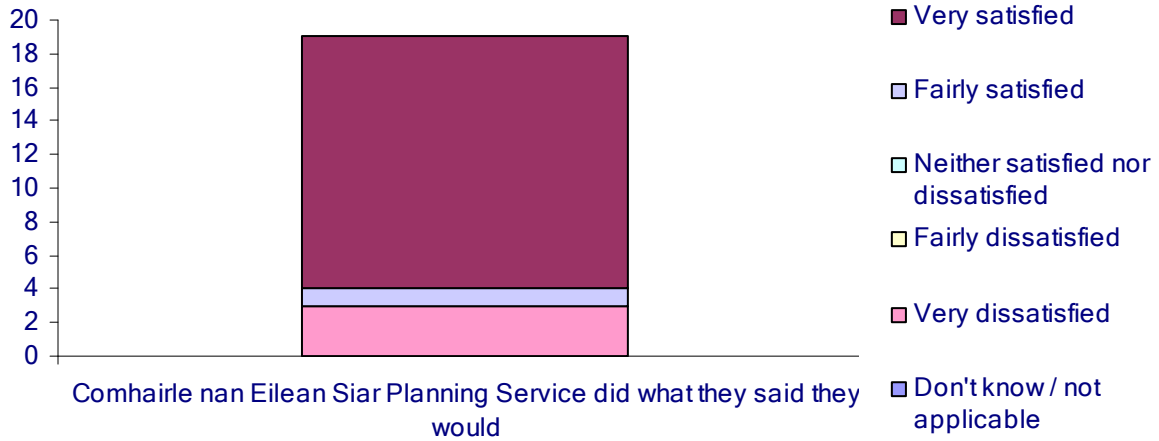

## Planning Service (Customer Satisfaction) April 2012 to March 2013

How satisfied or dissatisfied were you with...

Did you have any problems when dealing with Comhairle nan Eilean Siar Planning Service ?

How satisfied or dissatisfied were you with...