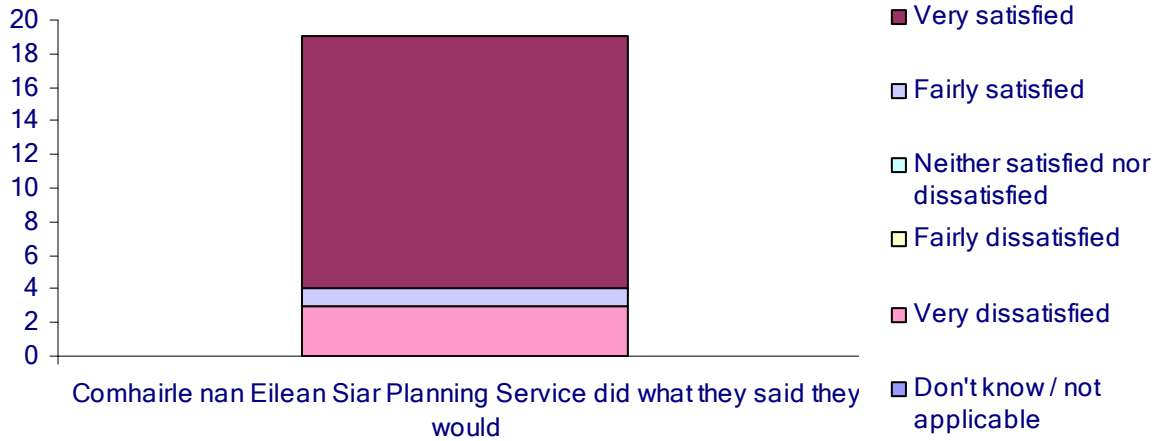

## Planning Service (Customer Satisfaction)

April 2012 to March 2013

How satisfied or dissatisfied were you with...

Did you have any problems when dealing with Comhairle nan Eilean Siar Planning Service ?

How satisfied or dissatisfied were you with...