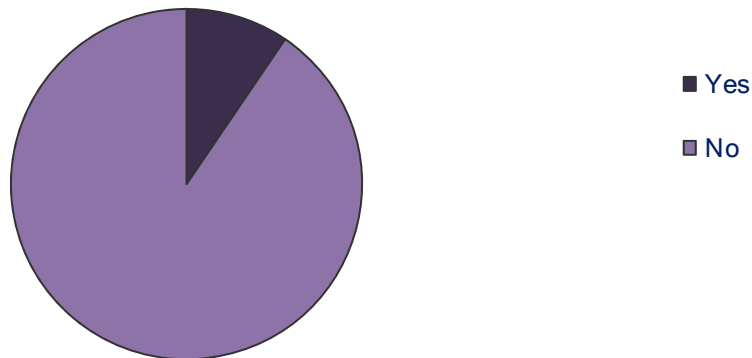

Planning Service (Customer Satisfaction) April 2013 to March 2014

How satisfied or dissatisfied were you with...

Did you have any problems when dealing with Comhairle nan Eilean Siar Planning Service ?

How satisfied or dissatisfied were you with...