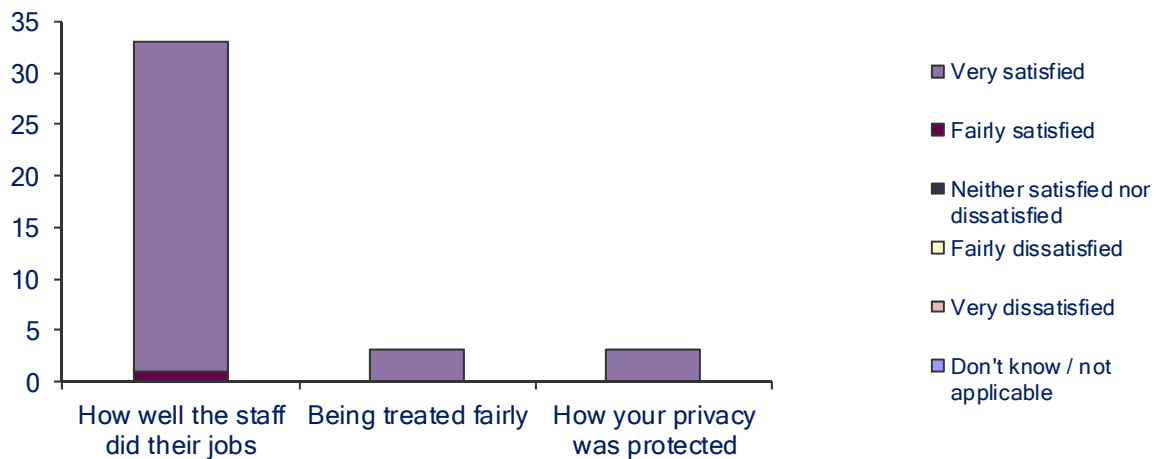

Planning Service (Customer Satisfaction) April 2013 to March 2014

How satisfied or dissatisfied were you with...

Did you have any problems when dealing with Comhairle nan Eilean Siar Planning Service ?

How satisfied or dissatisfied were you with...

Planning Service (Customer Satisfaction) April 2013 to March 2014

How satisfied or dissatisfied were you with...

How satisfied or dissatisfied were you with...

And finally, how satisfied or dissatisfied were you with...