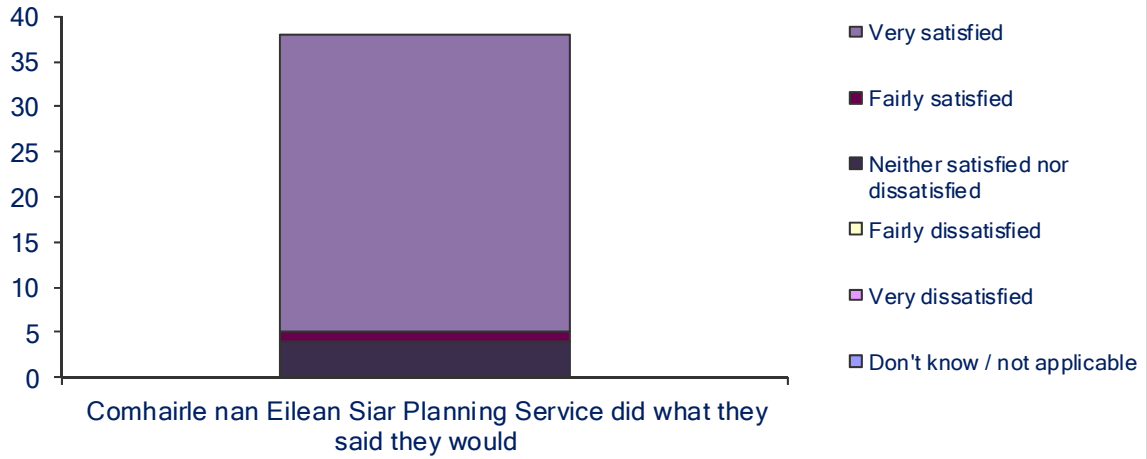

Planning Service (Customer Satisfaction) April 2013 to March 2014

How satisfied or dissatisfied were you with...

Did you have any problems when dealing with Comhairle nan Eilean Siar Planning Service ?

How satisfied or dissatisfied were you with...

Planning Service (Customer Satisfaction) April 2013 to March 2014

How satisfied or dissatisfied were you with...

How satisfied or dissatisfied were you with...

And finally, how satisfied or dissatisfied were you with...