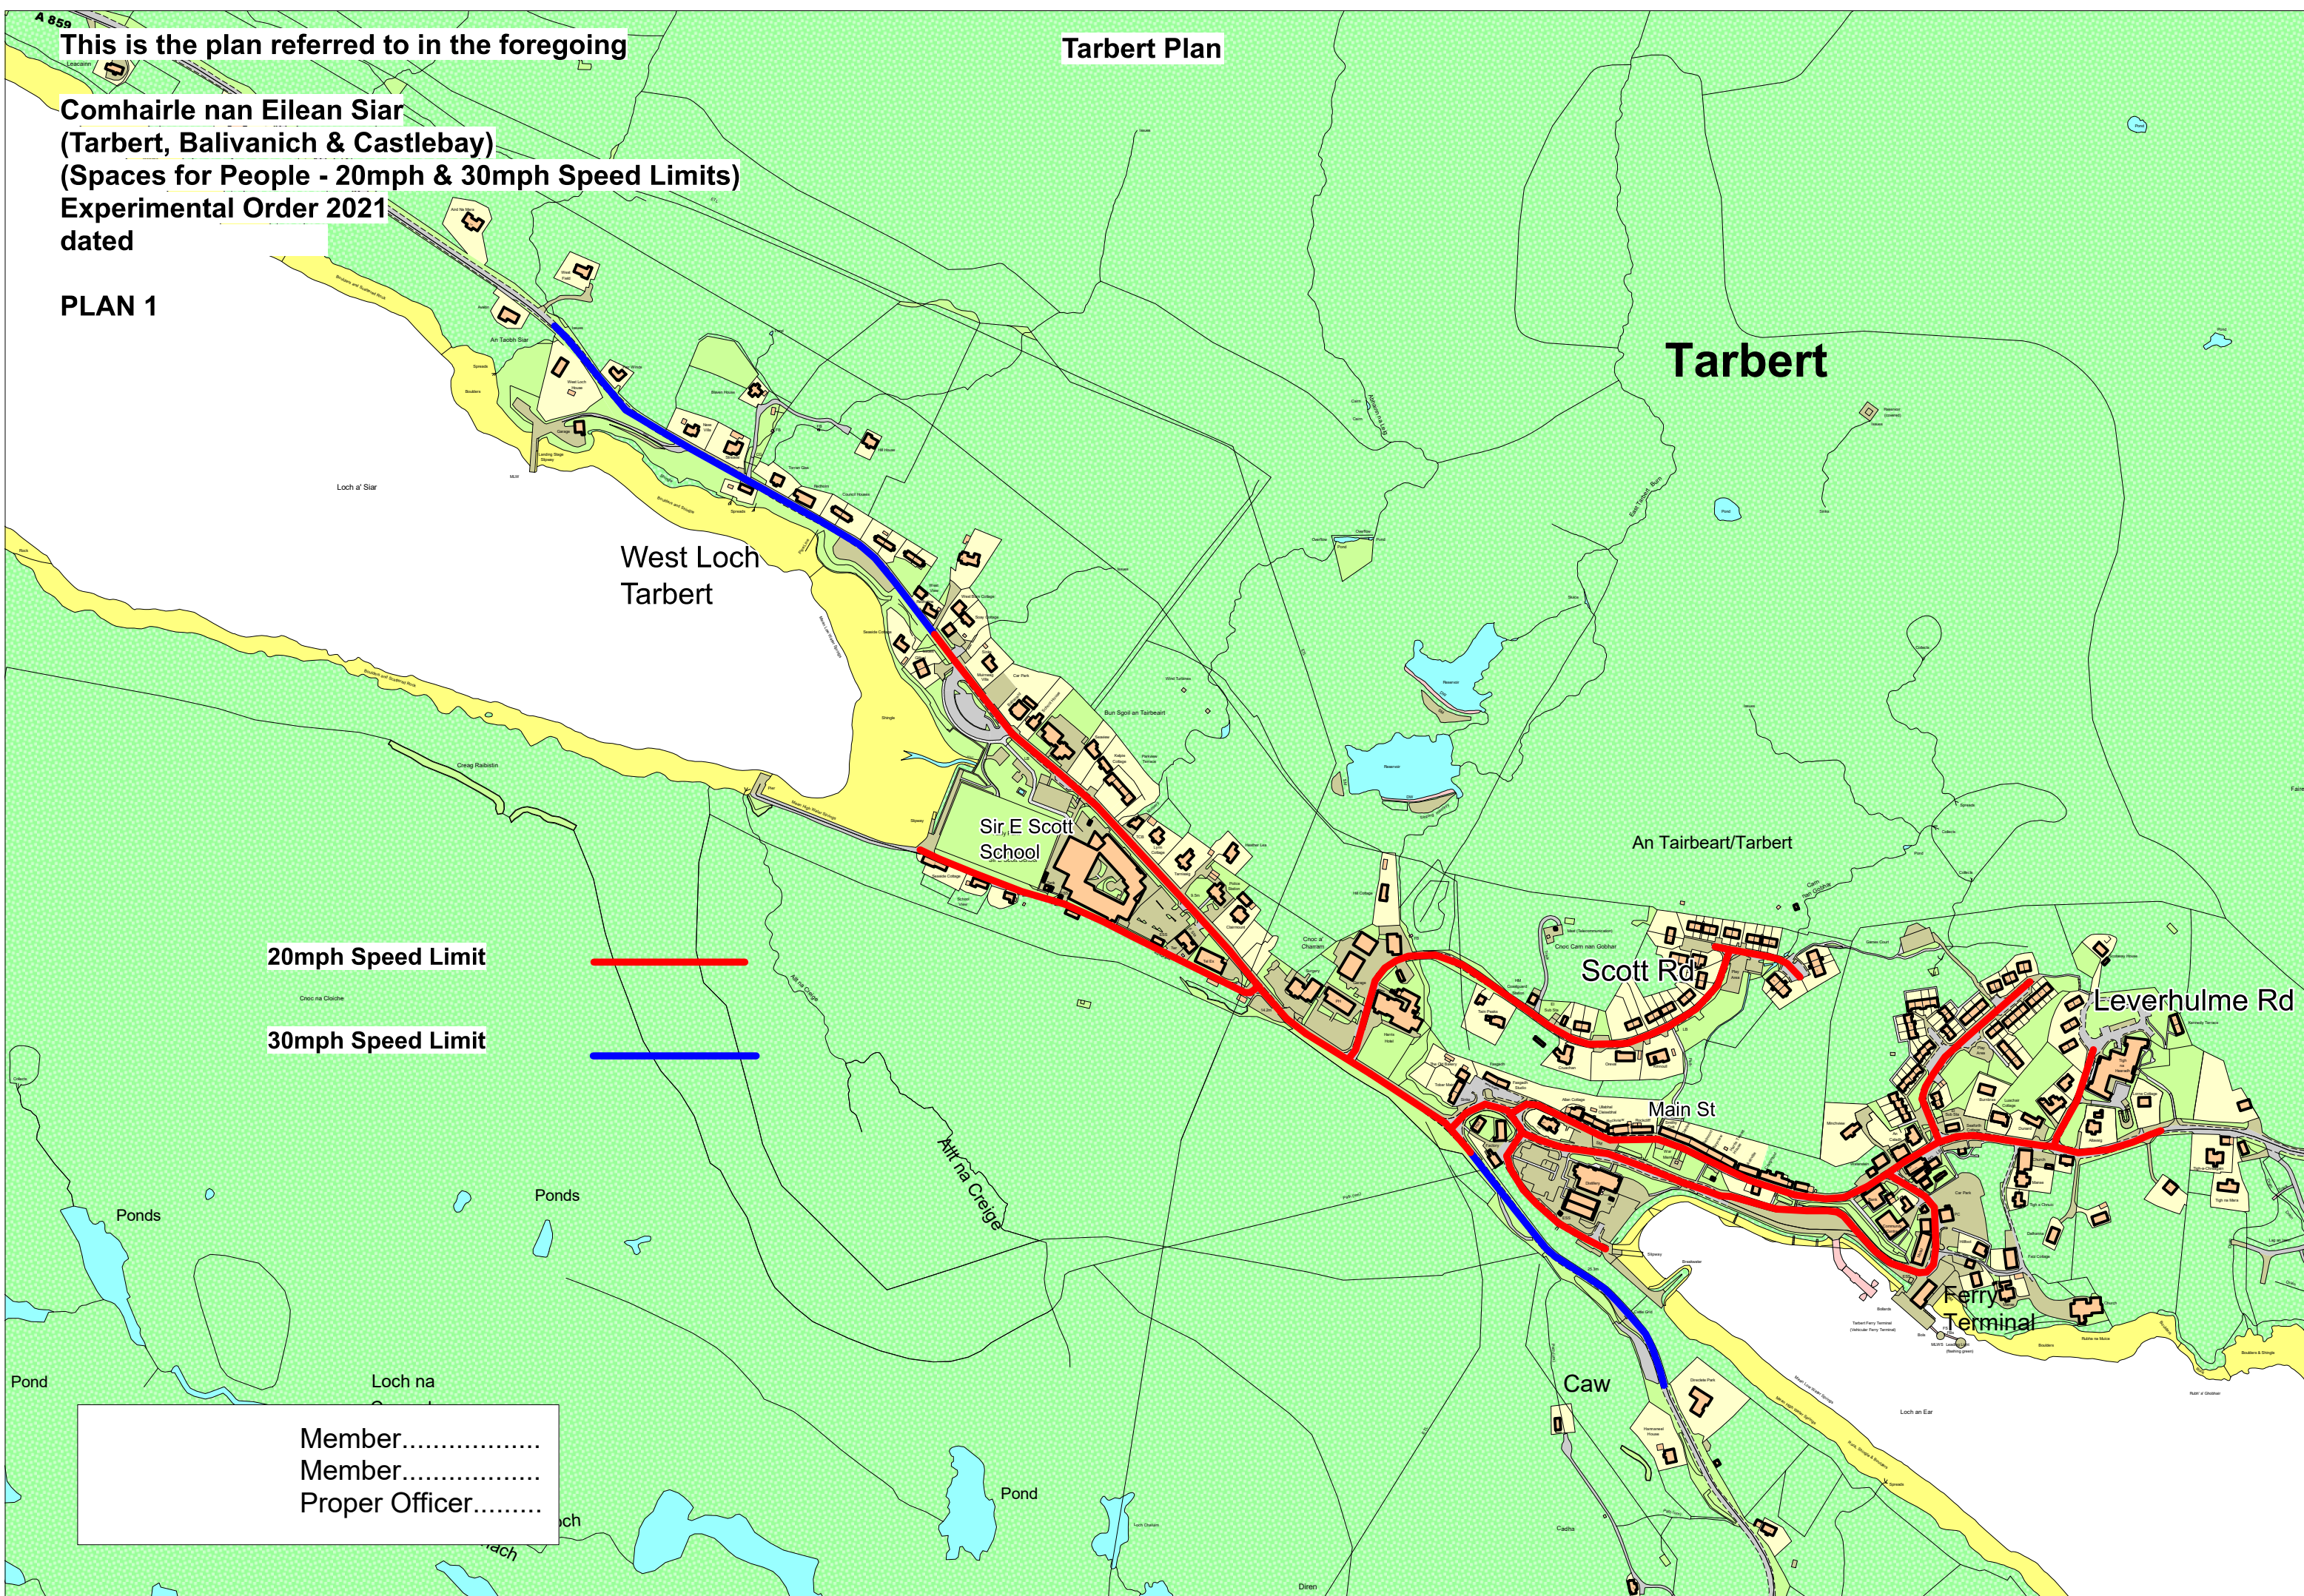

This is the plan referred to in the foregoing

Tarbert Plan

**Comhairle nan Eilean Siar
(Tarbert, Balivanich & Castlebay)
(Spaces for People - 20mph & 30mph Speed Limits)
Experimental Order 2021
dated**

PLAN 1

20mph Speed Limit

30mph Speed Limit

Member.....
Member.....
Proper Officer.....