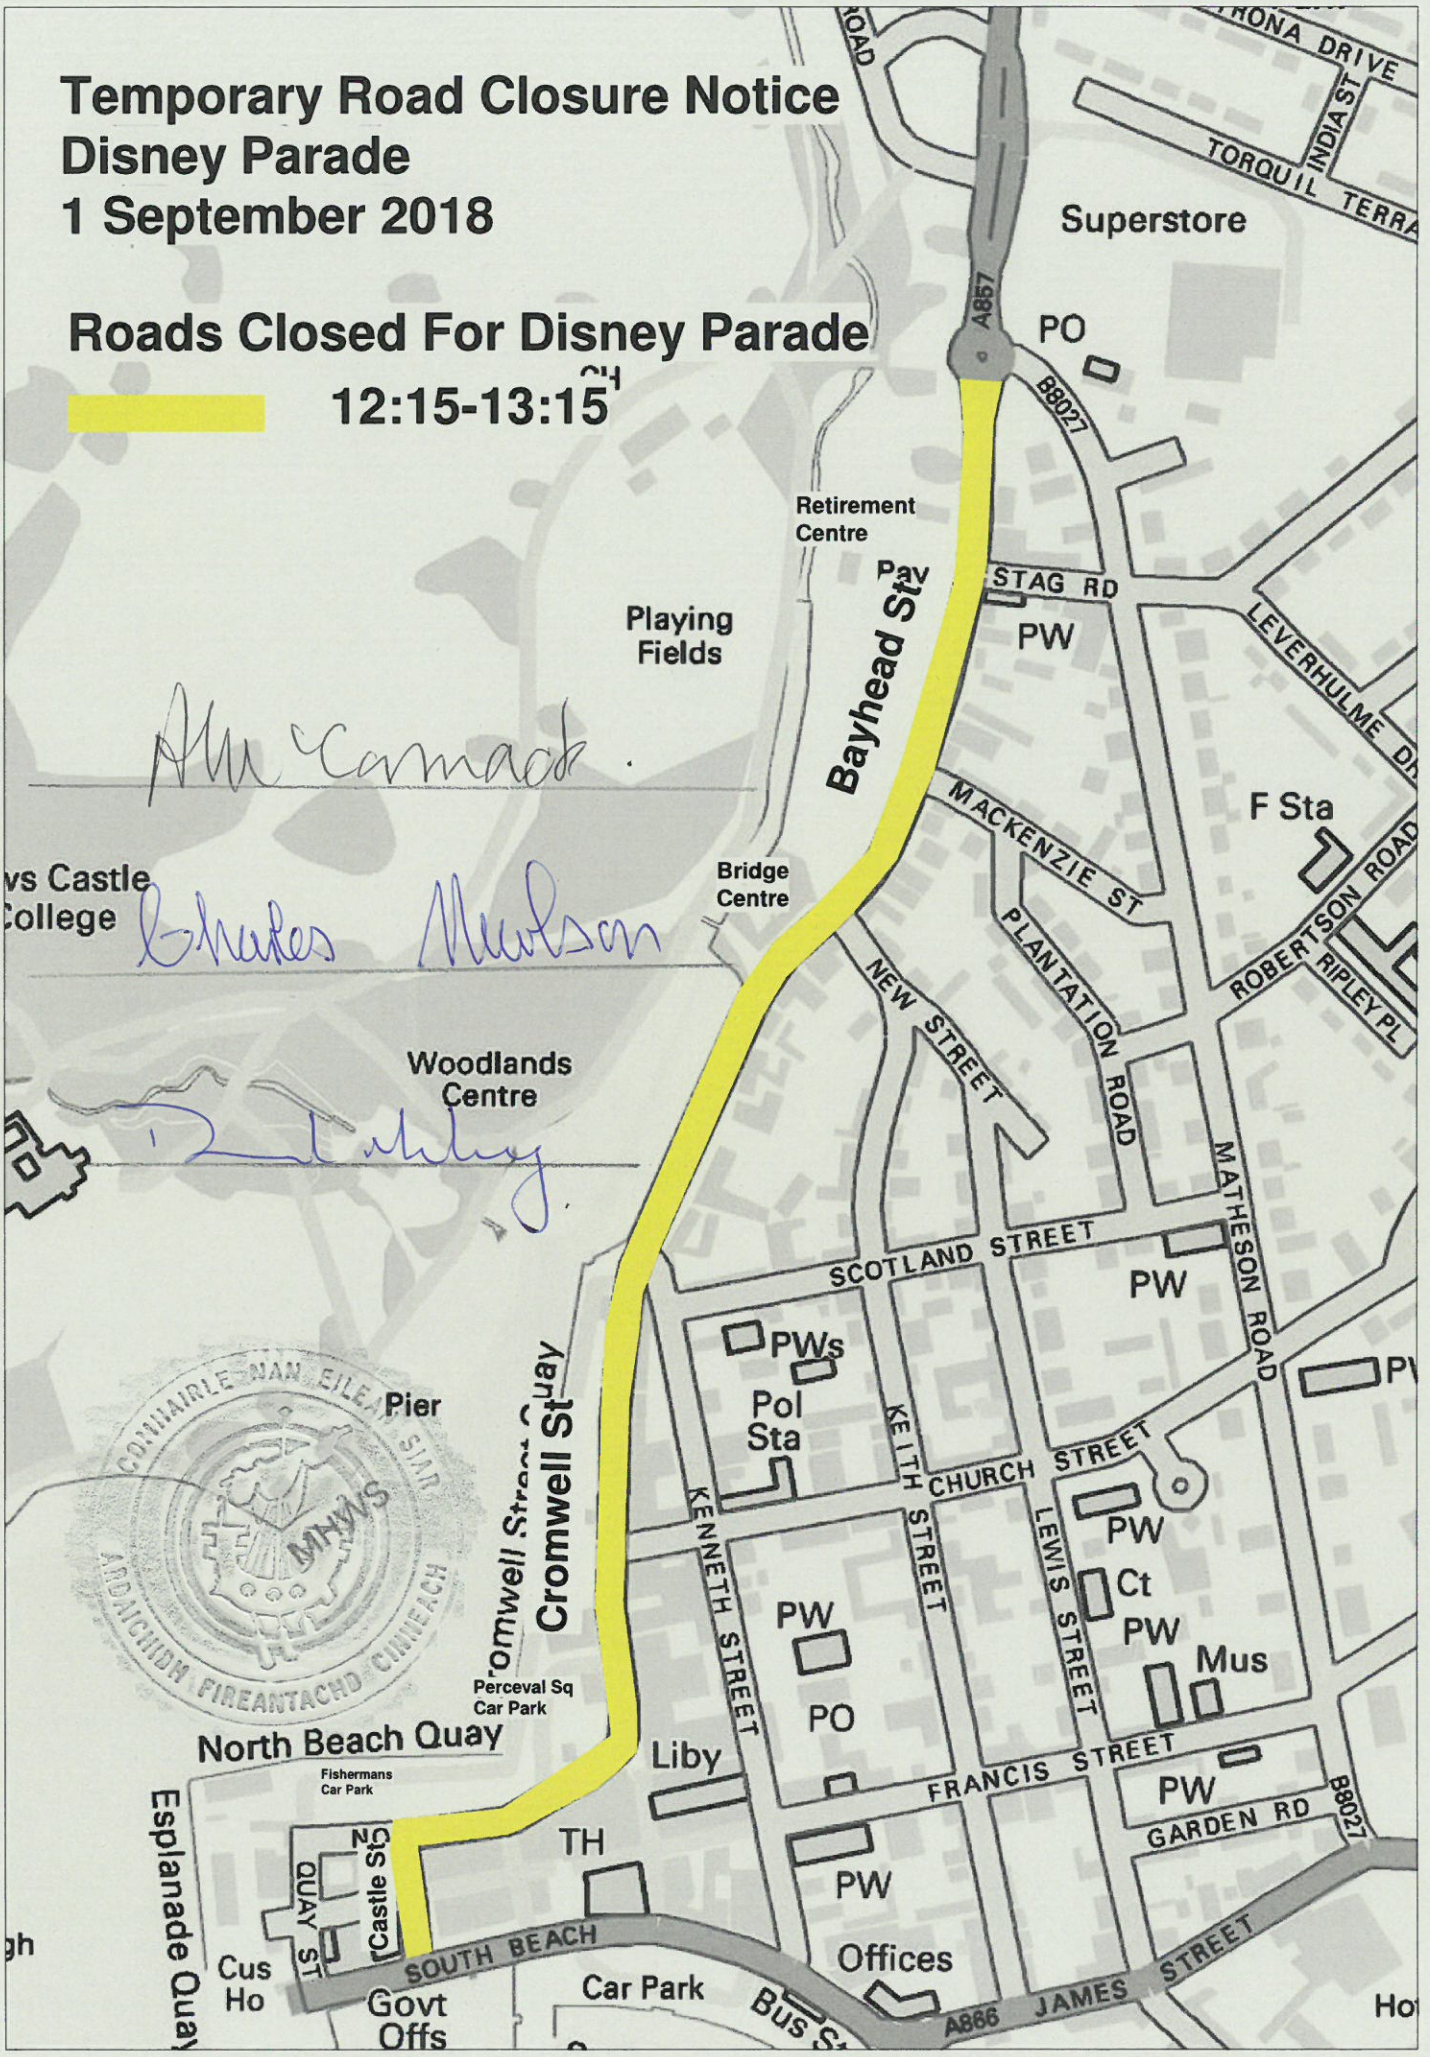

- **Bayhead Street / Cromwell Street / North Beach Street / Castle Street** from the Spar roundabout where the A857 meets the B8027 (Matheson Road) through Bayhead Street, Cromwell Street, North Beach Street and Castle Street to its junction with South Beach Street. Between 12:15 and 13:15 on Saturday 1 September 2018 (marked yellow on the plan annexed and subscribed as relative hereto).

A plan showing the roads affected, highlighted in yellow, is annexed and executed as relative hereto.

Access will be available for emergency vehicles in discharge of their duties.

The temporary closure is in the interests of road safety at the start of a Disney Parade. Traffic will be held up at any junctions or accesses to these roads as the parade passes from the Retirement Centre to Castle Street.

# Temporary Road Closure Notice Disney Parade 1 September 2018

Roads Closed For Disney Parade  
12:15-13:15

*Alu Carmack*

*Charles Neilson*

*David Whyte*